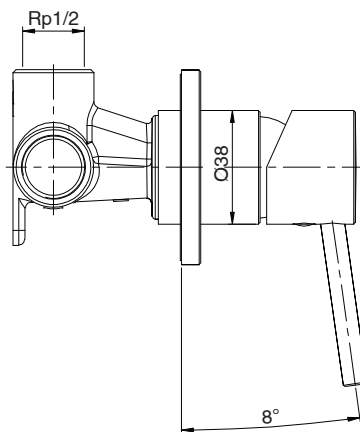

Dimensions are nominal measurements only.

CLEANING RECOMMENDATIONS:

We recommend the use of soapy water or approved cleaners. This product should not be cleaned with abrasive materials. Damage caused by any improper treatment is not covered by the product warranty. Refer to Warranty Conditions

Disclaimer: Products in this specification manual must by regulation be installed by licensed and registered trade people. The manufacturer/distributor reserves the right to vary specifications or delete models from their range without prior notification. Dimensions are nominal measurements only. Dimensions and set-outs listed are correct at time of publication however the manufacturer/distributor takes no responsibility for printing errors.

Published 28/03/2024

To see the complete Mizu range go to www.reece.com.au