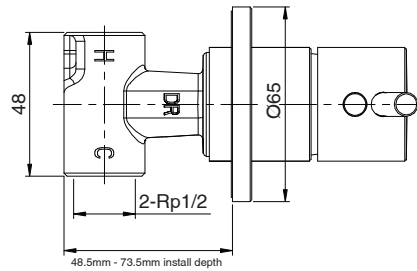

Dimensions are nominal measurements only.

CLEANING RECOMMENDATIONS:

We recommend the use of soapy water or approved cleaners. This product should not be cleaned with abrasive materials. Damage caused by any improper treatment is not covered by the product warranty. Refer to Warranty Conditions

Disclaimer: Products in this specification manual must by regulation be installed by licensed and registered trade people. The manufacturer/distributor reserves the right to vary specifications or delete models from their range without prior notification. Dimensions are nominal measurements only. Dimensions and set-outs listed are correct at time of publication however the manufacturer/distributor takes no responsibility for printing errors.

Published 28/03/2024

To see the complete Mizu range go to www.reece.com.au