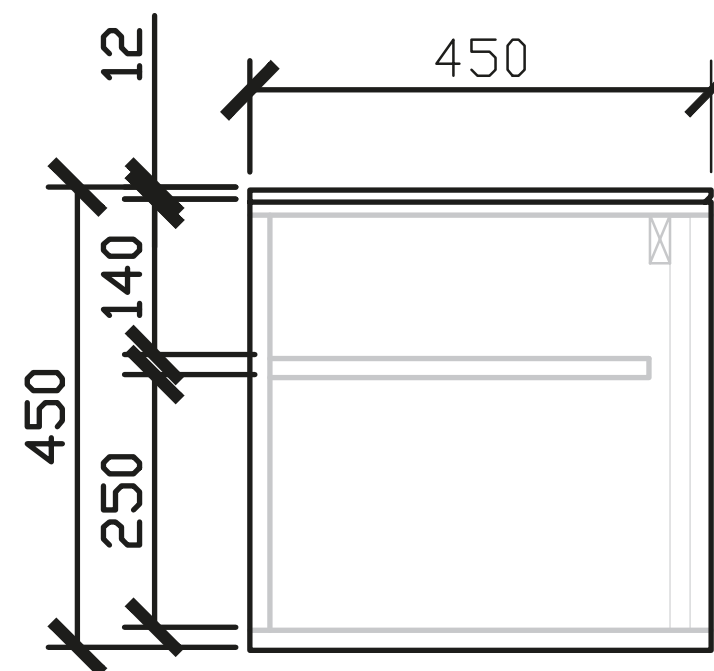

1800W x 450D x 450H

INTERNAL VIEW for all sizes

SIDE VIEW for all sizes