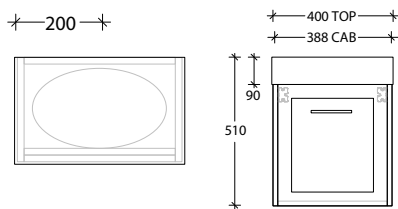

Space Saver
Plumbing Kit included

To see the complete KADO range go to
www.reece.com.au/bathrooms

STANDARD SIZES	400mm Wall Hung	400mm Floor Mount	600mm Wall Hung	600mm Floor Mount	900mm Wall Hung	900mm Floor Mount
Width (mm)	400	400	600	600	900	900
Depth (mm)	250	250	250	250	250	250
Height (mm)	510	920	510	920	510	920
Number of Doors	1	1	2	2	2	2
Basin Configurations	Centre	Centre	Centre / Offset	Centre / Offset	Centre / Offset	Centre / Offset

Tech Page Version 1

KADO

LUX PETITE - 90mm STATEMENT BENCHTOP

400mm Centre, Wall Hung

600mm Centre / Offset, Wall Hung

900mm Centre / Offset, Wall Hung

400mm Centre, Floor Mount

600mm Centre / Offset, Floor Mount