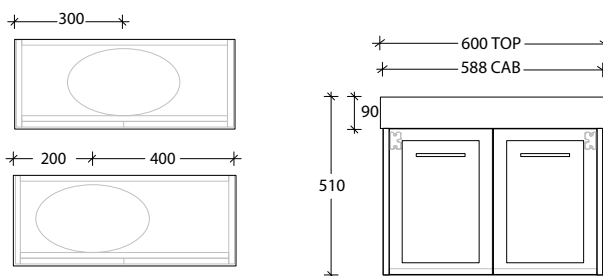

Space Saver
Plumbing Kit included

To see the complete KADO range go to
www.reece.com.au/bathrooms

STANDARD SIZES	400mm Wall Hung	400mm Floor Mount	600mm Wall Hung	600mm Floor Mount	900mm Wall Hung	900mm Floor Mount
Width (mm)	400	400	600	600	900	900
Depth (mm)	250	250	250	250	250	250
Height (mm)	510	920	510	920	510	920
Number of Doors	1	1	2	2	2	2
Basin Configurations	Centre	Centre	Centre / Offset	Centre / Offset	Centre / Offset	Centre / Offset

Tech Page Version 1

KADO

LUX PETITE - 90mm STATEMENT BENCHTOP

400mm Centre, Wall Hung

600mm Centre / Offset, Wall Hung

900mm Centre / Offset, Wall Hung

400mm Centre, Floor Mount

600mm Centre / Offset, Floor Mount

900mm Centre / Offset, Floor Mount

Dimensions are nominal measurements only.