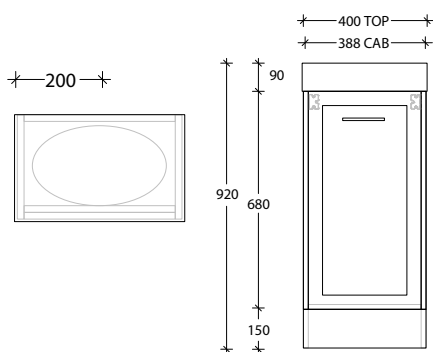

Space Saver
Plumbing Kit included

To see the complete KADO range go to
www.reece.com.au/bathrooms

STANDARD SIZES	400mm Wall Hung	400mm Floor Mount	600mm Wall Hung	600mm Floor Mount	900mm Wall Hung	900mm Floor Mount
Width (mm)	400	400	600	600	900	900
Depth (mm)	250	250	250	250	250	250
Height (mm)	510	920	510	920	510	920
Number of Doors	1	1	2	2	2	2
Basin Configurations	Centre	Centre	Centre / Offset	Centre / Offset	Centre / Offset	Centre / Offset

Tech Page Version 1

KADO

LUX PETITE - 90mm STATEMENT BENCHTOP

400mm Centre, Wall Hung

600mm Centre / Offset, Wall Hung

900mm Centre / Offset, Wall Hung

400mm Centre, Floor Mount

600mm Centre / Offset, Floor Mount

900mm Centre / Offset, Floor Mount

Dimensions are nominal measurements only.