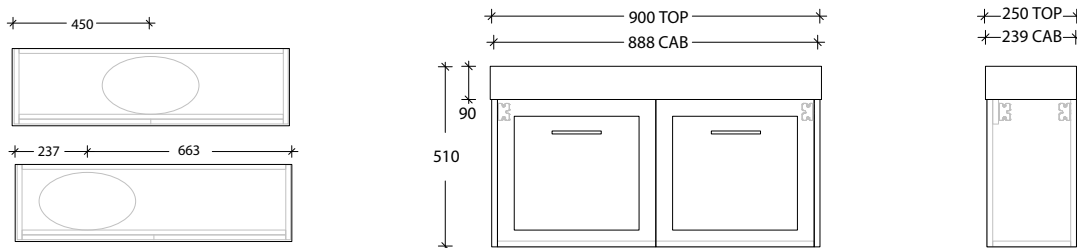

KADO

LUX PETITE - 90mm STATEMENT BENCHTOP

SPECIFICATIONS

Recommended Use	Domestic, Hotel and Commercial
Vanity Top Material	Cherry Pie (90mm) or Durasein (90mm). Joy Basin included, available in Gloss or Matte White. For more information please refer to the Colour Finish and Material Variations Document.
Vanity Unit Material	MDF MR E0 (Medium Density Fibreboard, Moisture Resistant, Rated Emission Level E0)
Vanity Colour Variations	Matte White, Matte Feather Grey, Matte Milton Moon Grey and Matte Black Polyurethane. For more information please refer to the Colour Finish and Material Variations Document. (Custom polyurethane colours available, incurs a surcharge).
Interior Finish	Graphite Grey
Tap Hole Availability	0 or 1 Tap Holes
Waste	Chrome Universal Plug & Waste 40mm Outlet (included). Space Saver Plumbing Kit included.
Fixing	Bolted/Screwed to the wall by a licensed tradesperson- Fixings not included.
Door(s)	Soft-Close doors. 400mm available left or right hand hinged.
Handle Options	92mm Cross Bar Handles available in <i>Chrome, Matte Black, Matte White, Brushed Nickel, Polished Rose Gold Polished Gold or Brushed Gold</i> . 60mm Blaze Handles available <i>Matte Black, Brushed Nickel, Matte White, Brushed Brass</i> . Seashell Handle available <i>Chrome, Brushed Nickel, Matte Black and Brushed Brass</i> .
Options	Available in Wall Hung or Floor Mount.

Tech Page Version 1

KADO

LUX PETITE - 90mm STATEMENT BENCHTOP

400mm Centre, Wall Hung

600mm Centre / Offset, Wall Hung

900mm Centre / Offset, Wall Hung

400mm Centre, Floor Mount

600mm Centre / Offset, Floor Mount

900mm Centre / Offset, Floor Mount

Dimensions are nominal measurements only.