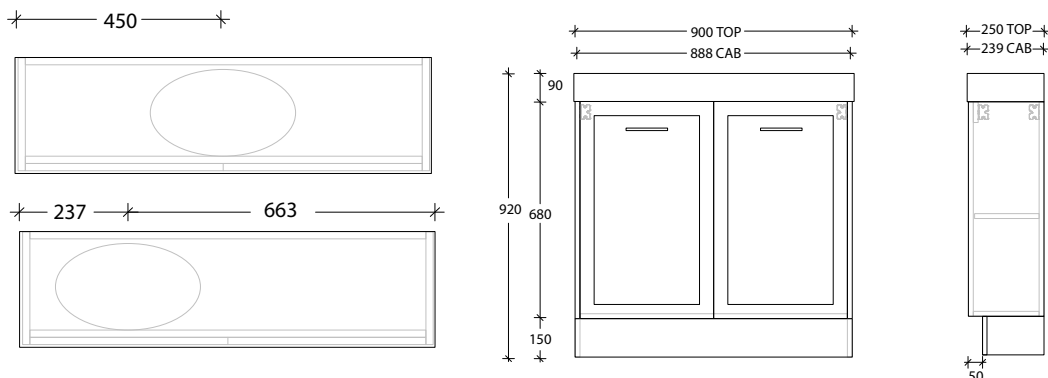

Space Saver
Plumbing Kit included

To see the complete KADO range go to
www.reece.com.au/bathrooms

STANDARD SIZES	400mm Wall Hung	400mm Floor Mount	600mm Wall Hung	600mm Floor Mount	900mm Wall Hung	900mm Floor Mount
Width (mm)	400	400	600	600	900	900
Depth (mm)	250	250	250	250	250	250
Height (mm)	510	920	510	920	510	920
Number of Doors	1	1	2	2	2	2
Basin Configurations	Centre	Centre	Centre / Offset	Centre / Offset	Centre / Offset	Centre / Offset

Tech Page Version 1

KADO

LUX PETITE - 90mm STATEMENT BENCHTOP

400mm Centre, Wall Hung

600mm Centre / Offset, Wall Hung

900mm Centre / Offset, Wall Hung

400mm Centre, Floor Mount

600mm Centre / Offset, Floor Mount

900mm Centre / Offset, Floor Mount

Dimensions are nominal measurements only.