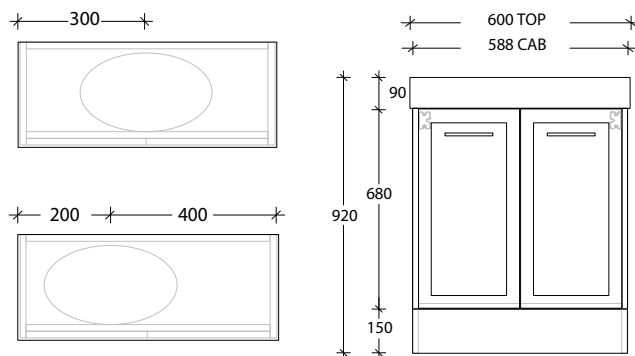

Space Saver
Plumbing Kit included

To see the complete KADO range go to
www.reece.com.au/bathrooms

STANDARD SIZES	400mm Wall Hung	400mm Floor Mount	600mm Wall Hung	600mm Floor Mount	900mm Wall Hung	900mm Floor Mount
Width (mm)	400	400	600	600	900	900
Depth (mm)	250	250	250	250	250	250
Height (mm)	510	920	510	920	510	920
Number of Doors	1	1	2	2	2	2
Basin Configurations	Centre	Centre	Centre / Offset	Centre / Offset	Centre / Offset	Centre / Offset

Tech Page Version 1

KADO

LUX PETITE - 90mm STATEMENT BENCHTOP

400mm Centre, Wall Hung

600mm Centre / Offset, Wall Hung

900mm Centre / Offset, Wall Hung

400mm Centre, Floor Mount

600mm Centre / Offset, Floor Mount

900mm Centre / Offset, Floor Mount

Dimensions are nominal measurements only.