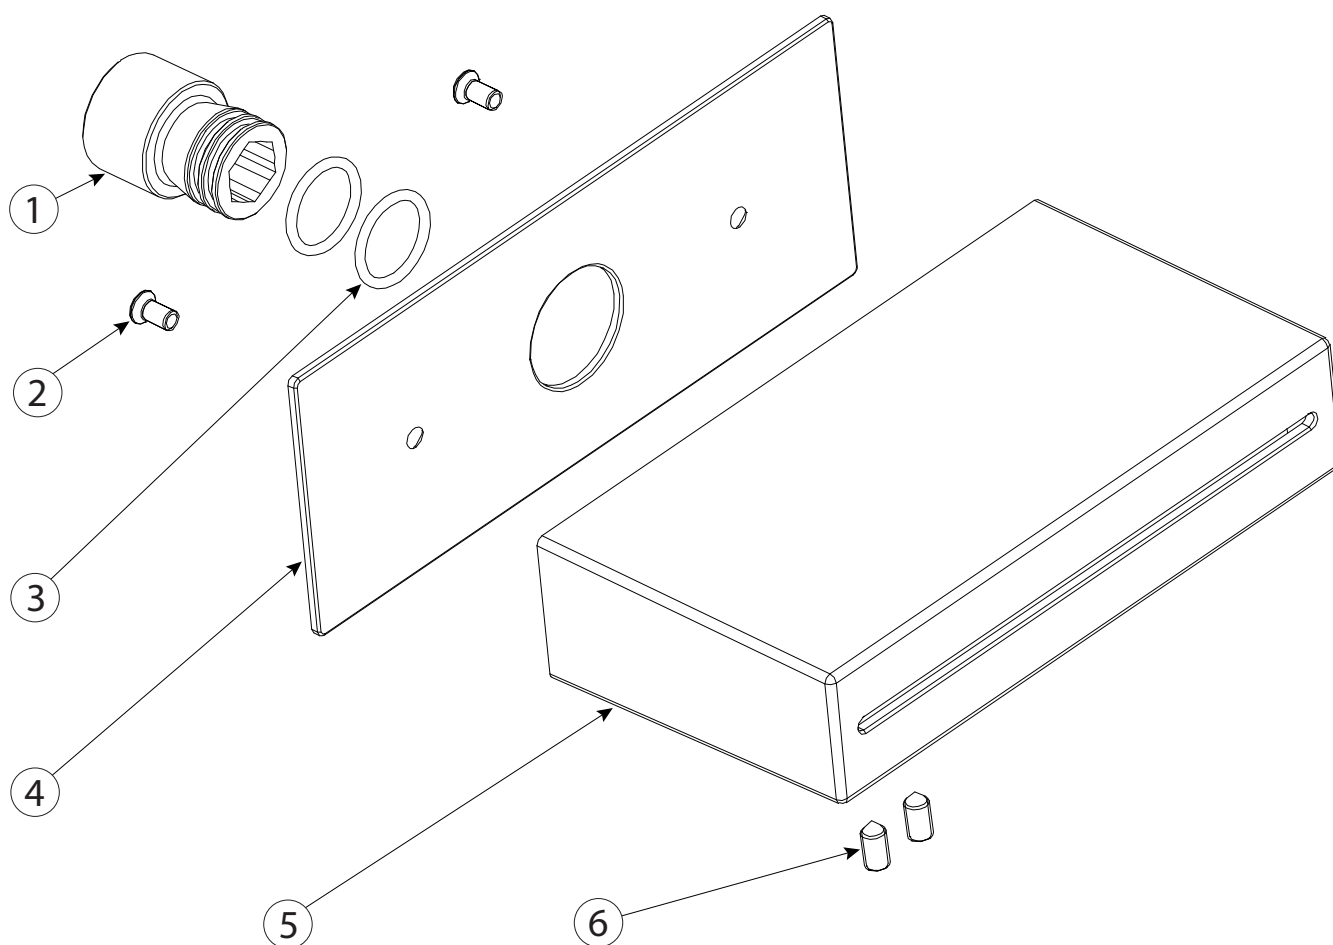

m i z u

Mizu Bloc MK2 Waterfall Bath Outlet Matte Black

Number	Part
1	Water Inlet Adaptor
2	Cover Plate Screws
3	O-Rings
4	Cover Plate
5	Bath Outlet Body
6	Grub Screw