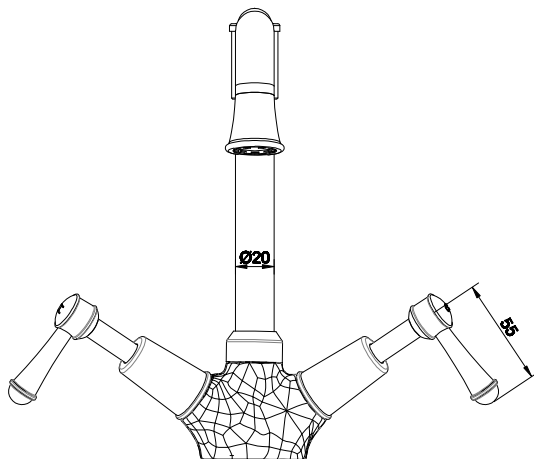

Posh Canterbury English Basin Twinner Lever Porcelain Handles Chrome (4 Star)

9509393

SPECIFICATIONS

Recommended Use	Domestic;Hotel;Commercial
Colour Finish	Chrome
Primary Material	DR Brass
Recommended Pressure Range	150 - 500 kPa as per AS3500
Max Continuous Working Temperature (deg C)	80
Min Continuous Working Temperature (deg C)	5
Hot Water Unit Suitability	Storage Tank;Continuous Flow

WARRANTY

Warranty - Domestic Use (Years)	10
Spare Parts & Labour (Years)	1

Please refer to Warranty Page for full Terms and Conditions

Dimensions are nominal measurements only.

CLEANING RECOMMENDATIONS:

We recommend the use of soapy water or approved cleaners. This product should not be cleaned with abrasive materials. Damage caused by any improper treatment is not covered by the product warranty. Refer to Warranty Conditions

Disclaimer: Products in this specification manual must by regulation be installed by licensed and registered trade people. The manufacturer/distributor reserves the right to vary specifications or delete models from their range without prior notification. Dimensions are nominal measurements only. Dimensions and set-outs listed are correct at time of publication however the manufacturer/distributor takes no responsibility for printing errors.

Published 19/03/2025

To see the complete Posh range go to www.reece.com.au