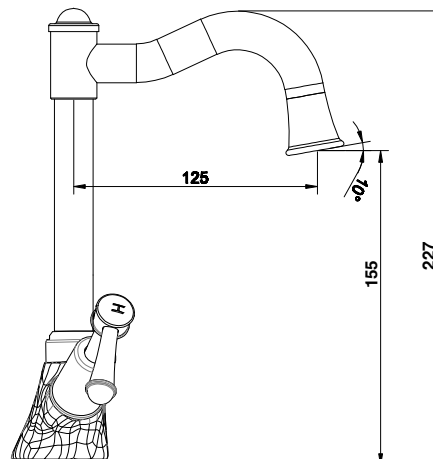

Posh Canterbury English Basin Twinner Lever Porcelain Handles Chrome (4 Star)

9509393

SPECIFICATIONS

Recommended Use	Domestic;Hotel;Commercial
Colour Finish	Chrome
Primary Material	DR Brass
Recommended Pressure Range	150 - 500 kPa as per AS3500
Max Continuous Working Temperature (deg C)	80
Min Continuous Working Temperature (deg C)	5
Hot Water Unit Suitability	Storage Tank;Continuous Flow

WARRANTY

Warranty - Domestic Use (Years)	10
Spare Parts & Labour (Years)	1

Please refer to Warranty Page for full Terms and Conditions

Dimensions are nominal measurements only.

CLEANING RECOMMENDATIONS:

We recommend the use of soapy water or approved cleaners. This product should not be cleaned with abrasive materials. Damage caused by any improper treatment is not covered by the product warranty. Refer to Warranty Conditions

Disclaimer: Products in this specification manual must by regulation be installed by licensed and registered trade people. The manufacturer/distributor reserves the right to vary specifications or delete models from their range without prior notification. Dimensions are nominal measurements only. Dimensions and set-outs listed are correct at time of publication however the manufacturer/distributor takes no responsibility for printing errors.

Published 19/03/2025

To see the complete Posh range go to www.reece.com.au