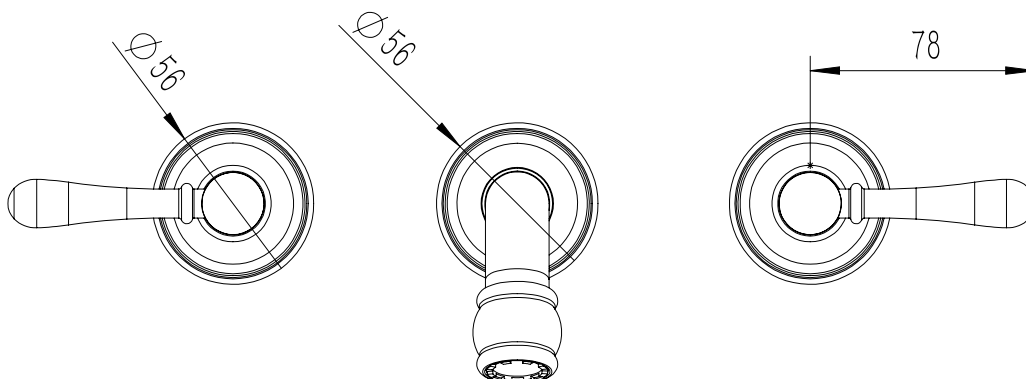

Milli Voir Wall Basin Set Lever Handle 150mm Chrome (5 Star)

2265277

SPECIFICATIONS

Recommended Use	Domestic, hotel and commercial
Colour	Chrome
Material	DR Brass
Recommended Pressure Range	150 - 500 kPa
Max Continuous Working Pressure	500 kPa
Max Continuous Working Temperature	80 deg C
Suitable for Storage Tank Hot Water	Yes
Suitable for Continuous Flow Hot Water	Yes
Suitable for Gravity Feed Hot Water	No

WARRANTY

Warranty - Domestic Use	15 Years
Spare Parts & Labour	12 Months

Please refer to Warranty Page for full Terms and Conditions

Dimensions are nominal measurements only.

CLEANING RECOMMENDATIONS:

We recommend the use of soapy water or approved cleaners. This product should not be cleaned with abrasive materials. Damage caused by any improper treatment is not covered by the product warranty. Refer to Warranty Conditions

Disclaimer: Products in this specification manual must by regulation be installed by licensed and registered trade people. The manufacturer/distributor reserves the right to vary specifications or delete models from their range without prior notification. Dimensions are nominal measurements only. Dimensions and set-outs listed are correct at time of publication however the manufacturer/distributor takes no responsibility for printing errors.

Published 01/06/2020

To see the complete Milli range go to www.reece.com.au