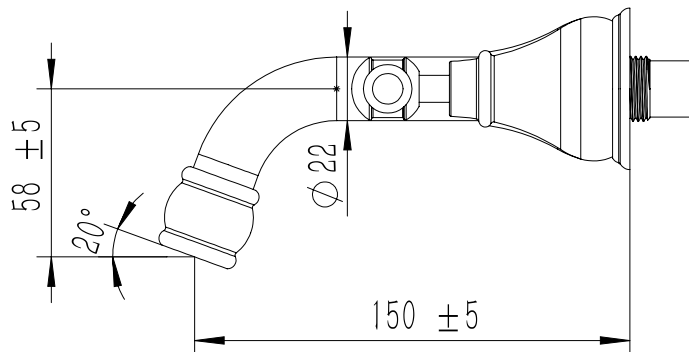

Milli Voir Wall Basin Set Lever Handle 150mm Chrome (5 Star)

2265277

SPECIFICATIONS

Recommended Use	Domestic, hotel and commercial
Colour	Chrome
Material	DR Brass
Recommended Pressure Range	150 - 500 kPa
Max Continuous Working Pressure	500 kPa
Max Continuous Working Temperature	80 deg C
Suitable for Storage Tank Hot Water	Yes
Suitable for Continuous Flow Hot Water	Yes
Suitable for Gravity Feed Hot Water	No

WARRANTY

Warranty - Domestic Use	15 Years
Spare Parts & Labour	12 Months

Please refer to Warranty Page for full Terms and Conditions

Dimensions are nominal measurements only.

CLEANING RECOMMENDATIONS:

We recommend the use of soapy water or approved cleaners. This product should not be cleaned with abrasive materials. Damage caused by any improper treatment is not covered by the product warranty. Refer to Warranty Conditions

Disclaimer: Products in this specification manual must by regulation be installed by licensed and registered trade people. The manufacturer/distributor reserves the right to vary specifications or delete models from their range without prior notification. Dimensions are nominal measurements only. Dimensions and set-outs listed are correct at time of publication however the manufacturer/distributor takes no responsibility for printing errors.

Published 01/06/2020

To see the complete Milli range go to www.reece.com.au