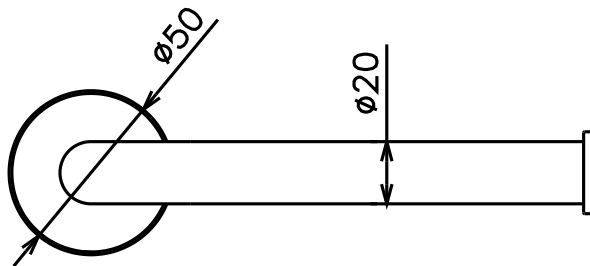

Milli Monument Edit Toilet Roll Holder Brushed Gunmetal

2265562

SPECIFICATIONS

Recommended Use	Domestic, Hotel & Commercial
Colour	Brushed Gunmetal
Material	Brass

WARRANTY

Replacement Only - Domestic Use 15 Years

Please refer to Warranty Page for full Terms and Conditions

Dimensions are nominal measurements only.

CLEANING RECOMMENDATIONS:

We recommend the use of soapy water or approved cleaners. This product should not be cleaned with abrasive materials. Damage caused by any improper treatment is not covered by the product warranty. Refer to Warranty Conditions

Disclaimer: Products in this specification manual must by regulation be installed by licensed and registered trade people. The manufacturer/distributor reserves the right to vary specifications or delete models from their range without prior notification. Dimensions are nominal measurements only. Dimensions and set-outs listed are correct at time of publication however the manufacturer/distributor takes no responsibility for printing errors.

Published 28/03/2022

To see the complete Milli range go to www.reece.com.au