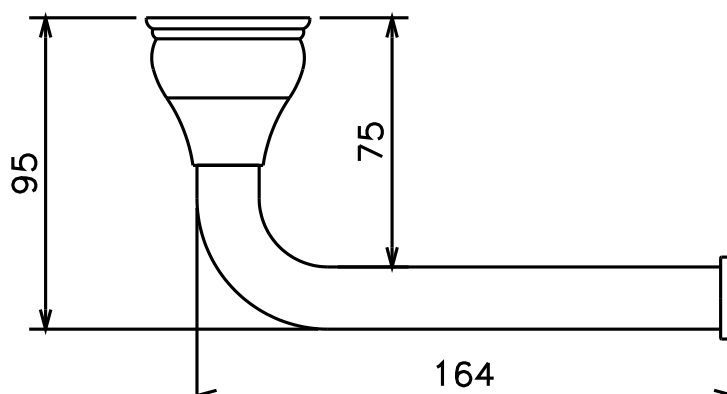

Milli Monument Edit Toilet Roll Holder Brushed Gunmetal

2265562

SPECIFICATIONS

Recommended Use	Domestic, Hotel & Commercial
Colour	Brushed Gunmetal
Material	Brass

WARRANTY

Replacement Only - Domestic Use 15 Years

Please refer to Warranty Page for full Terms and Conditions

Dimensions are nominal measurements only.

CLEANING RECOMMENDATIONS:

We recommend the use of soapy water or approved cleaners. This product should not be cleaned with abrasive materials. Damage caused by any improper treatment is not covered by the product warranty. Refer to Warranty Conditions

Disclaimer: Products in this specification manual must by regulation be installed by licensed and registered trade people. The manufacturer/distributor reserves the right to vary specifications or delete models from their range without prior notification. Dimensions are nominal measurements only. Dimensions and set-outs listed are correct at time of publication however the manufacturer/distributor takes no responsibility for printing errors.

Published 28/03/2022

To see the complete Milli range go to www.reece.com.au