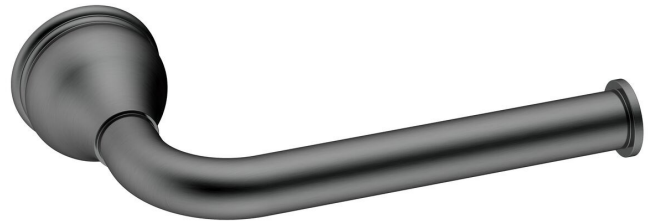

Milli Monument Edit Toilet Roll Holder Brushed Gunmetal

2265562

SPECIFICATIONS

Recommended Use	Domestic, Hotel & Commercial
Colour	Brushed Gunmetal
Material	Brass

WARRANTY

Replacement Only - Domestic Use 15 Years

Please refer to Warranty Page for full Terms and Conditions

Dimensions are nominal measurements only.

CLEANING RECOMMENDATIONS:

We recommend the use of soapy water or approved cleaners. This product should not be cleaned with abrasive materials. Damage caused by any improper treatment is not covered by the product warranty. Refer to Warranty Conditions

Disclaimer: Products in this specification manual must by regulation be installed by licensed and registered trade people. The manufacturer/distributor reserves the right to vary specifications or delete models from their range without prior notification. Dimensions are nominal measurements only. Dimensions and set-outs listed are correct at time of publication however the manufacturer/distributor takes no responsibility for printing errors.

Published 28/03/2022

To see the complete Milli range go to www.reece.com.au