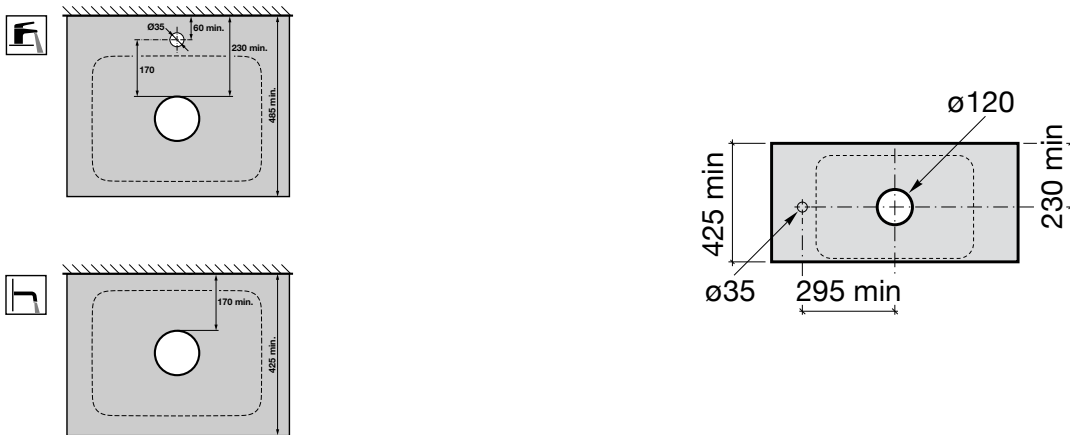

Roca Inspira Square Rectangle Above Counter Basin 500mm x 370mm

INSTALLATION INSTRUCTIONS

Roca Inspira Square Rectangle Above Counter Basin 500mm x 370mm

INSTALLATION INSTRUCTIONS

Recommended tap placement only.
Specific dimensions apply for Tap selected.