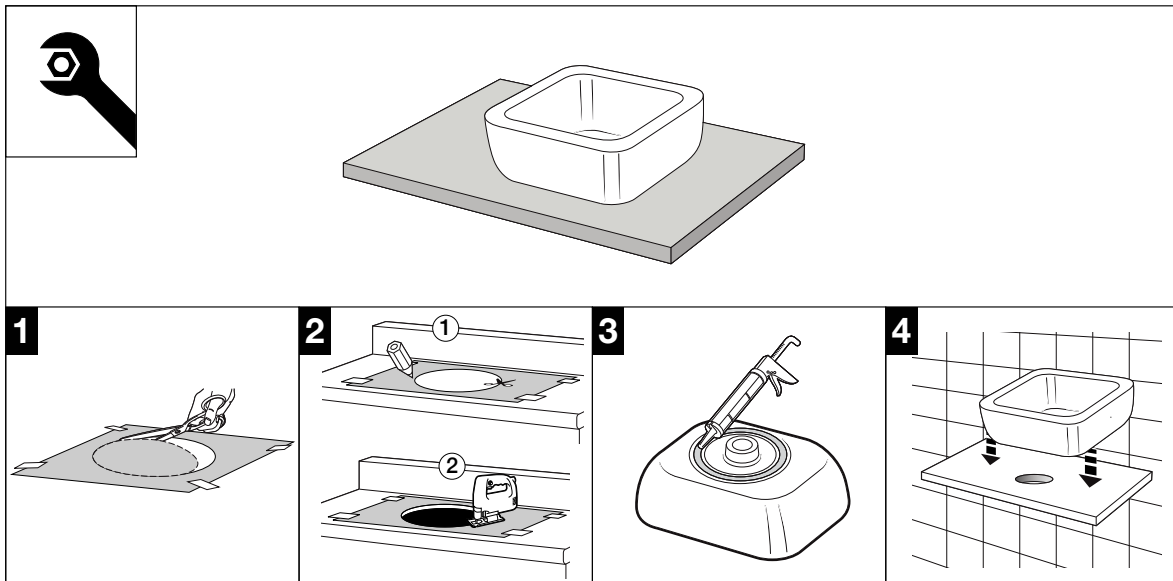

Roca Inspira Square Rectangle Above Counter Basin 500mm x 370mm

INSTALLATION INSTRUCTIONS

Roca Inspira Square Rectangle Above Counter Basin 500mm x 370mm

INSTALLATION INSTRUCTIONS

Recommended tap placement only.
Specific dimensions apply for Tap selected.