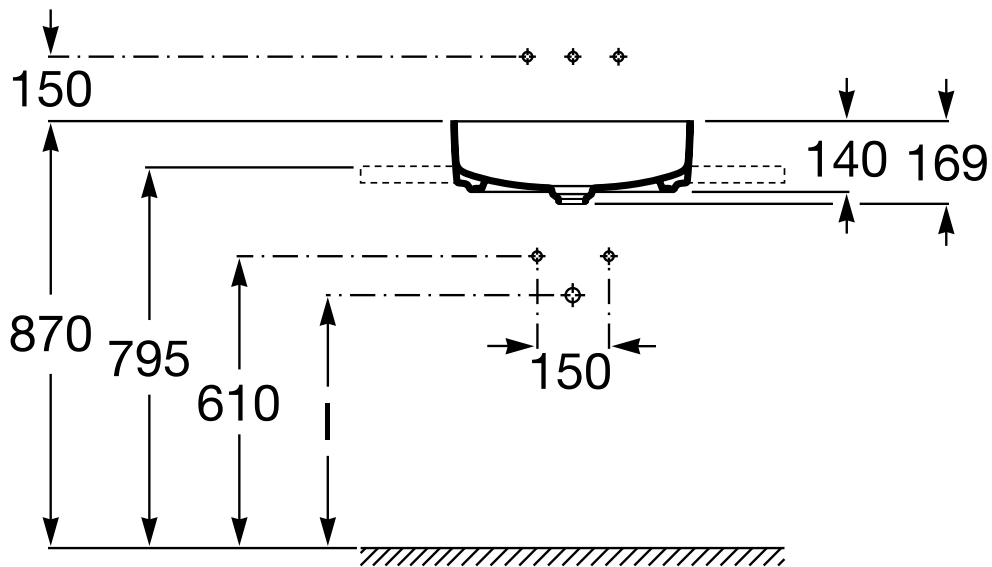

Roca Inspira Square Rectangle Above Counter Basin 500mm x 370mm

INSTALLATION INSTRUCTIONS

Roca Inspira Square Rectangle Above Counter Basin 500mm x 370mm

INSTALLATION INSTRUCTIONS

Recommended tap placement only.
Specific dimensions apply for Tap selected.