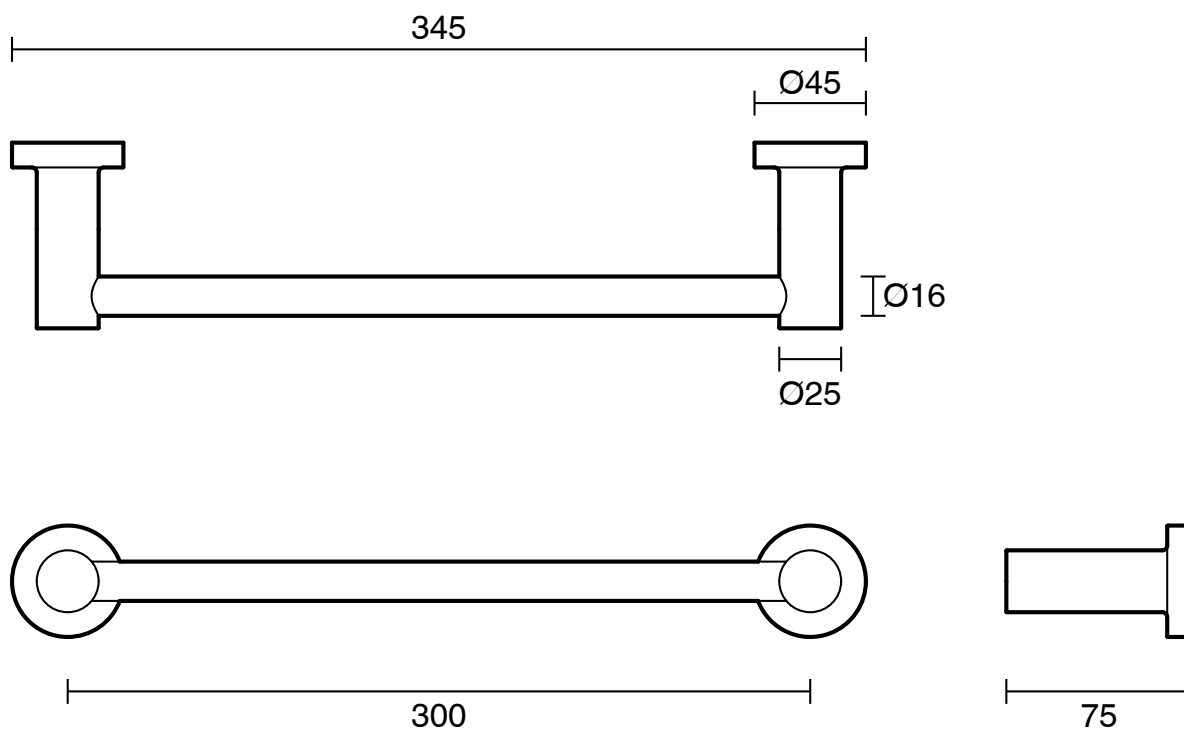

S U S S E X

Sussex Scala Guest Towel Rail 300mm LUX PVD Brushed Pure Gold

2267041

SPECIFICATIONS	
Recommended Use	Domestic;Hotel;Commercial
Colour Finish	Brushed Pure Gold
Primary Material	Brass
WARRANTY	
Replacement Only - Domestic Use (Years)	15
Parts Replacement Only (Years)	15
<i>Please refer to Warranty Page for full Terms and Conditions</i>	