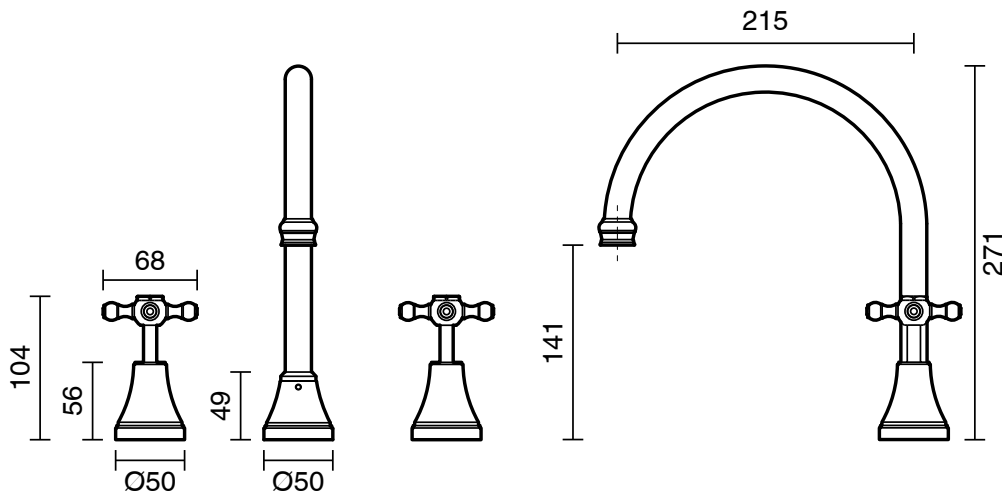

KADO

Kado Era Swivel Hob Set Cross Handles Chrome (5 Star)

9507613

SPECIFICATIONS

Recommended Use	Domestic, Hotel & Commercial
Colour	Chrome
Finish	Polished
Material	DR Brass
Recommended Pressure Range	150 - 500 kPa
Maximum Continuous Working Temperature	80 deg C
Suitable for Storage Tank Hot Water	Yes
Suitable for Continuous Flow Hot Water	Yes
Suitable for Gravity Feed Hot Water	No

WARRANTY

Warranty - Domestic Use	10 Years
Spare Parts & Labour	12 Months

Please refer to Warranty Page for full Terms and Conditions

Dimensions are nominal measurements only.

CLEANING RECOMMENDATIONS:

We recommend the use of soapy water or approved cleaners. This product should not be cleaned with abrasive materials. Damage caused by any improper treatment is not covered by the product warranty. Refer to Warranty Conditions

Disclaimer: Products in this specification manual must by regulation be installed by licensed and registered trade people. The manufacturer/distributor reserves the right to vary specifications or delete models from their range without prior notification. Dimensions are nominal measurements only. Dimensions and set-outs listed are correct at time of publication however the manufacturer/distributor takes no responsibility for printing errors.

Published 12/10/2023

To see the complete Kado range go to www.reece.com.au