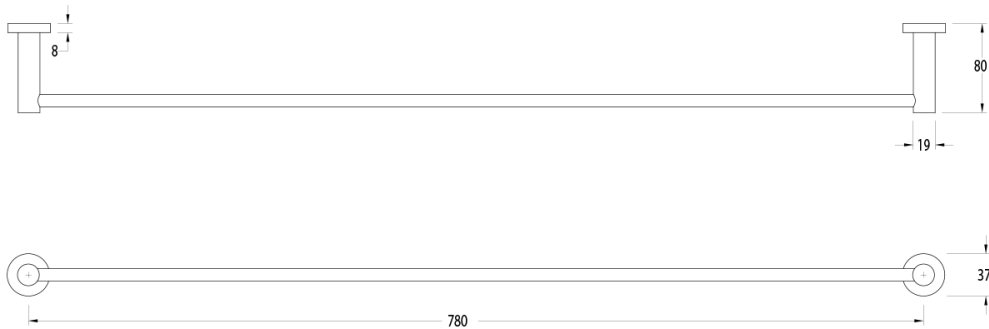

Milli Mood Edit Single Towel Rail 780mm PVD Brushed Bronze

9511107

SPECIFICATIONS

Recommended Use	Domestic, Hotel & Commercial
Colour	Brushed Bronze
Material	DR Brass

WARRANTY

Replacement Only - Domestic Use 15 Years

Please refer to Warranty Page for full Terms and Conditions

Dimensions are nominal measurements only.

CLEANING RECOMMENDATIONS:

We recommend the use of soapy water or approved cleaners. This product should not be cleaned with abrasive materials. Damage caused by any improper treatment is not covered by the product warranty. Refer to Warranty Conditions

Disclaimer: Products in this specification manual must by regulation be installed by licensed and registered trade people. The manufacturer/distributor reserves the right to vary specifications or delete models from their range without prior notification. Dimensions are nominal measurements only. Dimensions and set-outs listed are correct at time of publication however the manufacturer/distributor takes no responsibility for printing errors.

Published 28/03/2022

To see the complete Milli range go to
www.reece.com.au