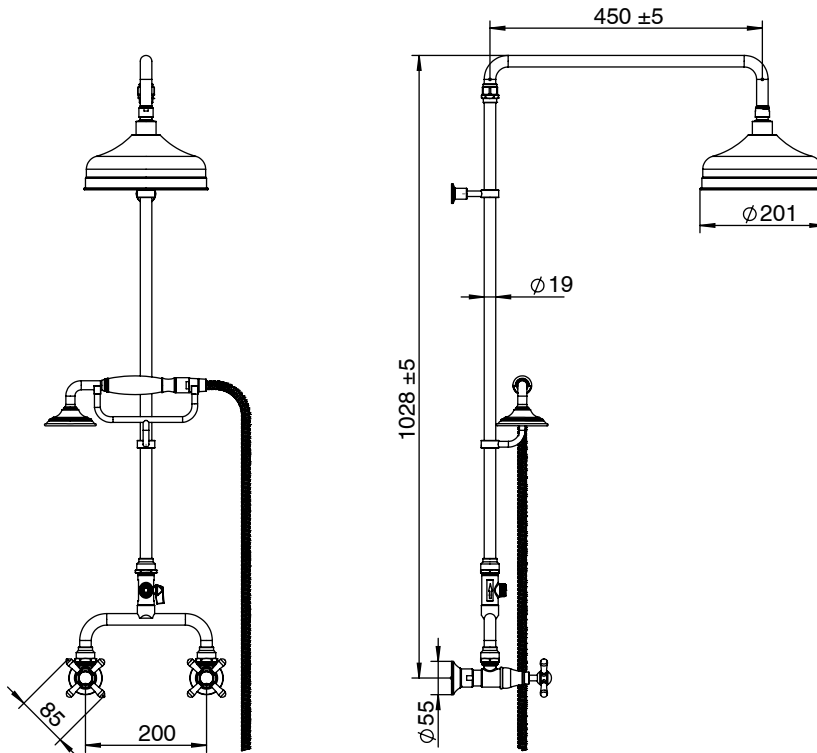

Milli Monument Edit Exposed Twin Telephone Shower Set Cross Handles Brushed Nickel (3 Star)

4204507

SPECIFICATIONS

Recommended Use	Domestic, Hotel & Commercial
Colour	Brushed Nickel
Finish	Brushed
Material	DR Brass
Recommended Pressure Range	150 - 500 kPa
Maximum Continuous Working Temperature	80 deg C
Suitable for Storage Tank Hot Water	Yes
Suitable for Continuous Flow Hot Water	Yes
Suitable for Gravity Feed Hot Water	No

WARRANTY

Warranty - Domestic Use	15 Years
Spare Parts & Labour	12 Months

Please refer to Warranty Page for full Terms and Conditions

Dimensions are nominal measurements only.

CLEANING RECOMMENDATIONS:

We recommend the use of soapy water or approved cleaners. This product should not be cleaned with abrasive materials. Damage caused by any improper treatment is not covered by the product warranty. Refer to Warranty Conditions

Disclaimer: Products in this specification manual must by regulation be installed by licensed and registered trade people. The manufacturer/distributor reserves the right to vary specifications or delete models from their range without prior notification. Dimensions are nominal measurements only. Dimensions and set-outs listed are correct at time of publication however the manufacturer/distributor takes no responsibility for printing errors.

Published 05/10/2022

To see the complete Milli range go to www.reece.com.au