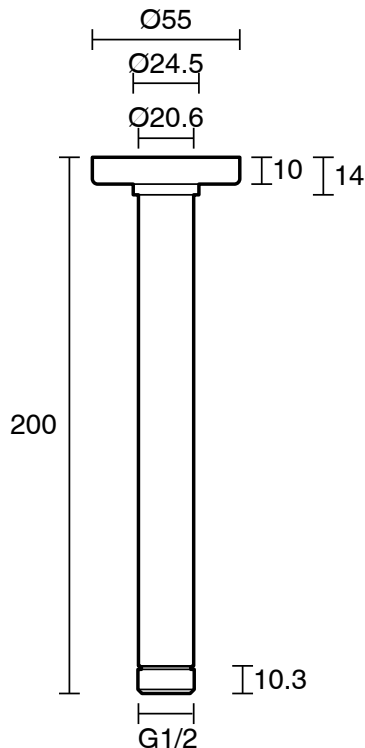

Roca Ona Ceiling Shower Arm 200mm Matte White

14958

SPECIFICATIONS	
Recommended Use	Domestic;Commercial;Hotel
Colour Category	White
Colour Finish	Matte White
Max Continuous Working Pressure (kPa)	500
Max Continuous Working Temperature (deg C)	60
Hot Water Unit Suitability	Storage Tank;Continuous Flow
WARRANTY	
Warranty - Domestic Use (Years)	15
Spare Parts & Labour (Years)	1
<i>Please refer to Warranty Page for full Terms and Conditions</i>	

Disclaimer: Products in this specification manual must by regulation be installed by licensed and registered trade people. The manufacturer/distributor reserves the right to vary specifications or delete models from their range without prior notification. Dimensions are nominal measurements only. Dimensions and set-outs listed are correct at time of publication however the manufacturer/distributor takes no responsibility for printing errors.