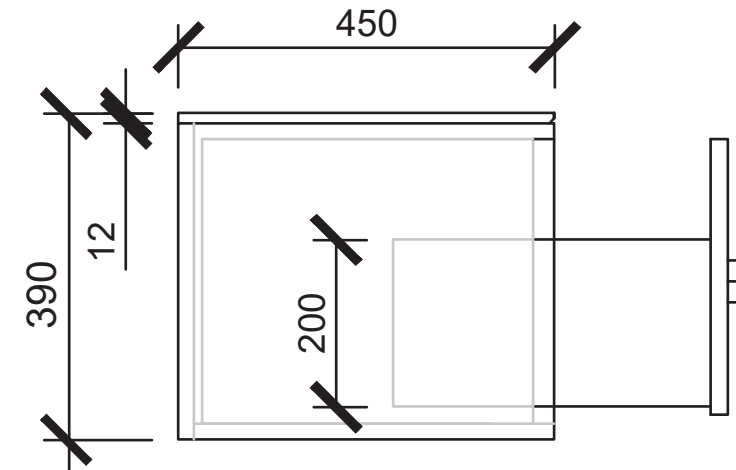

1801-2000

1801-2000W x 450D x 390H

450

SIDE VIEW for SEMI-INSET basin alignment