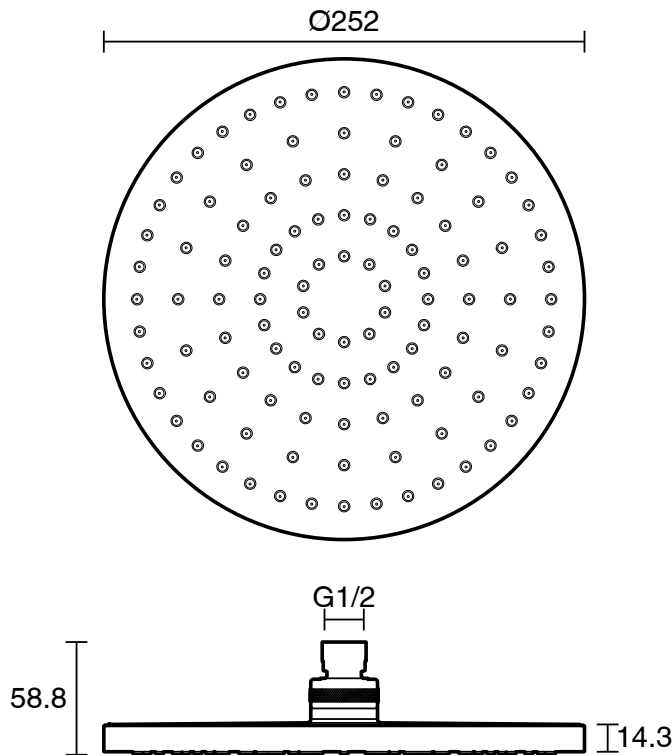

Roca Ona ABS Overhead Shower 250mm Brushed Nickel (3 Star)

15025

SPECIFICATIONS	
Recommended Use	Domestic;Commercial;Hotel
Colour Category	Nickel
Colour Finish	Brushed Nickel
Max Continuous Working Pressure (kPa)	500
Max Continuous Working Temperature (deg C)	60
Hot Water Unit Suitability	Storage Tank;Continuous Flow
WARRANTY	
Warranty - Domestic Use (Years)	15
Spare Parts & Labour (Years)	1
<i>Please refer to Warranty Page for full Terms and Conditions</i>	