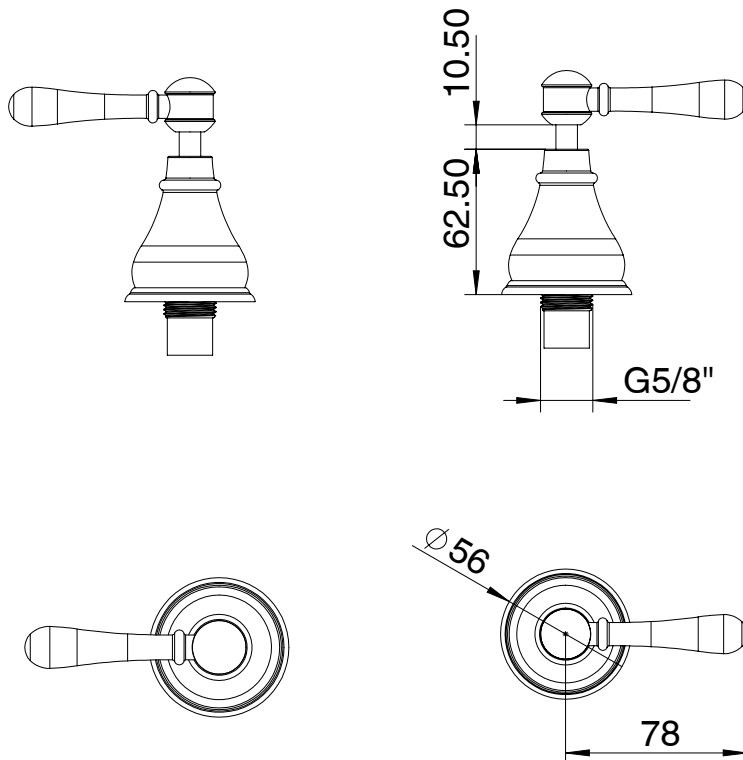

Milli Voir Wall Top Assemblies Lever Handle Matte Black

2265406

SPECIFICATIONS

Recommended Use	Domestic, hotel and commercial
Colour	Matte Black
Material	DR Brass
Recommended Pressure Range	150 - 500 kPa
Max Continuous Working Pressure	500 kPa
Max Continuous Working Temperature	80 deg C
Suitable for Storage Tank Hot Water	Yes
Suitable for Continuous Flow Hot Water	Yes
Suitable for Gravity Feed Hot Water	No

WARRANTY

Warranty - Domestic Use	15 Years
Spare Parts & Labour	12 Months

Please refer to Warranty Page for full Terms and Conditions

Dimensions are nominal measurements only.

CLEANING RECOMMENDATIONS:

We recommend the use of soapy water or approved cleaners. This product should not be cleaned with abrasive materials. Damage caused by any improper treatment is not covered by the product warranty. Refer to Warranty Conditions

Disclaimer: Products in this specification manual must by regulation be installed by licensed and registered trade people. The manufacturer/distributor reserves the right to vary specifications or delete models from their range without prior notification. Dimensions are nominal measurements only. Dimensions and set-outs listed are correct at time of publication however the manufacturer/distributor takes no responsibility for printing errors.

Published 01/06/2020

To see the complete Milli range go to www.reece.com.au