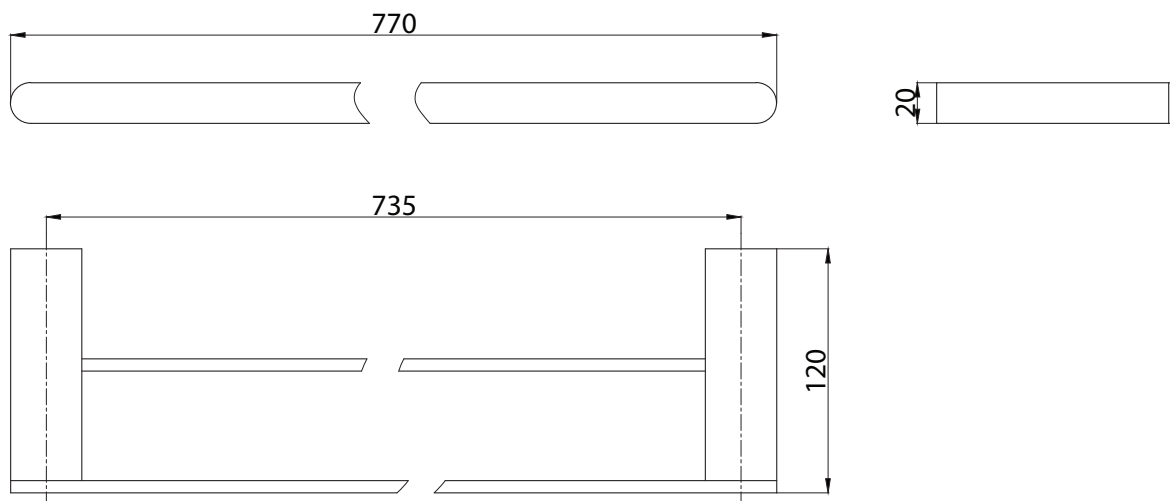

mizu

Mizu Soothe Double Towel Rail 750mm Matte Black

2268112

SPECIFICATIONS

Recommended Use	Domestic, Hotel and Commercial
Colour	Matte Black
Material	Zinc Alloy/Brass

WARRANTY

Domestic Use Replacement Only 10 Years

Please refer to Warranty Page for full Terms and Conditions

Dimensions are nominal measurements only.

CLEANING RECOMMENDATIONS:

We recommend the use of soapy water or approved cleaners. This product should not be cleaned with abrasive materials. Damage caused by any improper treatment is not covered by the product warranty. Refer to Warranty Conditions

Disclaimer: Products in this specification manual must by regulation be installed by licensed and registered trade people. The manufacturer/distributor reserves the right to vary specifications or delete models from their range without prior notification. Dimensions are nominal measurements only. Dimensions and set-outs listed are correct at time of publication however the manufacturer/distributor takes no responsibility for printing errors.

Published 30/08/2020

To see the complete Mizu range go to
www.reece.com.au