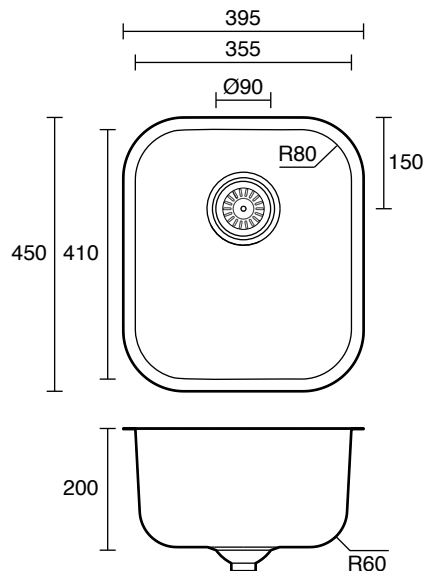

Dimensions are nominal measurements only.

CLEANING RECOMMENDATIONS:

We recommend the use of soapy water or approved cleaners. This product should not be cleaned with abrasive materials. Damage caused by any improper treatment is not covered by the product warranty. Refer to Warranty Conditions

Disclaimer: Products in this specification manual must by regulation be installed by licensed and registered trade people. The manufacturer/distributor reserves the right to vary specifications or delete models from their range without prior notification. Dimensions are nominal measurements only. Dimensions and set-outs listed are correct at time of publication however the manufacturer/distributor takes no responsibility for printing errors.

Published 23/12/2025

To see the complete Posh range go to www.reece.com.au