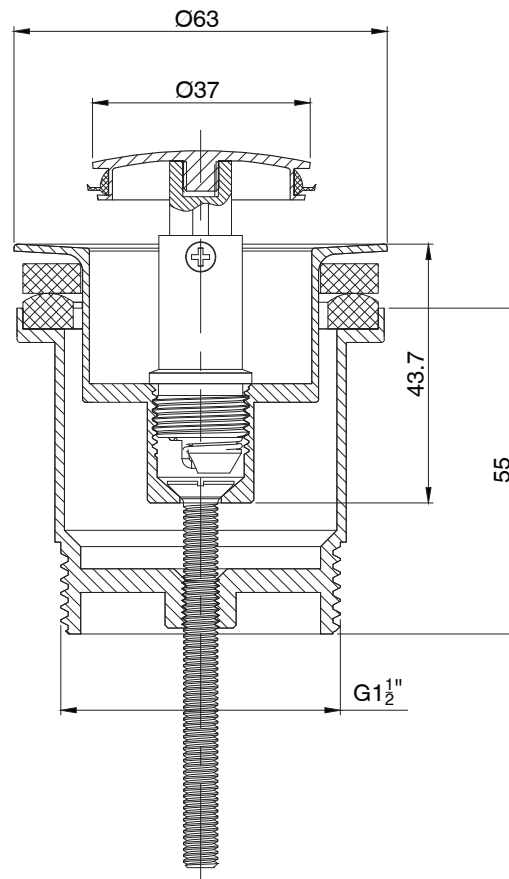

mizu

Mizu Drift Universal DN40 Pop Up Plug & Waste Chrome

2263197

SPECIFICATIONS

Recommended Use	Domestic, Hotel & Commercial
Colour	Chrome
Finish	Polished

WARRANTY

Replacement Only - Domestic Use	12 Months

Please refer to Warranty Page for full Terms and Conditions

Dimensions are nominal measurements only.

CLEANING RECOMMENDATIONS:

We recommend using a soft cloth or moist sponge with soapy water or mild detergent. Rinse with clean water, towel dry after cleaning. Clean regularly to protect surface finish. Do not use chemical or abrasive cleaners, avoid using a scrubbing brush or scourer sponge to clean. A soft brush can be used for hard to reach places. Damage caused by any improper treatment is not covered by the product warranty. Refer to Warranty Conditions.

Disclaimer: Products in this specification manual must by regulation be installed by licensed and registered trade people. The manufacturer/distributor reserves the right to vary specifications or delete models from their range without prior notification. Dimensions are nominal measurements only. Dimensions and set-outs listed are correct at time of publication however the manufacturer/distributor takes no responsibility for printing errors.

Published 11/10/2021

To see the complete Mizu range go to
www.reece.com.au