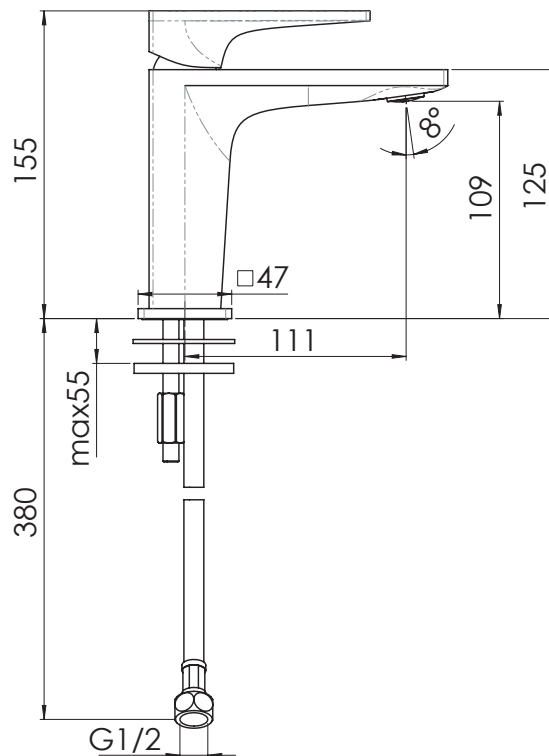

Milli

Milli Zato Basin Mixer Matte Black (5 Star)

2269833

SPECIFICATIONS

Recommended Use	Domestic, Hotel & Commercial
Colour	Black
Finish	Matte
Material	DR Brass
Recommended Pressure Range	150-500kPa
Maximum Continuous Working Pressure	1000kPa
Maximum Continuous Working Temperature	65 deg C

WARRANTY

Warranty - Domestic Use	15 Years
Spare Parts & Labour	12 Months

Please refer to Warranty Page for full Terms and Conditions

Dimensions are nominal measurements only.

CLEANING RECOMMENDATIONS:

We recommend the use of soapy water or approved cleaners. This product should not be cleaned with abrasive materials. Damage caused by any improper treatment is not covered by the product warranty. Refer to Warranty Conditions

Disclaimer: Products in this specification manual must by regulation be installed by licensed and registered trade people. The manufacturer/distributor reserves the right to vary specifications or delete models from their range without prior notification. Dimensions are nominal measurements only. Dimensions and set-outs listed are correct at time of publication however the manufacturer/distributor takes no responsibility for printing errors.

Published 18/06/2021

To see the complete Milli range go to www.reece.com.au