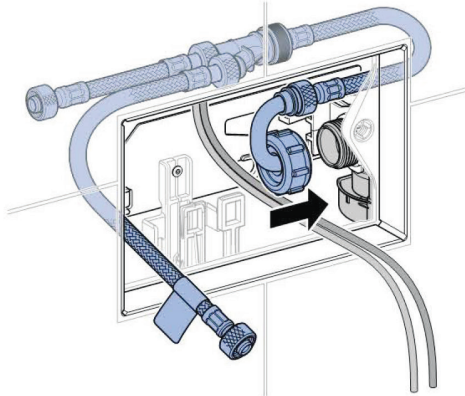

■ GEBERIT SIGMA70 SQUARE REMOTE BUTTON

INSTALLATION INSTRUCTIONS

Plumbers, please ensure a copy of the installation instructions is left with the end user for future reference

■ GEBERIT

SIGMA70 SQUARE REMOTE BUTTON

INSTALLATION INSTRUCTIONS

■ GEBERIT SIGMA70 SQUARE REMOTE BUTTON

INSTALLATION INSTRUCTIONS

4

i

1

2

3

4

Plumbers, please ensure a copy of the installation instructions is left with the end user for future reference

■ GEBERIT SIGMA70 SQUARE REMOTE BUTTON

INSTALLATION INSTRUCTIONS

Plumbers, please ensure a copy of the installation instructions is left with the end user for future reference