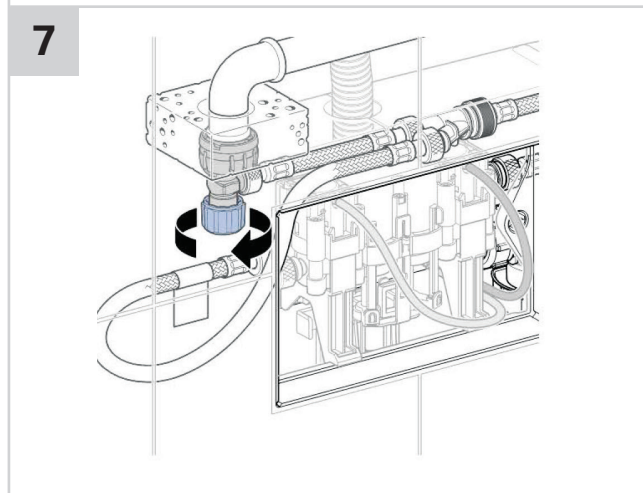

■ GEBERIT SIGMA70 SQUARE REMOTE BUTTON

INSTALLATION INSTRUCTIONS

Plumbers, please ensure a copy of the installation instructions is left with the end user for future reference

■ GEBERIT

SIGMA70 SQUARE REMOTE BUTTON

INSTALLATION INSTRUCTIONS

■ GEBERIT SIGMA70 SQUARE REMOTE BUTTON

INSTALLATION INSTRUCTIONS

4

i

1

2

3

4

Plumbers, please ensure a copy of the installation instructions is left with the end user for future reference

■ GEBERIT SIGMA70 SQUARE REMOTE BUTTON

INSTALLATION INSTRUCTIONS

Plumbers, please ensure a copy of the installation instructions is left with the end user for future reference