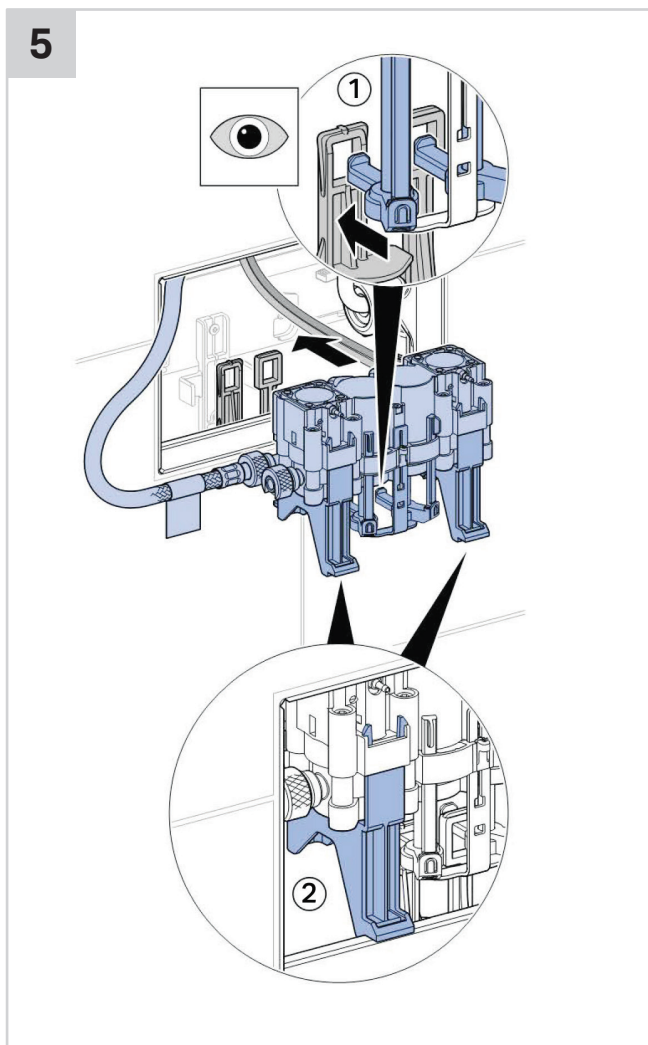

■ GEBERIT SIGMA70 SQUARE REMOTE BUTTON

INSTALLATION INSTRUCTIONS

Plumbers, please ensure a copy of the installation instructions is left with the end user for future reference