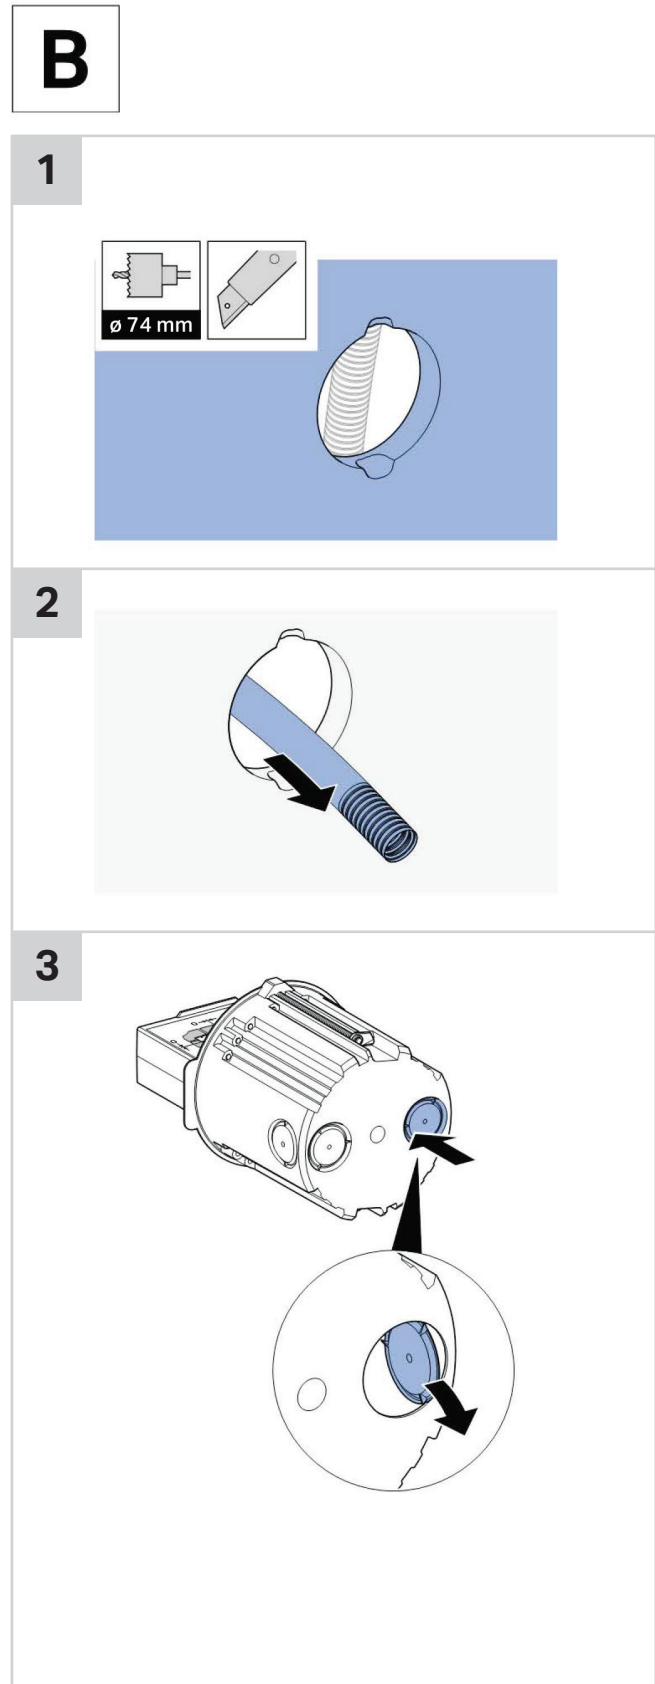

■ GEBERIT SIGMA70 SQUARE REMOTE BUTTON

INSTALLATION INSTRUCTIONS