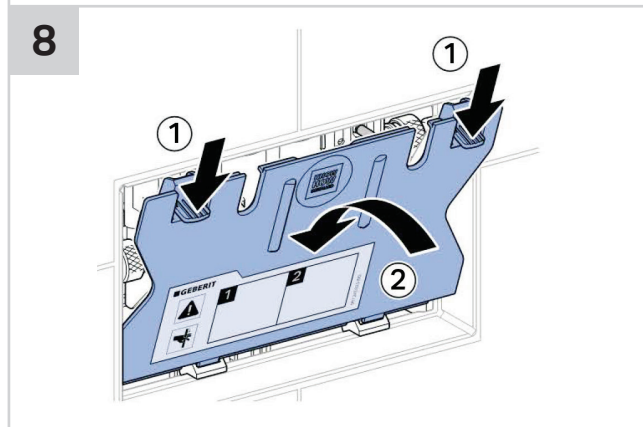

■ GEBERIT SIGMA70 SQUARE REMOTE BUTTON

INSTALLATION INSTRUCTIONS

Plumbers, please ensure a copy of the installation instructions is left with the end user for future reference