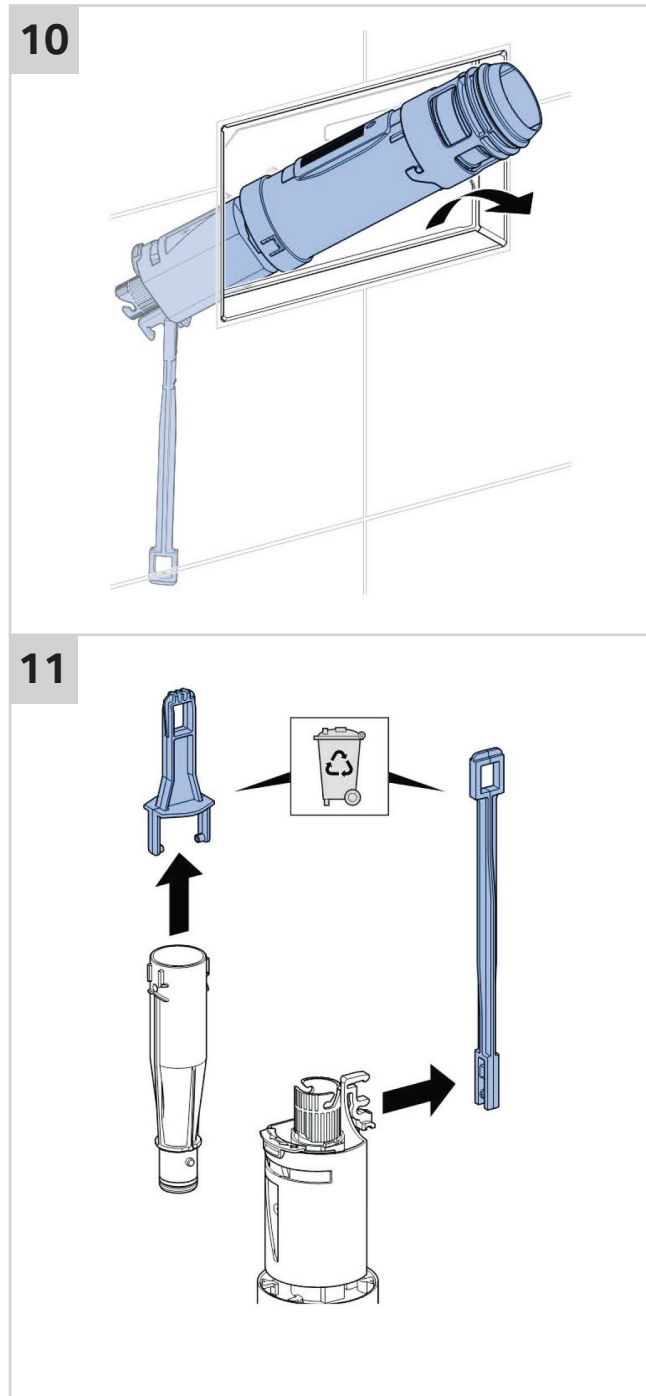

■ GEBERIT

SIGMA70 SQUARE REMOTE BUTTON

INSTALLATION INSTRUCTIONS