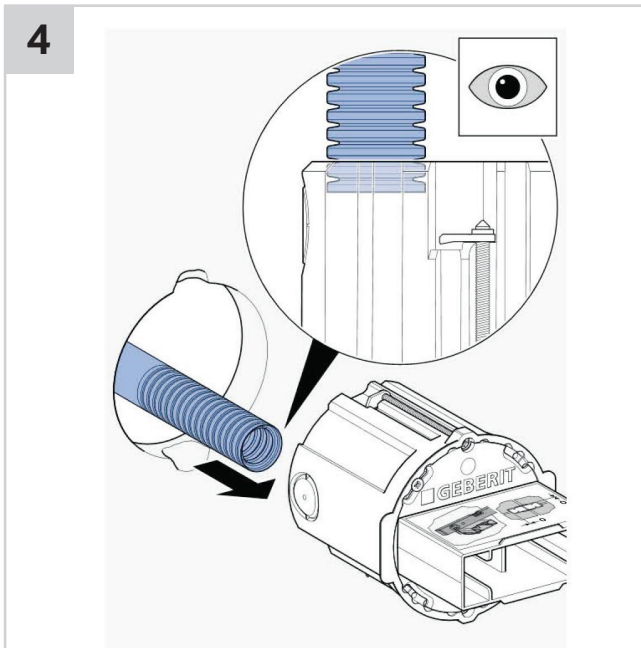

STUD WALLS

→

B

A

1

Ø 74 mm

Plumbers, please ensure a copy of the installation instructions is left with the end user for future reference

■ GEBERIT SIGMA70 SQUARE REMOTE BUTTON

INSTALLATION INSTRUCTIONS

Plumbers, please ensure a copy of the installation instructions is left with the end user for future reference

■ GEBERIT SIGMA70 SQUARE REMOTE BUTTON

INSTALLATION INSTRUCTIONS

■ GEBERIT SIGMA70 SQUARE REMOTE BUTTON

INSTALLATION INSTRUCTIONS

Plumbers, please ensure a copy of the installation instructions is left with the end user for future reference

■ GEBERIT

SIGMA70 SQUARE REMOTE BUTTON

INSTALLATION INSTRUCTIONS

2

3

Plumbers, please ensure a copy of the installation instructions is left with the end user for future reference