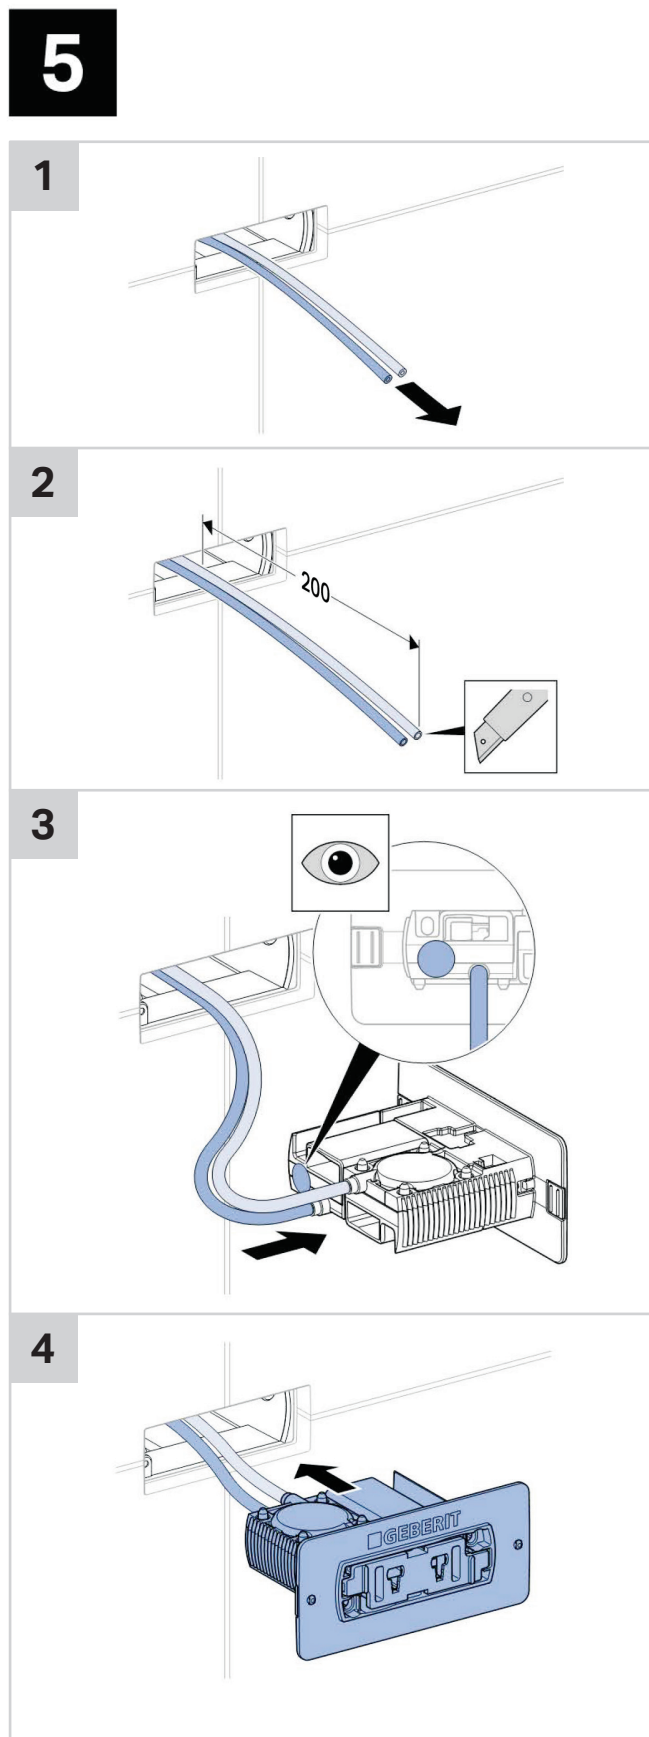

■ GEBERIT SIGMA70 SQUARE REMOTE BUTTON

INSTALLATION INSTRUCTIONS

Plumbers, please ensure a copy of the installation instructions is left with the end user for future reference