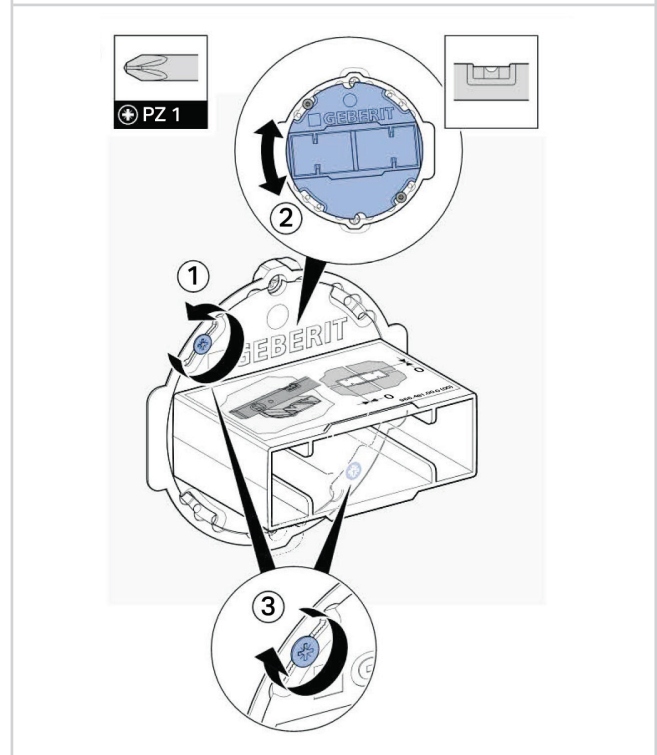

STUD WALLS

→

B

A

1

Ø 74 mm

Plumbers, please ensure a copy of the installation instructions is left with the end user for future reference

■ GEBERIT SIGMA70 SQUARE REMOTE BUTTON

INSTALLATION INSTRUCTIONS

Plumbers, please ensure a copy of the installation instructions is left with the end user for future reference

■ GEBERIT SIGMA70 SQUARE REMOTE BUTTON

INSTALLATION INSTRUCTIONS

■ GEBERIT SIGMA70 SQUARE REMOTE BUTTON

INSTALLATION INSTRUCTIONS

Plumbers, please ensure a copy of the installation instructions is left with the end user for future reference

■ GEBERIT

SIGMA70 SQUARE REMOTE BUTTON

INSTALLATION INSTRUCTIONS

2

3

Plumbers, please ensure a copy of the installation instructions is left with the end user for future reference