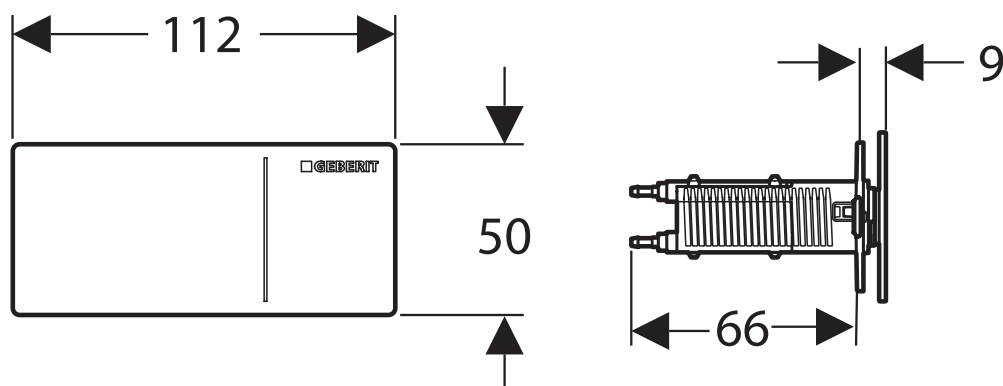

■ GEBERIT

SIGMA70 SQUARE REMOTE BUTTON

Dimensions are nominal measurements only.

Button cannot be placed in front of the cistern. For remote installation only.
Separate service access is required to service the cistern. Button serviceable from the front.