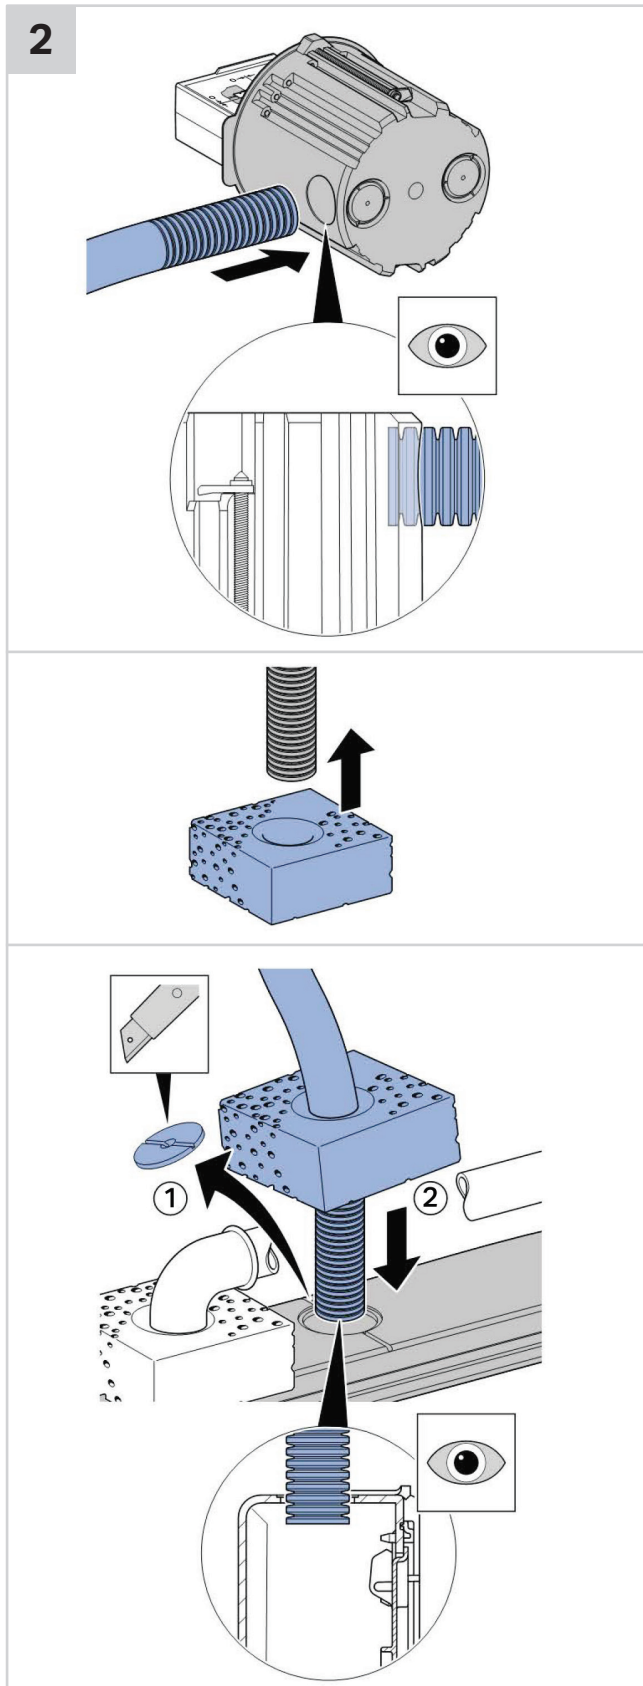

■ GEBERIT SIGMA70 SQUARE REMOTE BUTTON

INSTALLATION INSTRUCTIONS

Plumbers, please ensure a copy of the installation instructions is left with the end user for future reference