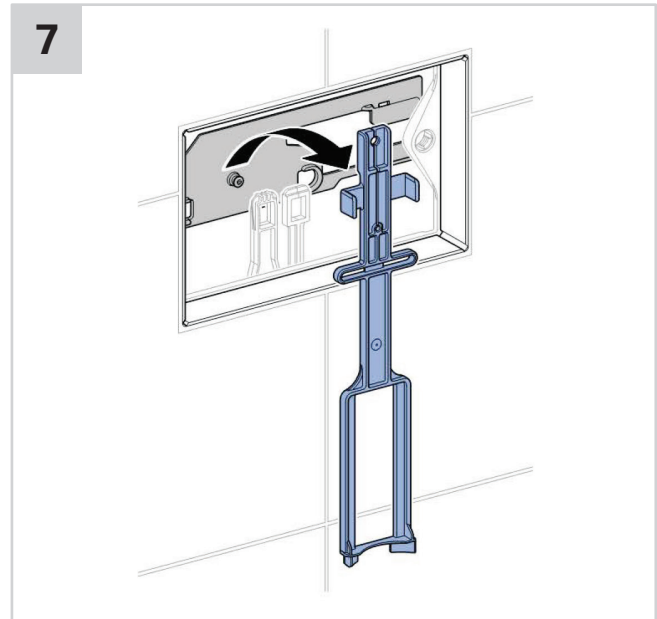

INSTALLATION INSTRUCTIONS

Plumbers, please ensure a copy of the installation instructions is left with the end user for future reference

■ GEBERIT SIGMA70 SQUARE REMOTE BUTTON

INSTALLATION INSTRUCTIONS

■ GEBERIT SIGMA70 SQUARE REMOTE BUTTON

INSTALLATION INSTRUCTIONS

Plumbers, please ensure a copy of the installation instructions is left with the end user for future reference

■ GEBERIT

SIGMA70 SQUARE REMOTE BUTTON

INSTALLATION INSTRUCTIONS

2

3

Plumbers, please ensure a copy of the installation instructions is left with the end user for future reference

■ GEBERIT SIGMA70 SQUARE REMOTE BUTTON

INSTALLATION INSTRUCTIONS

Plumbers, please ensure a copy of the installation instructions is left with the end user for future reference

■ GEBERIT

SIGMA70 SQUARE REMOTE BUTTON