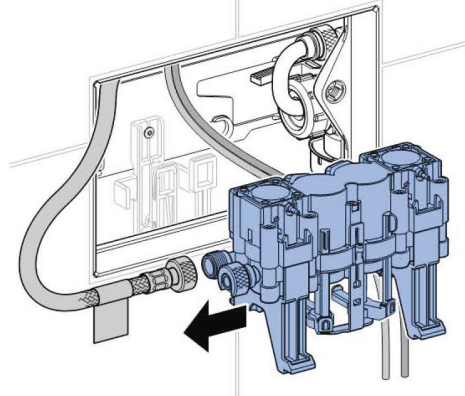

■ GEBERIT SIGMA70 SQUARE REMOTE BUTTON

INSTALLATION INSTRUCTIONS

Plumbers, please ensure a copy of the installation instructions is left with the end user for future reference

■ GEBERIT

SIGMA70 SQUARE REMOTE BUTTON

INSTALLATION INSTRUCTIONS

■ GEBERIT SIGMA70 SQUARE REMOTE BUTTON

INSTALLATION INSTRUCTIONS

4

i

1

2

3