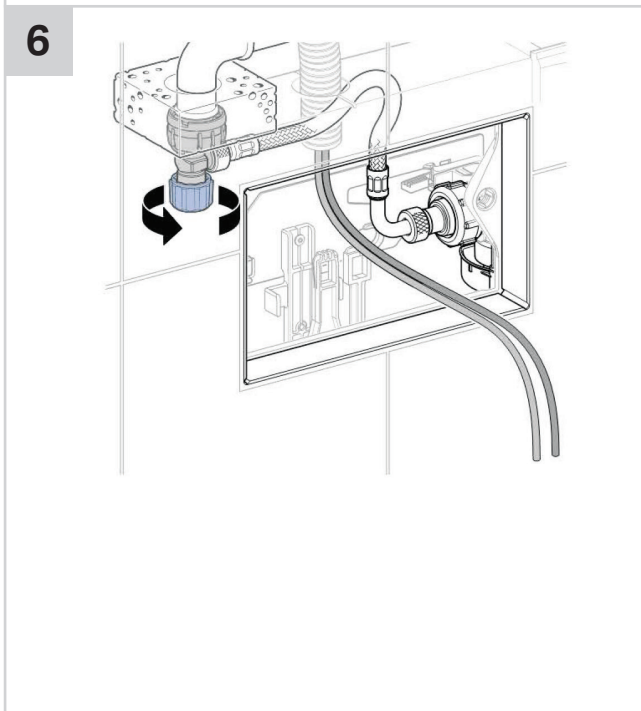

INSTALLATION INSTRUCTIONS

Plumbers, please ensure a copy of the installation instructions is left with the end user for future reference

■ GEBERIT SIGMA70 SQUARE REMOTE BUTTON

INSTALLATION INSTRUCTIONS

■ GEBERIT SIGMA70 SQUARE REMOTE BUTTON

INSTALLATION INSTRUCTIONS

Plumbers, please ensure a copy of the installation instructions is left with the end user for future reference

■ GEBERIT

SIGMA70 SQUARE REMOTE BUTTON

INSTALLATION INSTRUCTIONS

2

3

Plumbers, please ensure a copy of the installation instructions is left with the end user for future reference

■ GEBERIT SIGMA70 SQUARE REMOTE BUTTON

INSTALLATION INSTRUCTIONS

Plumbers, please ensure a copy of the installation instructions is left with the end user for future reference

■ GEBERIT

SIGMA70 SQUARE REMOTE BUTTON