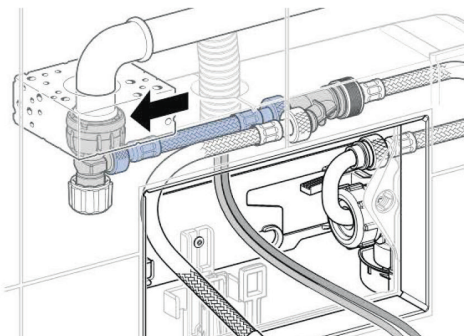

■ GEBERIT SIGMA70 SQUARE REMOTE BUTTON

INSTALLATION INSTRUCTIONS

Plumbers, please ensure a copy of the installation instructions is left with the end user for future reference

■ GEBERIT

SIGMA70 SQUARE REMOTE BUTTON

INSTALLATION INSTRUCTIONS

■ GEBERIT SIGMA70 SQUARE REMOTE BUTTON

INSTALLATION INSTRUCTIONS

4

i

1

2

3

4

Plumbers, please ensure a copy of the installation instructions is left with the end user for future reference

■ GEBERIT SIGMA70 SQUARE REMOTE BUTTON

INSTALLATION INSTRUCTIONS

Plumbers, please ensure a copy of the installation instructions is left with the end user for future reference