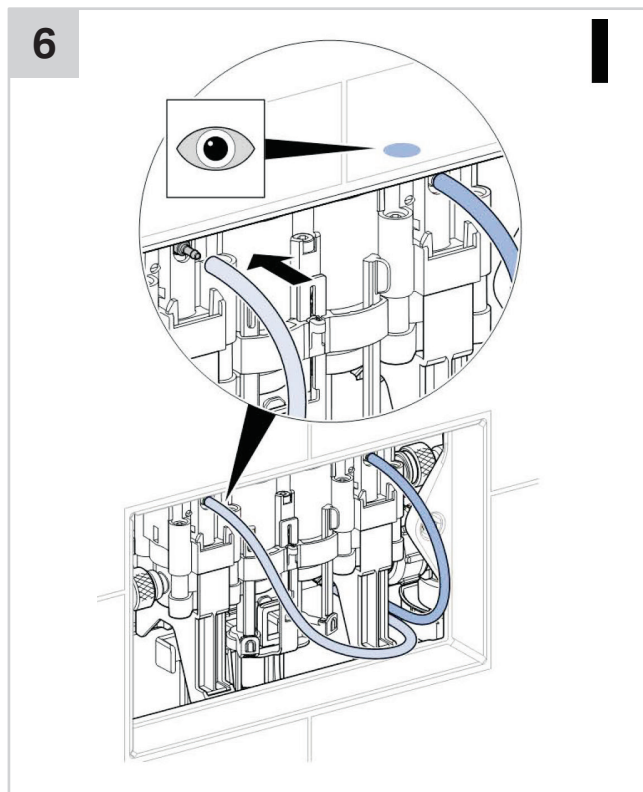

INSTALLATION INSTRUCTIONS

Plumbers, please ensure a copy of the installation instructions is left with the end user for future reference

■ GEBERIT

SIGMA70 SQUARE REMOTE BUTTON

INSTALLATION INSTRUCTIONS

2

3

Plumbers, please ensure a copy of the installation instructions is left with the end user for future reference

■ GEBERIT SIGMA70 SQUARE REMOTE BUTTON

INSTALLATION INSTRUCTIONS

Plumbers, please ensure a copy of the installation instructions is left with the end user for future reference

■ GEBERIT

SIGMA70 SQUARE REMOTE BUTTON

INSTALLATION INSTRUCTIONS

■ GEBERIT SIGMA70 SQUARE REMOTE BUTTON

INSTALLATION INSTRUCTIONS

4

i

1

2

3

4

Plumbers, please ensure a copy of the installation instructions is left with the end user for future reference

■ GEBERIT SIGMA70 SQUARE REMOTE BUTTON

INSTALLATION INSTRUCTIONS

Plumbers, please ensure a copy of the installation instructions is left with the end user for future reference