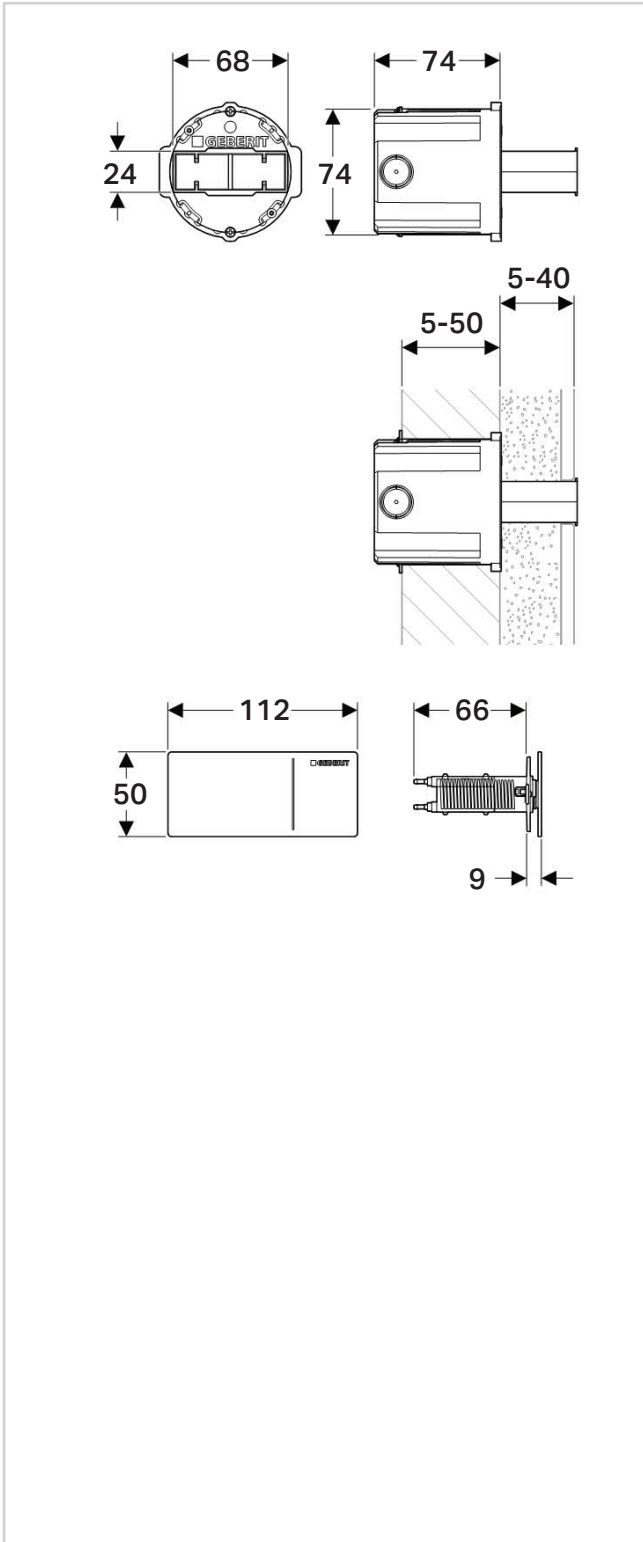

■ GEBERIT SIGMA70 SQUARE REMOTE BUTTON

INSTALLATION INSTRUCTIONS

BRICK WALLS

→

A

STUD WALLS

→

B

A

1

Ø 74 mm

Plumbers, please ensure a copy of the installation instructions is left with the end user for future reference