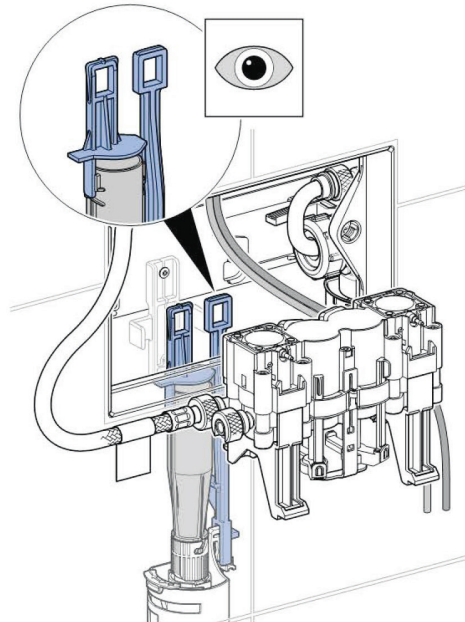

■ GEBERIT SIGMA70 SQUARE REMOTE BUTTON

INSTALLATION INSTRUCTIONS

Plumbers, please ensure a copy of the installation instructions is left with the end user for future reference

■ GEBERIT

SIGMA70 SQUARE REMOTE BUTTON

INSTALLATION INSTRUCTIONS

■ GEBERIT SIGMA70 SQUARE REMOTE BUTTON

INSTALLATION INSTRUCTIONS

4

i

1

2

3

4

Plumbers, please ensure a copy of the installation instructions is left with the end user for future reference

■ GEBERIT SIGMA70 SQUARE REMOTE BUTTON

INSTALLATION INSTRUCTIONS

Plumbers, please ensure a copy of the installation instructions is left with the end user for future reference