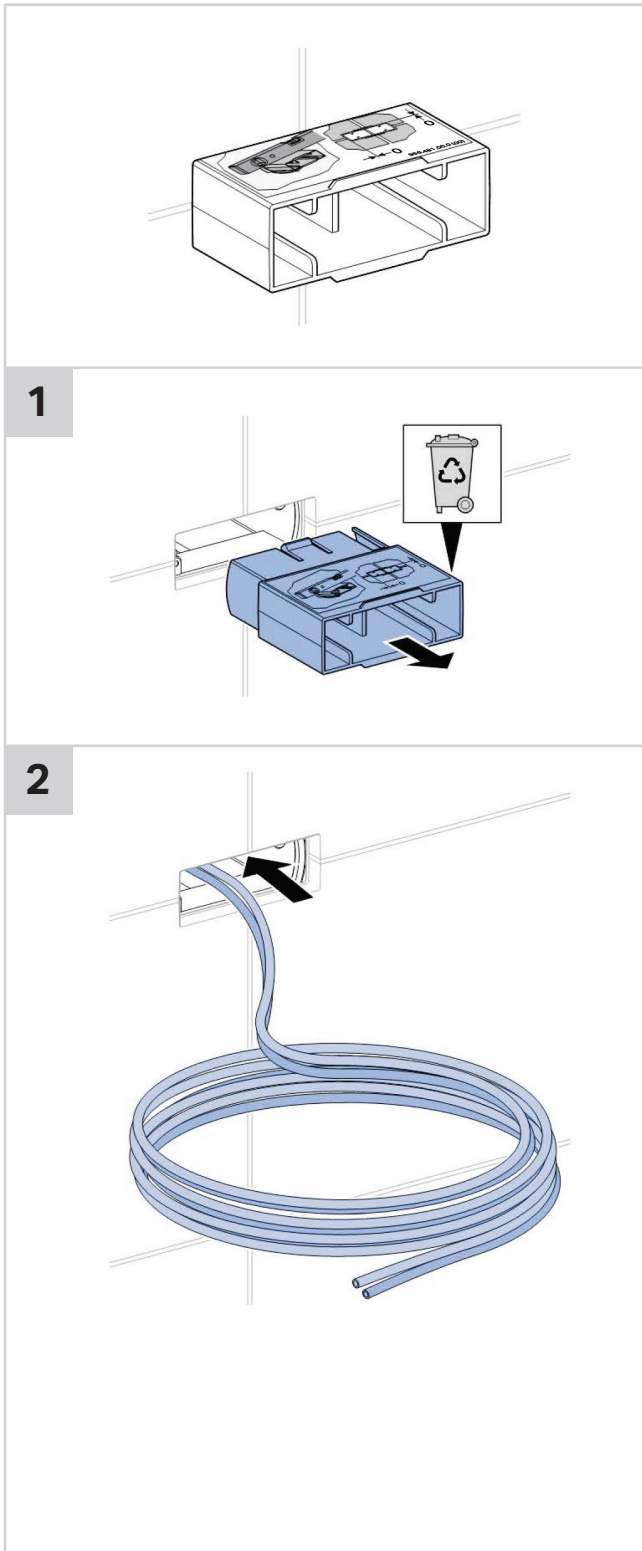

INSTALLATION INSTRUCTIONS

Plumbers, please ensure a copy of the installation instructions is left with the end user for future reference

■ GEBERIT

SIGMA70 SQUARE REMOTE BUTTON

INSTALLATION INSTRUCTIONS

2

3

Plumbers, please ensure a copy of the installation instructions is left with the end user for future reference