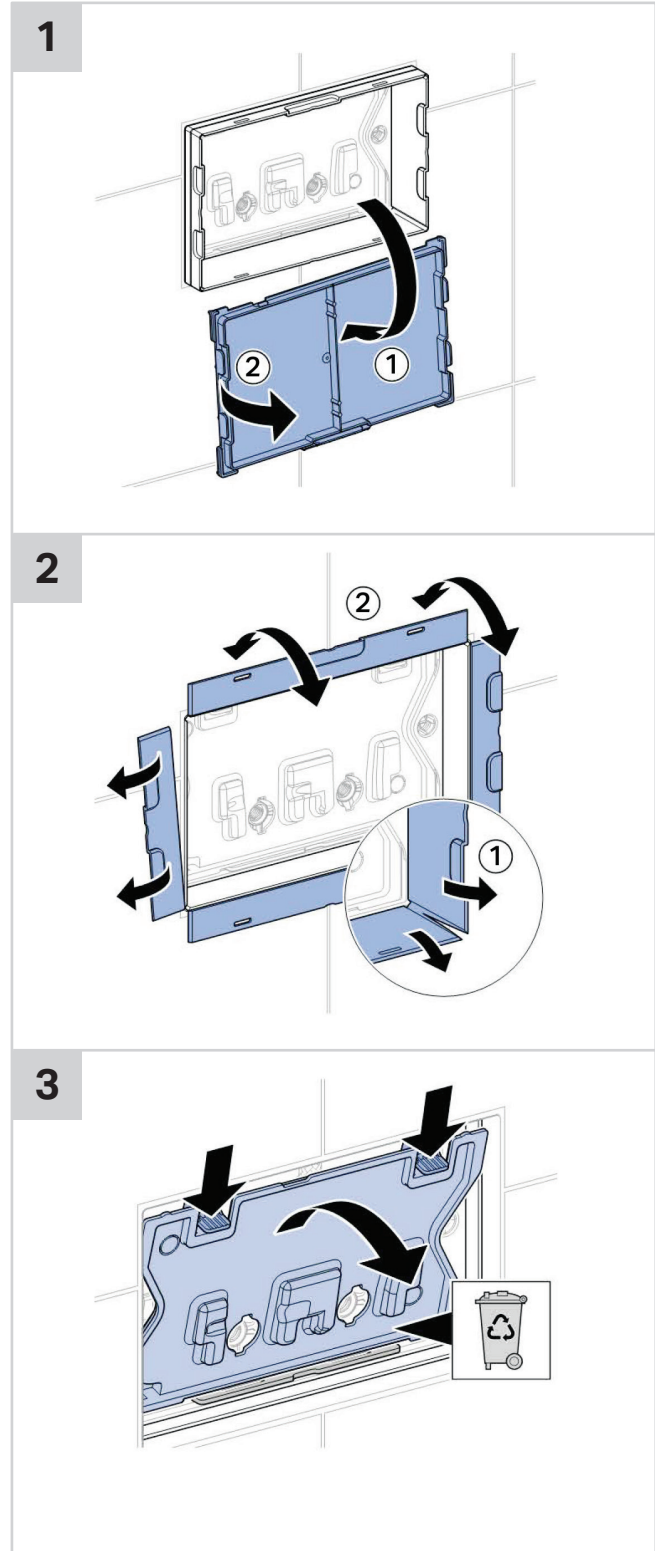

INSTALLATION INSTRUCTIONS

Plumbers, please ensure a copy of the installation instructions is left with the end user for future reference

■ GEBERIT SIGMA70 SQUARE REMOTE BUTTON

INSTALLATION INSTRUCTIONS

■ GEBERIT SIGMA70 SQUARE REMOTE BUTTON

INSTALLATION INSTRUCTIONS

Plumbers, please ensure a copy of the installation instructions is left with the end user for future reference

■ GEBERIT

SIGMA70 SQUARE REMOTE BUTTON

INSTALLATION INSTRUCTIONS

2

3

Plumbers, please ensure a copy of the installation instructions is left with the end user for future reference

■ GEBERIT SIGMA70 SQUARE REMOTE BUTTON

INSTALLATION INSTRUCTIONS

Plumbers, please ensure a copy of the installation instructions is left with the end user for future reference

■ GEBERIT

SIGMA70 SQUARE REMOTE BUTTON