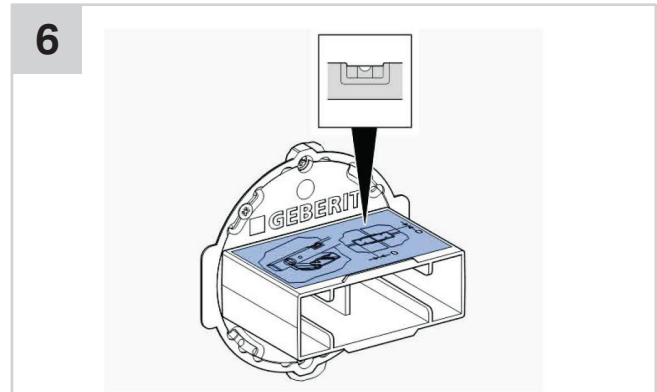

STUD WALLS

→

B

A

1

Ø 74 mm

Plumbers, please ensure a copy of the installation instructions is left with the end user for future reference

■ GEBERIT SIGMA70 SQUARE REMOTE BUTTON

INSTALLATION INSTRUCTIONS

Plumbers, please ensure a copy of the installation instructions is left with the end user for future reference

■ GEBERIT SIGMA70 SQUARE REMOTE BUTTON

INSTALLATION INSTRUCTIONS

■ GEBERIT SIGMA70 SQUARE REMOTE BUTTON

INSTALLATION INSTRUCTIONS

Plumbers, please ensure a copy of the installation instructions is left with the end user for future reference

■ GEBERIT

SIGMA70 SQUARE REMOTE BUTTON

INSTALLATION INSTRUCTIONS

2

3

Plumbers, please ensure a copy of the installation instructions is left with the end user for future reference