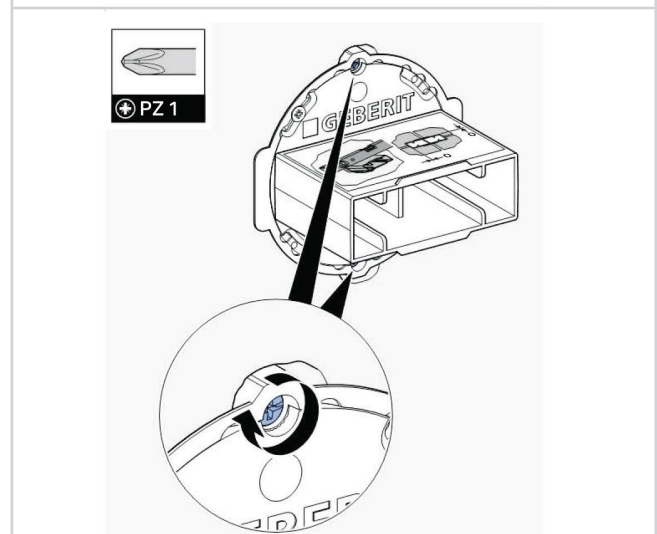

■ GEBERIT SIGMA70 SQUARE REMOTE BUTTON

INSTALLATION INSTRUCTIONS

Plumbers, please ensure a copy of the installation instructions is left with the end user for future reference