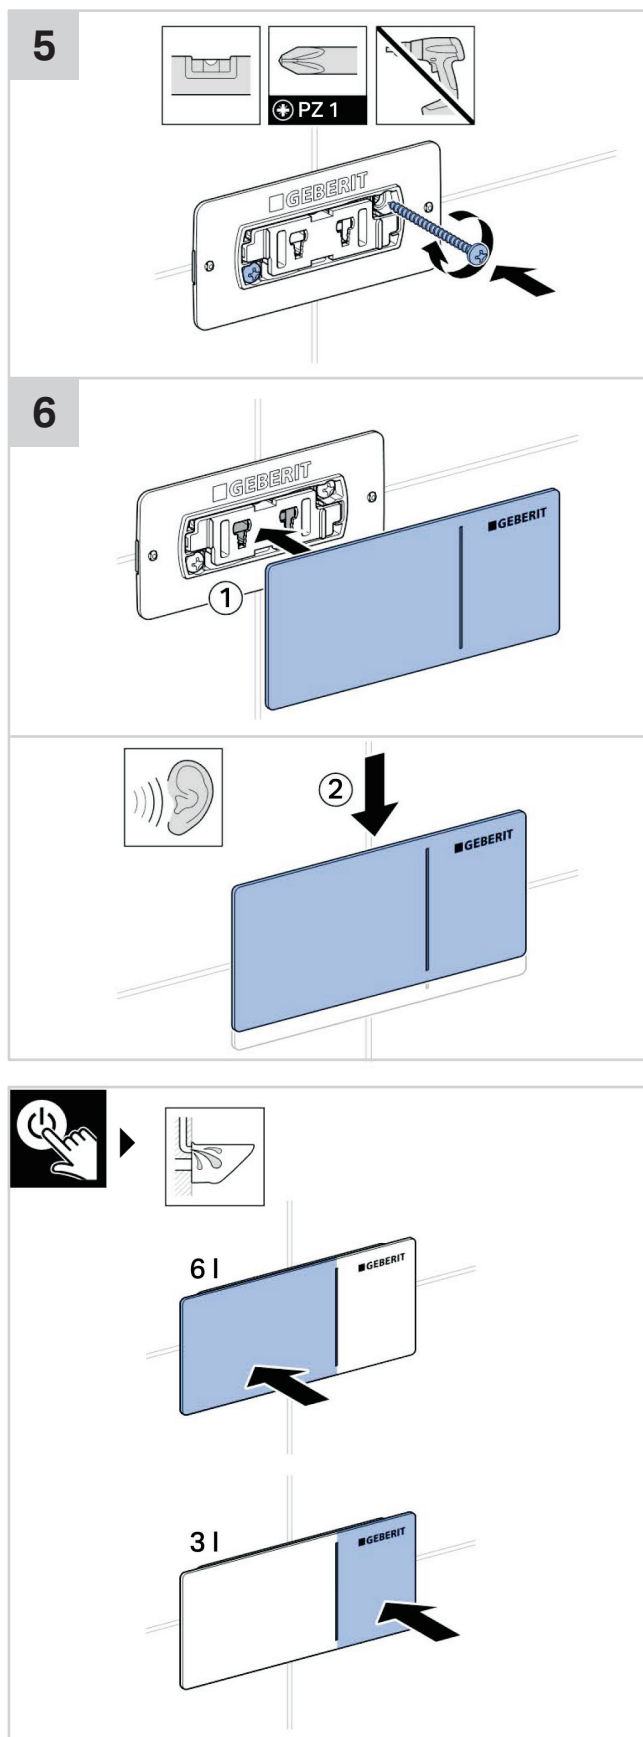

■ GEBERIT SIGMA70 SQUARE REMOTE BUTTON

INSTALLATION INSTRUCTIONS

Plumbers, please ensure a copy of the installation instructions is left with the end user for future reference

■ GEBERIT

SIGMA70 SQUARE REMOTE BUTTON

INSTALLATION INSTRUCTIONS

■ GEBERIT SIGMA70 SQUARE REMOTE BUTTON

INSTALLATION INSTRUCTIONS

4

i

1

2

3

4

Plumbers, please ensure a copy of the installation instructions is left with the end user for future reference

■ GEBERIT SIGMA70 SQUARE REMOTE BUTTON

INSTALLATION INSTRUCTIONS

Plumbers, please ensure a copy of the installation instructions is left with the end user for future reference

■ GEBERIT SIGMA70 SQUARE REMOTE BUTTON

INSTALLATION INSTRUCTIONS

Plumbers, please ensure a copy of the installation instructions is left with the end user for future reference