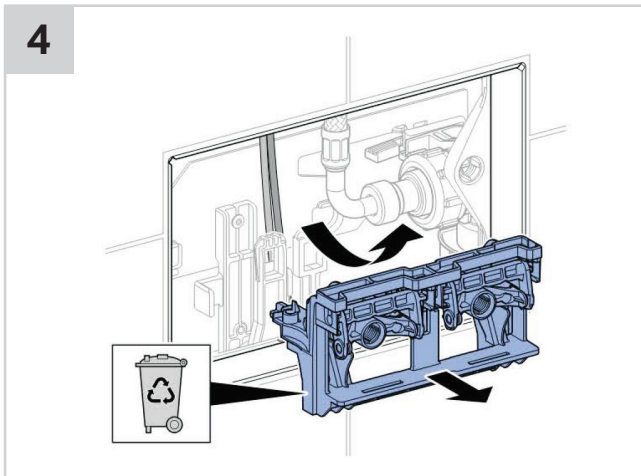

INSTALLATION INSTRUCTIONS

Plumbers, please ensure a copy of the installation instructions is left with the end user for future reference

■ GEBERIT

SIGMA70 SQUARE REMOTE BUTTON

INSTALLATION INSTRUCTIONS

2

3

Plumbers, please ensure a copy of the installation instructions is left with the end user for future reference

■ GEBERIT SIGMA70 SQUARE REMOTE BUTTON

INSTALLATION INSTRUCTIONS

Plumbers, please ensure a copy of the installation instructions is left with the end user for future reference

■ GEBERIT

SIGMA70 SQUARE REMOTE BUTTON