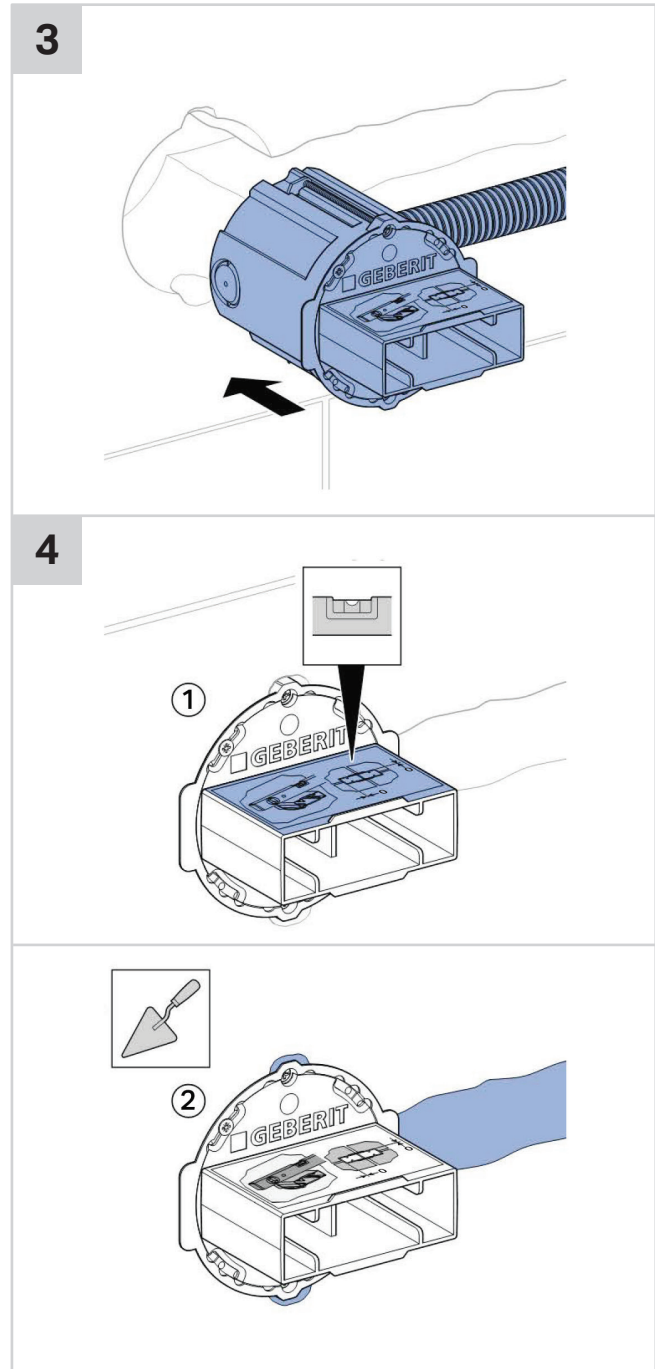

■ GEBERIT SIGMA70 SQUARE REMOTE BUTTON

INSTALLATION INSTRUCTIONS

Plumbers, please ensure a copy of the installation instructions is left with the end user for future reference