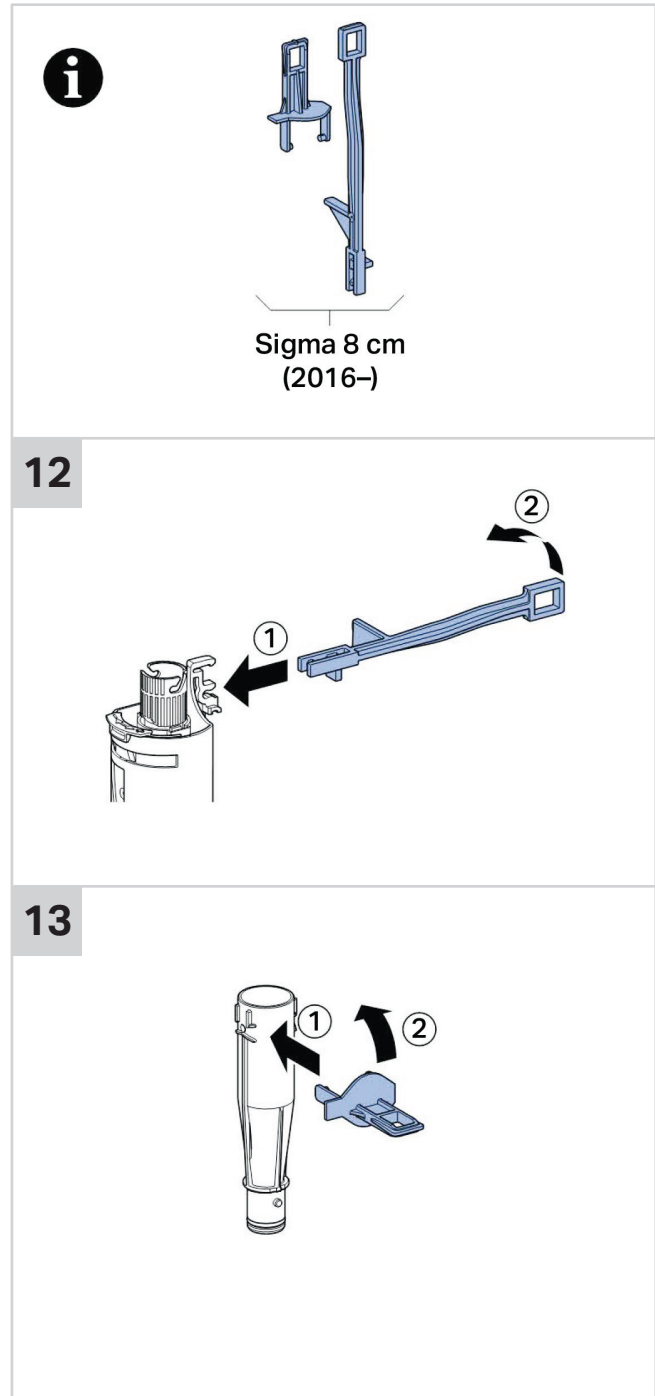

■ GEBERIT

SIGMA70 SQUARE REMOTE BUTTON

INSTALLATION INSTRUCTIONS