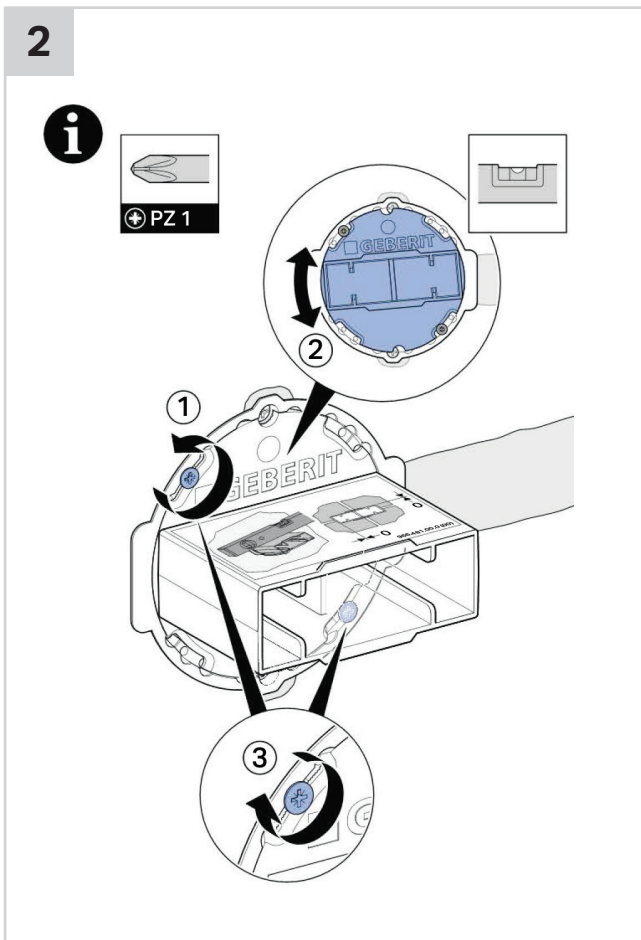

Tech Page – Version 1

■ GEBERIT

reece™

■ GEBERIT SIGMA70 SQUARE REMOTE BUTTON

INSTALLATION INSTRUCTIONS

BRICK WALLS

→

A

STUD WALLS

→

B

A

1

Ø 74 mm

Plumbers, please ensure a copy of the installation instructions is left with the end user for future reference

■ GEBERIT SIGMA70 SQUARE REMOTE BUTTON

INSTALLATION INSTRUCTIONS

Plumbers, please ensure a copy of the installation instructions is left with the end user for future reference

■ GEBERIT SIGMA70 SQUARE REMOTE BUTTON

INSTALLATION INSTRUCTIONS

■ GEBERIT SIGMA70 SQUARE REMOTE BUTTON