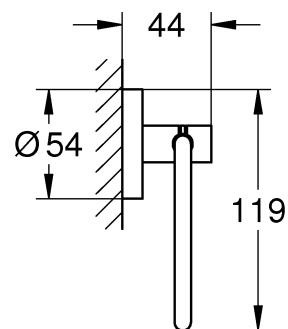

ESSENTIALS ACCESSORIES
TOILET ROLL HOLDER
MODEL #40689GN1

Pure Freude
an Wasser

Product Specifications

Product Description:

Essentials

Toilet paper holder

material: metal

without cover

concealed dual fastening

GROHE StarLight brushed cool sunrise finish