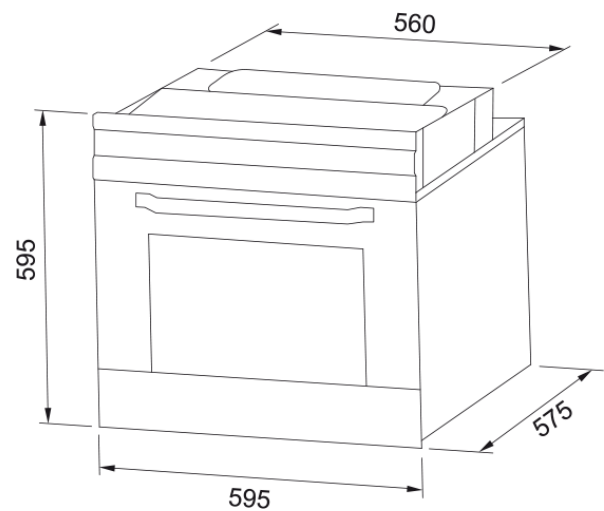

FRE60P10B 60cm Pyrolytic Oven | 116.0502.668

Arguably the most important addition to any kitchen, a Franke Designer oven is an expression of absolute elegance with its black glass finish. You can be sure your Franke oven will cope with even the most intensive daily demands, year after year and still look great.

Aspect

Oven type	Electric
Type	Built-in
Colour	Black

Dimensions

Depth	575.0
Height	595.0

Energy specifications

Max power	3000.0
Voltage	220-240 V
Frequency (Hz)	50-60

Product features

Cleaning	Pyrolytic
Steam	No
Energy efficiency class	A

Product identification

Brand	FRANKE
Product family	None
Range	None

Properties

Capacity	70.0
UI Type	Electromechanic
Number of knobs	2.0
Timer	Minute minder
Timer type	Mechanic
Door hinges	Standard
Telescopic runner	1 level partial
Oven door	Yes