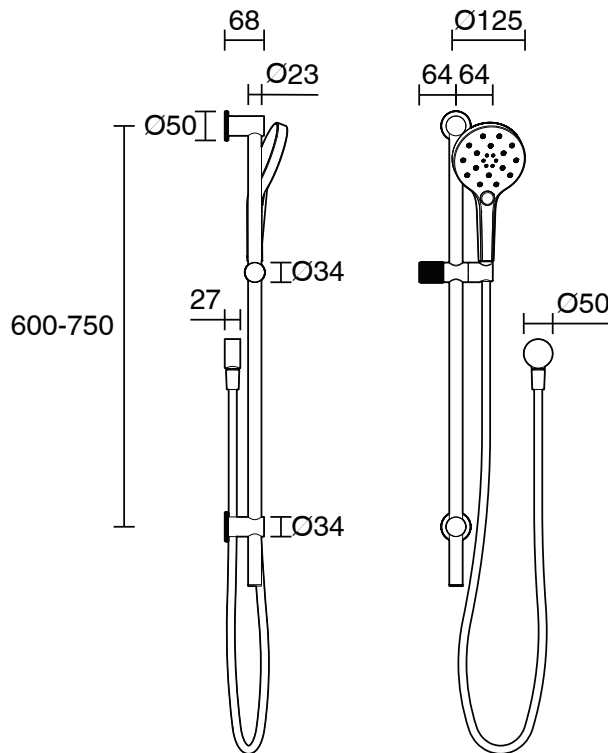

Milli Marq Edit Single Rail Shower Brushed Gunmetal (4 Star)

22000

SPECIFICATIONS

Recommended Use	Domestic;Commercial;Hotel
Colour Finish	Brushed Gunmetal
Primary Material	ABS
Recommended Pressure Range	150 - 500 kPa as per AS3500
Max Continuous Working Pressure (kPa)	500
Max Continuous Working Temperature (deg C)	65
Min Continuous Working Temperature (deg C)	5
Hot Water Unit Suitability	Storage Tank;Continuous Flow

WARRANTY

Warranty - Domestic Use (Years)	15
Spare Parts & Labour (Years)	1

Please refer to Warranty Page for full Terms and Conditions

Dimensions are nominal measurements only.

CLEANING RECOMMENDATIONS:

We recommend the use of soapy water or approved cleaners. This product should not be cleaned with abrasive materials. Damage caused by any improper treatment is not covered by the product warranty. Refer to Warranty Conditions

Disclaimer: Products in this specification manual must by regulation be installed by licensed and registered trade people. The manufacturer/distributor reserves the right to vary specifications or delete models from their range without prior notification. Dimensions are nominal measurements only. Dimensions and set-outs listed are correct at time of publication however the manufacturer/distributor takes no responsibility for printing errors.

Published 12/03/2025

To see the complete Milli range go to www.reece.com.au