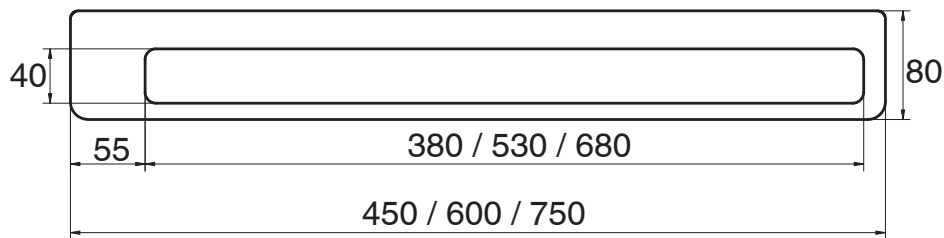

Milli Glance Single Towel Rail 600mm Chrome

9503865

SPECIFICATIONS

Recommended Use	Domestic, Hotel & Commercial
Colour	Chrome

WARRANTY

Replacement Only - Domestic Use 15 Years

Please refer to Warranty Page for full Terms and Conditions

Disclaimer: Products in this specification manual must by regulation be installed by licensed and registered trade people. The manufacturer/distributor reserves the right to vary specifications or delete models from their range without prior notification. Dimensions are nominal measurements only. Dimensions and set-outs listed are correct at time of publication however the manufacturer/distributor takes no responsibility for printing errors.