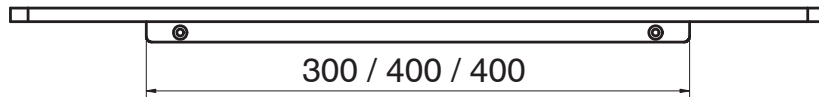

Milli Glance Single Towel Rail 600mm Chrome

9503865

SPECIFICATIONS

Recommended Use	Domestic, Hotel & Commercial
Colour	Chrome

WARRANTY

Replacement Only - Domestic Use 15 Years

Please refer to Warranty Page for full Terms and Conditions