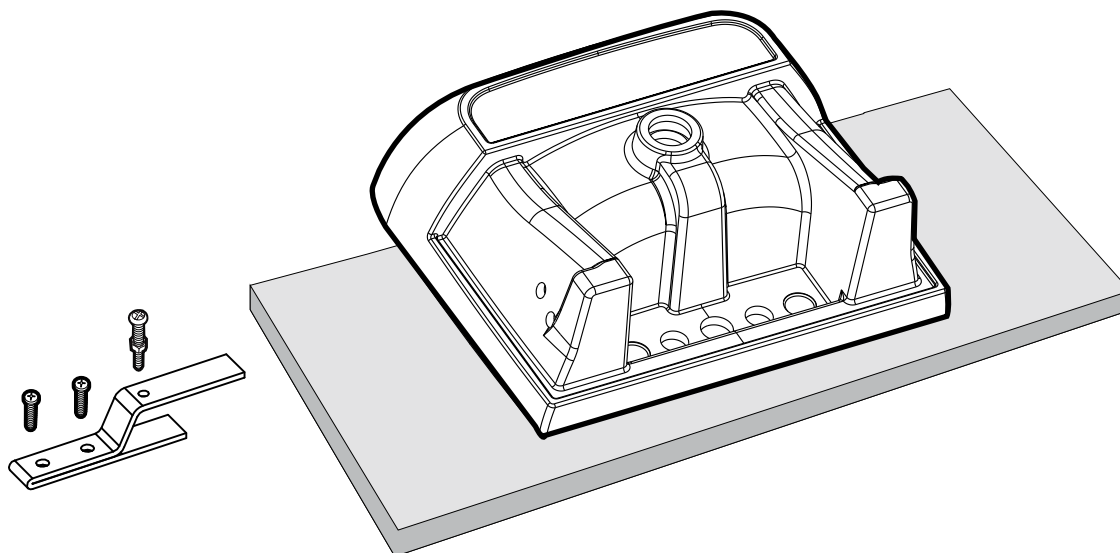

AMERICAN STANDARD

CYGNET SEMI RECESSED BASIN 500MM

Dimensions are nominal measurements only.

SPECIFICATION

Recommended Use	Domestic, hotel or commercial
Material	Vitreous China
Weight	16kg
Fixing	Fixed to Bench top using fixing clips (supplied)
Integrated Overflow	Yes
Tap Hole Availability	0 or 1 tapholes
Plug & Waste	Suits 32 x 40mm overflow waste (not supplied)
Capacity	4 litres
Colour Availability	White
Template	Supplied

Damage caused by any improper treatment is not covered by the product warranty. Refer to Warranty Conditions.

Disclaimer: Products in this specification manual must by regulation be installed by licensed and registered trade people. The manufacturer/distributor reserves the right to vary specifications or delete models from their range without prior notification. Dimensions are nominal measurements only. Dimensions and setouts listed are correct at time of publication however the manufacturer/distributor takes no responsibility for printing errors.

Tech Page Version 1

AMERICAN STANDARD

CYGNET SEMI RECESSED BASIN 500MM

INSTALLATION INSTRUCTIONS

Plumbers, please ensure a copy of the installation instructions is left with the end user for future reference