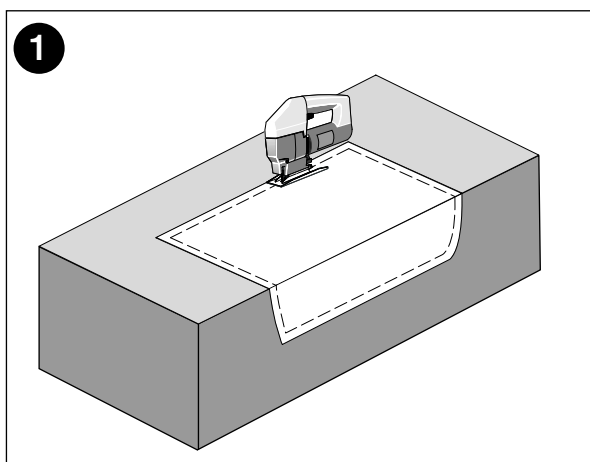

AMERICAN STANDARD

CYGNET SEMI RECESSED BASIN 500MM

Dimensions are nominal measurements only.

SPECIFICATION

Recommended Use	Domestic, hotel or commercial
Material	Vitreous China
Weight	16kg
Fixing	Fixed to Bench top using fixing clips (supplied)
Integrated Overflow	Yes
Tap Hole Availability	0 or 1 tapholes
Plug & Waste	Suits 32 x 40mm overflow waste (not supplied)
Capacity	4 litres
Colour Availability	White
Template	Supplied

Damage caused by any improper treatment is not covered by the product warranty. Refer to Warranty Conditions.

Disclaimer: Products in this specification manual must by regulation be installed by licensed and registered trade people. The manufacturer/distributor reserves the right to vary specifications or delete models from their range without prior notification. Dimensions are nominal measurements only. Dimensions and setouts listed are correct at time of publication however the manufacturer/distributor takes no responsibility for printing errors.

Tech Page Version 1

AMERICAN STANDARD

CYGNET SEMI RECESSED BASIN 500MM

INSTALLATION INSTRUCTIONS

Plumbers, please ensure a copy of the installation instructions is left with the end user for future reference