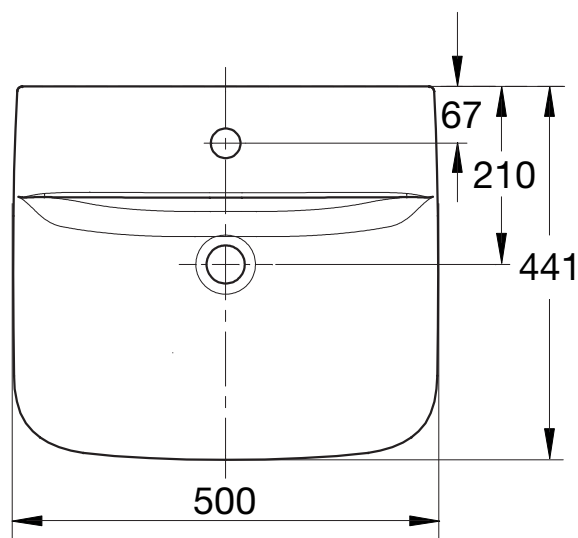

AMERICAN STANDARD

CYGNET SEMI RECESSED BASIN 500MM

Dimensions are nominal measurements only.

SPECIFICATION

Recommended Use	Domestic, hotel or commercial
Material	Vitreous China
Weight	16kg
Fixing	Fixed to Bench top using fixing clips (supplied)
Integrated Overflow	Yes
Tap Hole Availability	0 or 1 tapholes
Plug & Waste	Suits 32 x 40mm overflow waste (not supplied)
Capacity	4 litres
Colour Availability	White
Template	Supplied