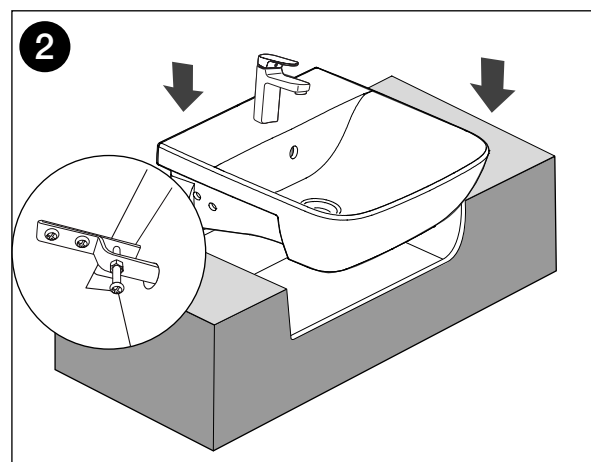

AMERICAN STANDARD

CYGNET SEMI RECESSED BASIN 500MM

Dimensions are nominal measurements only.

SPECIFICATION

Recommended Use	Domestic, hotel or commercial
Material	Vitreous China
Weight	16kg
Fixing	Fixed to Bench top using fixing clips (supplied)
Integrated Overflow	Yes
Tap Hole Availability	0 or 1 tapholes
Plug & Waste	Suits 32 x 40mm overflow waste (not supplied)
Capacity	4 litres
Colour Availability	White
Template	Supplied

Damage caused by any improper treatment is not covered by the product warranty. Refer to Warranty Conditions.

Disclaimer: Products in this specification manual must by regulation be installed by licensed and registered trade people. The manufacturer/distributor reserves the right to vary specifications or delete models from their range without prior notification. Dimensions are nominal measurements only. Dimensions and setouts listed are correct at time of publication however the manufacturer/distributor takes no responsibility for printing errors.

Tech Page Version 1

AMERICAN STANDARD

CYGNET SEMI RECESSED BASIN 500MM

INSTALLATION INSTRUCTIONS

Plumbers, please ensure a copy of the installation instructions is left with the end user for future reference