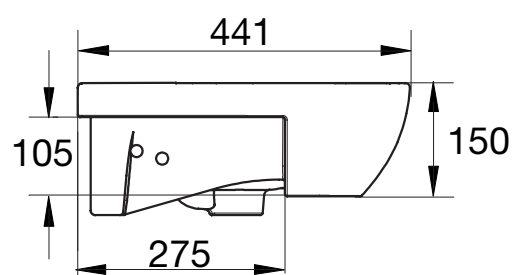

AMERICAN STANDARD

CYGNET SEMI RECESSED BASIN 500MM

Dimensions are nominal measurements only.

SPECIFICATION

Recommended Use	Domestic, hotel or commercial
Material	Vitreous China
Weight	16kg
Fixing	Fixed to Bench top using fixing clips (supplied)
Integrated Overflow	Yes
Tap Hole Availability	0 or 1 tapholes
Plug & Waste	Suits 32 x 40mm overflow waste (not supplied)
Capacity	4 litres
Colour Availability	White
Template	Supplied

Damage caused by any improper treatment is not covered by the product warranty. Refer to Warranty Conditions.

Disclaimer: Products in this specification manual must by regulation be installed by licensed and registered trade people. The manufacturer/distributor reserves the right to vary specifications or delete models from their range without prior notification. Dimensions are nominal measurements only. Dimensions and setouts listed are correct at time of publication however the manufacturer/distributor takes no responsibility for printing errors.

Tech Page Version 1

AMERICAN STANDARD

CYGNET SEMI RECESSED BASIN 500MM

INSTALLATION INSTRUCTIONS

Plumbers, please ensure a copy of the installation instructions is left with the end user for future reference