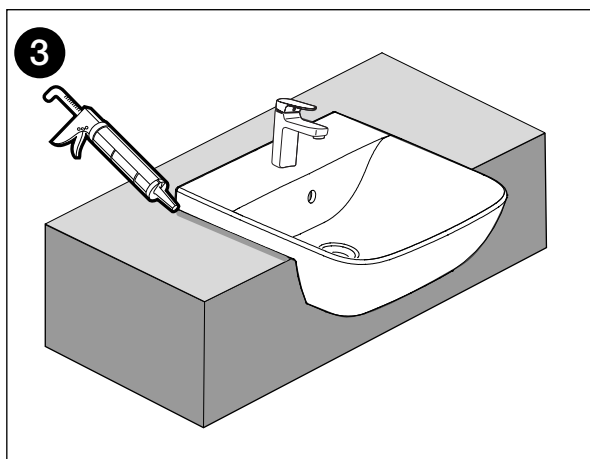

AMERICAN STANDARD

CYGNET SEMI RECESSED BASIN 500MM

Dimensions are nominal measurements only.

SPECIFICATION

Recommended Use	Domestic, hotel or commercial
Material	Vitreous China
Weight	16kg
Fixing	Fixed to Bench top using fixing clips (supplied)
Integrated Overflow	Yes
Tap Hole Availability	0 or 1 tapholes
Plug & Waste	Suits 32 x 40mm overflow waste (not supplied)
Capacity	4 litres
Colour Availability	White
Template	Supplied

Damage caused by any improper treatment is not covered by the product warranty. Refer to Warranty Conditions.

Disclaimer: Products in this specification manual must by regulation be installed by licensed and registered trade people. The manufacturer/distributor reserves the right to vary specifications or delete models from their range without prior notification. Dimensions are nominal measurements only. Dimensions and setouts listed are correct at time of publication however the manufacturer/distributor takes no responsibility for printing errors.

Tech Page Version 1

AMERICAN STANDARD

CYGNET SEMI RECESSED BASIN 500MM

INSTALLATION INSTRUCTIONS

Plumbers, please ensure a copy of the installation instructions is left with the end user for future reference