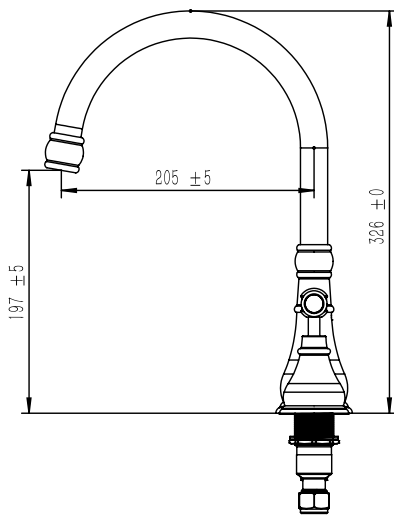

Milli Voir Hob Gooseneck Sink / Spa Set Lever Porcelain Handles Brushed Gold (4 Star)

2266238

SPECIFICATIONS

Recommended Use	Domestic, Hotel & Commercial
Colour	Brushed Gold
Body Material	DR Brass
Recommended Pressure Range	150 - 500 kPa
Maximum Continuous Working Temperature	80 deg C
Suitable for Storage Tank Hot Water	Yes
Suitable for Continuous Flow Hot Water	Yes
Suitable for Gravity Feed Hot Water	No

WARRANTY

Warranty - Domestic Use	15 Years
Spare Parts & Labour	12 Months

Please refer to Warranty Page for full Terms and Conditions