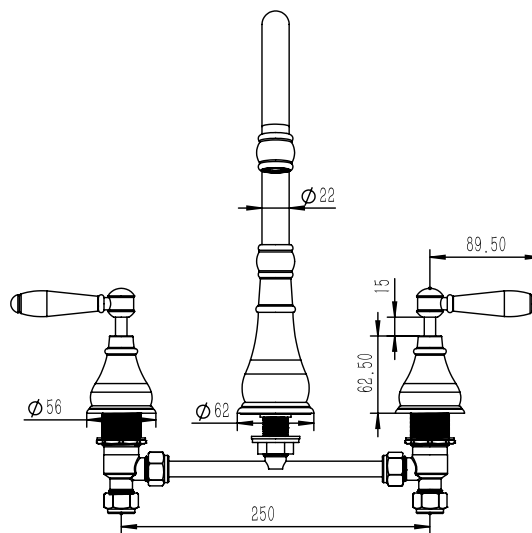

Milli Voir Hob Gooseneck Sink / Spa Set Lever Porcelain Handles Brushed Gold (4 Star)

2266238

SPECIFICATIONS

Recommended Use	Domestic, Hotel & Commercial
Colour	Brushed Gold
Body Material	DR Brass
Recommended Pressure Range	150 - 500 kPa
Maximum Continuous Working Temperature	80 deg C
Suitable for Storage Tank Hot Water	Yes
Suitable for Continuous Flow Hot Water	Yes
Suitable for Gravity Feed Hot Water	No

WARRANTY

Warranty - Domestic Use	15 Years
Spare Parts & Labour	12 Months

Please refer to Warranty Page for full Terms and Conditions