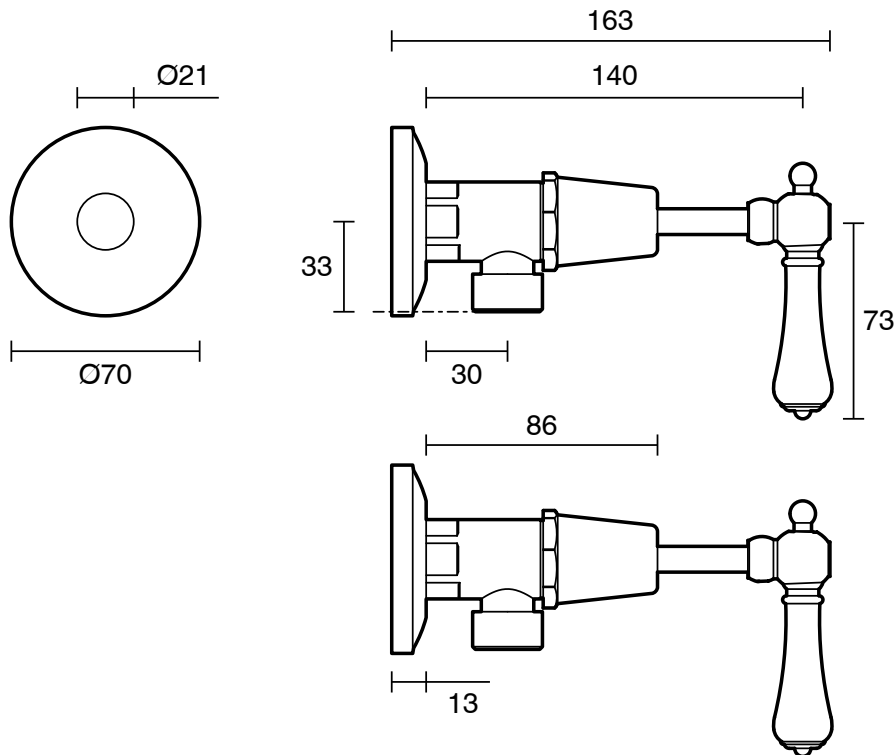

KADO

Kado Era Washing Machine Stops Lever Porcelain Handle Brass Gold

9507629

SPECIFICATIONS

Recommended Use	Domestic, Hotel & Commercial
Colour	Brass Gold with Porcelain Handles
Finish	Polished
Material	DR Brass
Recommended Pressure Range	150 - 500 kPa
Maximum Continuous Working Temperature	80 deg C
Suitable for Storage Tank Hot Water	Yes
Suitable for Continuous Flow Hot Water	Yes
Suitable for Gravity Feed Hot Water	No

WARRANTY

Warranty - Domestic Use	10 Years
Spare Parts & Labour	12 Months

Please refer to Warranty Page for full Terms and Conditions

Dimensions are nominal measurements only.

CLEANING RECOMMENDATIONS:

We recommend the use of soapy water or approved cleaners. This product should not be cleaned with abrasive materials. Damage caused by any improper treatment is not covered by the product warranty. Refer to Warranty Conditions

Disclaimer: Products in this specification manual must by regulation be installed by licensed and registered trade people. The manufacturer/distributor reserves the right to vary specifications or delete models from their range without prior notification. Dimensions are nominal measurements only. Dimensions and set-outs listed are correct at time of publication however the manufacturer/distributor takes no responsibility for printing errors.

Published 12/10/2023

To see the complete Kado range go to www.reece.com.au

WaterMark
AS/NZS 3718
WM-022967