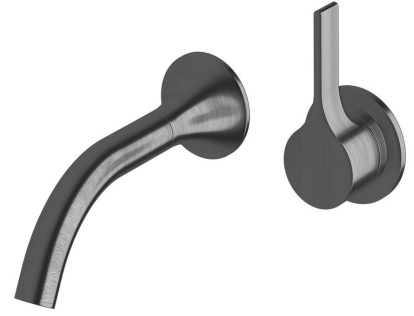

Dimensions are nominal measurements only.

CLEANING RECOMMENDATIONS:

We recommend the use of soapy water or approved cleaners. This product should not be cleaned with abrasive materials. Damage caused by any improper treatment is not covered by the product warranty. Refer to Warranty Conditions

Disclaimer: Products in this specification manual must by regulation be installed by licensed and registered trade people. The manufacturer/distributor reserves the right to vary specifications or delete models from their range without prior notification. Dimensions are nominal measurements only. Dimensions and set-outs listed are correct at time of publication however the manufacturer/distributor takes no responsibility for printing errors.

Published 02/07/2021

To see the complete Milli range go to www.reece.com.au