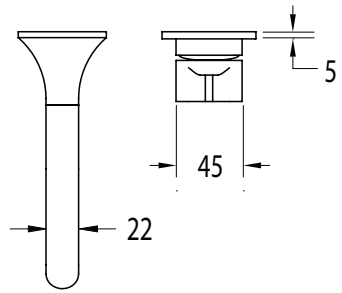

Dimensions are nominal measurements only.

CLEANING RECOMMENDATIONS:

We recommend the use of soapy water or approved cleaners. This product should not be cleaned with abrasive materials. Damage caused by any improper treatment is not covered by the product warranty. Refer to Warranty Conditions

Disclaimer: Products in this specification manual must by regulation be installed by licensed and registered trade people. The manufacturer/distributor reserves the right to vary specifications or delete models from their range without prior notification. Dimensions are nominal measurements only. Dimensions and set-outs listed are correct at time of publication however the manufacturer/distributor takes no responsibility for printing errors.

Published 02/07/2021

To see the complete Milli range go to www.reece.com.au