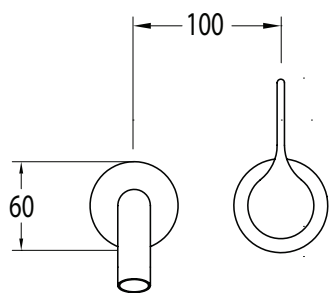

Dimensions are nominal measurements only.

CLEANING RECOMMENDATIONS:

We recommend the use of soapy water or approved cleaners. This product should not be cleaned with abrasive materials. Damage caused by any improper treatment is not covered by the product warranty. Refer to Warranty Conditions

Disclaimer: Products in this specification manual must by regulation be installed by licensed and registered trade people. The manufacturer/distributor reserves the right to vary specifications or delete models from their range without prior notification. Dimensions are nominal measurements only. Dimensions and set-outs listed are correct at time of publication however the manufacturer/distributor takes no responsibility for printing errors.

Published 02/07/2021

To see the complete Milli range go to www.reece.com.au