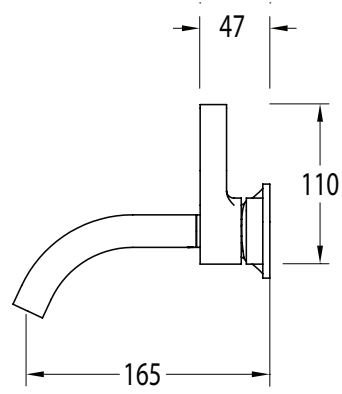

Milli Oria Wall Bath Mixer Outlet System 165mm PVD Brushed Gunmetal

2265624

SPECIFICATIONS

Recommended Use	Domestic, Hotel & Commercial
Colour	Gunmetal
Finish	Brushed
Material	Brass
Recommended Pressure Range	250-500kPa
Maximum Continuous Working Temperature	65 deg C
Suitable for Storage Tank Hot Water	Yes
Suitable for Continuous Flow Hot Water	Yes
Suitable for Gravity Feed Hot Water	No

WARRANTY

Warranty - Domestic Use	15 Years
Spare Parts & Labour	12 Months

Please refer to Warranty Page for full Terms and Conditions

Dimensions are nominal measurements only.

CLEANING RECOMMENDATIONS:

We recommend the use of soapy water or approved cleaners. This product should not be cleaned with abrasive materials. Damage caused by any improper treatment is not covered by the product warranty. Refer to Warranty Conditions

Disclaimer: Products in this specification manual must by regulation be installed by licensed and registered trade people. The manufacturer/distributor reserves the right to vary specifications or delete models from their range without prior notification. Dimensions are nominal measurements only. Dimensions and set-outs listed are correct at time of publication however the manufacturer/distributor takes no responsibility for printing errors.

Published 02/07/2021

To see the complete Milli range go to www.reece.com.au