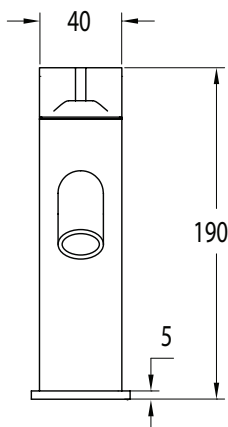

Milli

Milli Oria Basin Mixer PVD Matte Black (5 Star)

2265612

SPECIFICATIONS

Recommended Use	Domestic, Hotel & Commercial
Colour	Black
Finish	Matte
Material	Brass
Recommended Pressure Range	250-500kPa
Maximum Continuous Working Temperature	65 deg C
Suitable for Storage Tank Hot Water	Yes
Suitable for Continuous Flow Hot Water	Yes
Suitable for Gravity Feed Hot Water	No

WARRANTY

Warranty - Domestic Use	15 Years
Spare Parts & Labour	12 Months

Please refer to Warranty Page for full Terms and Conditions