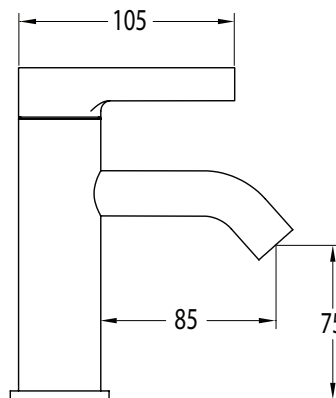

Milli

Milli Oria Basin Mixer PVD Matte Black (5 Star)

2265612

SPECIFICATIONS

Recommended Use	Domestic, Hotel & Commercial
Colour	Black
Finish	Matte
Material	Brass
Recommended Pressure Range	250-500kPa
Maximum Continuous Working Temperature	65 deg C
Suitable for Storage Tank Hot Water	Yes
Suitable for Continuous Flow Hot Water	Yes
Suitable for Gravity Feed Hot Water	No

WARRANTY

Warranty - Domestic Use	15 Years
Spare Parts & Labour	12 Months

Please refer to Warranty Page for full Terms and Conditions