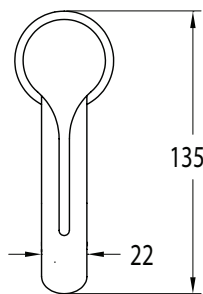

Milli

Milli Oria Basin Mixer PVD Matte Black (5 Star)

2265612

SPECIFICATIONS

Recommended Use	Domestic, Hotel & Commercial
Colour	Black
Finish	Matte
Material	Brass
Recommended Pressure Range	250-500kPa
Maximum Continuous Working Temperature	65 deg C
Suitable for Storage Tank Hot Water	Yes
Suitable for Continuous Flow Hot Water	Yes
Suitable for Gravity Feed Hot Water	No

WARRANTY

Warranty - Domestic Use	15 Years
Spare Parts & Labour	12 Months

Please refer to Warranty Page for full Terms and Conditions