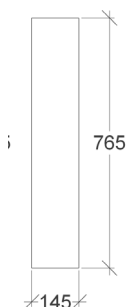

KADO

ASPECT MIRROR CABINET

SPECIFICATIONS

Recommended Use	Domestic, hotel and commercial.
Materials	Timber laminate, MDF MR E0 (Medium Density Fibreboard, Moisture Resistant, Rated Emission Level E0)(Internal) Mirror - 4mm Australian mirror (copper free)
Colour variations	White satin polyurethane, Angora Oak, Tasmanian Oak, Rojo Walnut, Bottega Oak
Shelves	3 Adjustable shelves
Doors	Soft close doors
Inclusions	Internal double powerpoint
Fixing	Bolted/Screwed to the wall by a licensed tradesperson. Fixings not including

To see the complete Rifco range go to
www.reece.com.au/bathrooms

STANDARD SIZES	450	600	600	750	900	1200	1200	1500	1800
		Single	Double			Double	Three		
Height (mm)	765	765	765	765	765	765	765	765	765
Width (mm)	450	600	600	750	900	1200	1200	1500	1800
Depth (mm)	145	145	145	145	145	145	145	145	145
Number of doors	1	1	2	2	2	2	3	3	4
Adjustable shelves	3	3	3	3	3	3	3	3	3

Tech Page Version 1

KADO

ASPECT MIRROR CABINET

FRONT VIEW

SIDE VIEW

Dimensions are nominal measurements only.