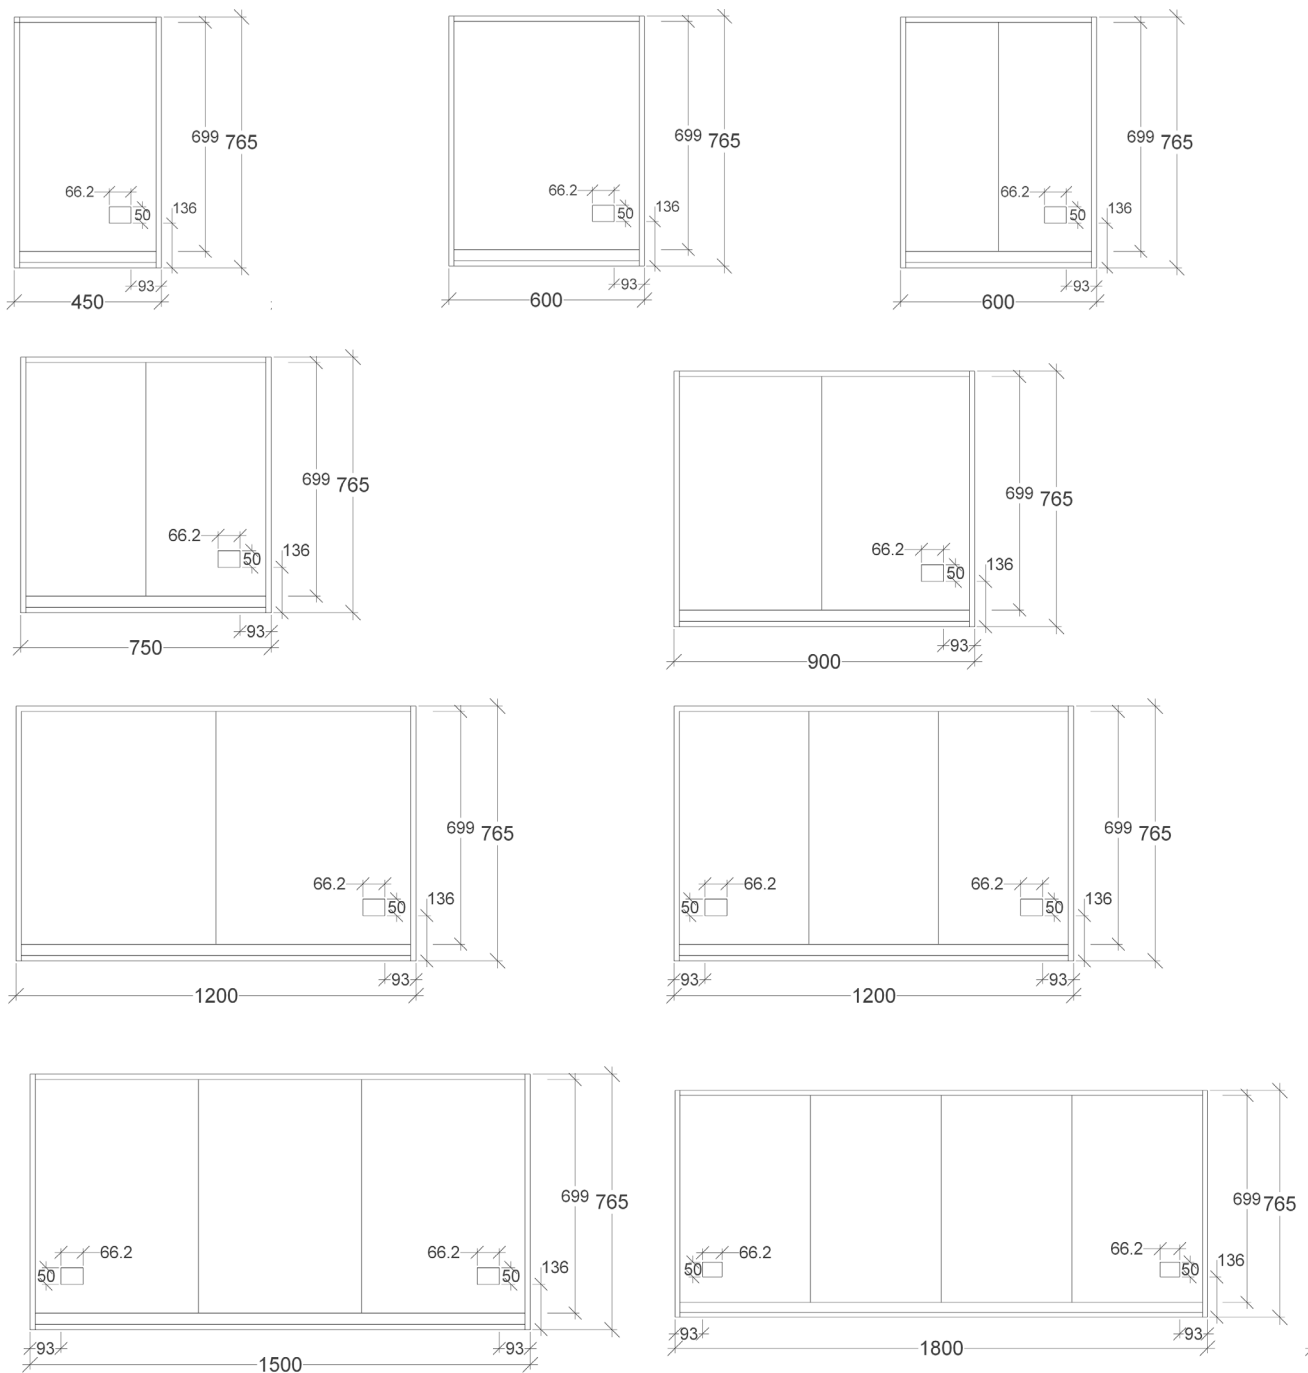

KADO

ASPECT MIRROR CABINET

SPECIFICATIONS

Recommended Use	Domestic, hotel and commercial.
Materials	Timber laminate, MDF MR E0 (Medium Density Fibreboard, Moisture Resistant, Rated Emission Level E0)(Internal) Mirror - 4mm Australian mirror (copper free)
Colour variations	White satin polyurethane, Angora Oak, Tasmanian Oak, Rojo Walnut, Bottega Oak
Shelves	3 Adjustable shelves
Doors	Soft close doors
Inclusions	Internal double powerpoint
Fixing	Bolted/Screwed to the wall by a licensed tradesperson. Fixings not including

To see the complete Rifco range go to
www.reece.com.au/bathrooms

STANDARD SIZES	450	600	600	750	900	1200	1200	1500	1800
		Single	Double			Double	Three		
Height (mm)	765	765	765	765	765	765	765	765	765
Width (mm)	450	600	600	750	900	1200	1200	1500	1800
Depth (mm)	145	145	145	145	145	145	145	145	145
Number of doors	1	1	2	2	2	2	3	3	4
Adjustable shelves	3	3	3	3	3	3	3	3	3

Tech Page Version 1

KADO

ASPECT MIRROR CABINET

FRONT VIEW

SIDE VIEW

Dimensions are nominal measurements only.