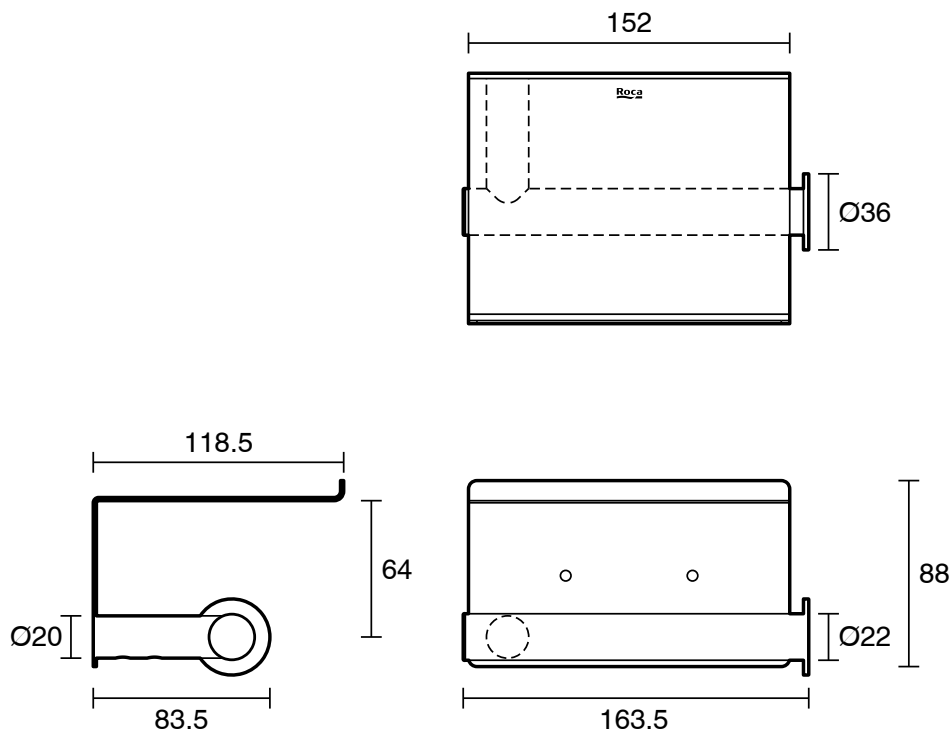

Roca Ona Toilet Roll Holder with Cover Brushed Nickel

15065

SPECIFICATIONS

Recommended Use	Domestic;Commercial;Hotel
Colour Category	Nickel
Colour Finish	Brushed Nickel
Primary Material	Brass

WARRANTY

Replacement Only - Domestic Use	15
Parts Replacement Only	1

Please refer to Warranty Page for full Terms and Conditions

Dimensions are nominal measurements only.

CLEANING RECOMMENDATIONS:

We recommend the use of soapy water or approved cleaners. This product should not be cleaned with abrasive materials. Damage caused by any improper treatment is not covered by the product warranty. Refer to Warranty Conditions

Disclaimer: Products in this specification manual must by regulation be installed by licensed and registered trade people. The manufacturer/distributor reserves the right to vary specifications or delete models from their range without prior notification. Dimensions are nominal measurements only. Dimensions and set-outs listed are correct at time of publication however the manufacturer/distributor takes no responsibility for printing errors.

Published 11/11/2024

To see the complete Roca range go to
www.reece.com.au