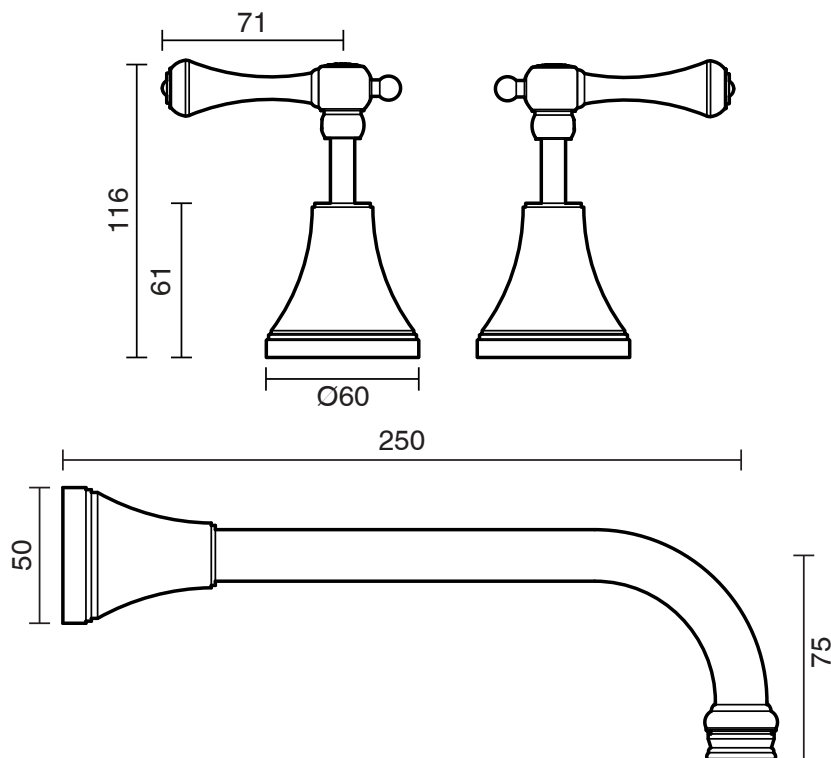

KADO

Kado Era Wall Bath Set 250mm Lever Handle Matte Black

2263696

SPECIFICATIONS

Recommended Use	Domestic, Hotel & Commercial
Colour	Matte Black
Finish	Matte
Material	DR Brass
Recommended Pressure Range	150 - 500 kPa
Maximum Continuous Working Temperature	80 deg C
Suitable for Storage Tank Hot Water	Yes
Suitable for Continuous Flow Hot Water	Yes
Suitable for Gravity Feed Hot Water	No

WARRANTY

Warranty - Domestic Use	10 Years
Spare Parts & Labour	12 Months

Please refer to Warranty Page for full Terms and Conditions

Dimensions are nominal measurements only.

CLEANING RECOMMENDATIONS:

We recommend the use of soapy water or approved cleaners. This product should not be cleaned with abrasive materials. Damage caused by any improper treatment is not covered by the product warranty. Refer to Warranty Conditions

Disclaimer: Products in this specification manual must by regulation be installed by licensed and registered trade people. The manufacturer/distributor reserves the right to vary specifications or delete models from their range without prior notification. Dimensions are nominal measurements only. Dimensions and set-outs listed are correct at time of publication however the manufacturer/distributor takes no responsibility for printing errors.

Published 12/10/2023

To see the complete Kado range go to www.reece.com.au