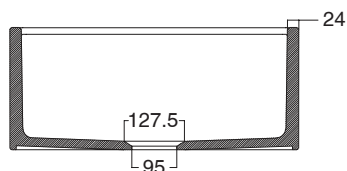

Dimensions are nominal measurements only.

CLEANING RECOMMENDATIONS:

We recommend the use of soapy water or approved cleaners. This product should not be cleaned with abrasive materials. Damage caused by any improper treatment is not covered by the product warranty. Refer to Warranty Conditions

Disclaimer: Products in this specification manual must by regulation be installed by licensed and registered trade people. The manufacturer/distributor reserves the right to vary specifications or delete models from their range without prior notification. Dimensions are nominal measurements only. Dimensions and set-outs listed are correct at time of publication however the manufacturer/distributor takes no responsibility for printing errors.

Published 03/08/2022

To see the complete Memo range go to www.reece.com.au