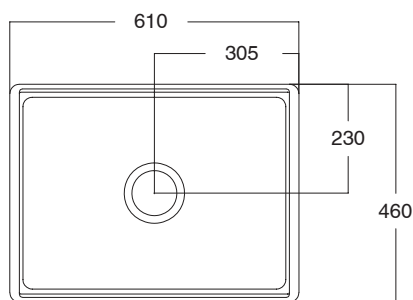

Dimensions are nominal measurements only.

CLEANING RECOMMENDATIONS:

We recommend the use of soapy water or approved cleaners. This product should not be cleaned with abrasive materials. Damage caused by any improper treatment is not covered by the product warranty. Refer to Warranty Conditions

Disclaimer: Products in this specification manual must by regulation be installed by licensed and registered trade people. The manufacturer/distributor reserves the right to vary specifications or delete models from their range without prior notification. Dimensions are nominal measurements only. Dimensions and set-outs listed are correct at time of publication however the manufacturer/distributor takes no responsibility for printing errors.

Published 03/08/2022

To see the complete Memo range go to www.reece.com.au