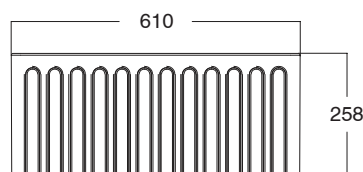

Dimensions are nominal measurements only.

CLEANING RECOMMENDATIONS:

We recommend the use of soapy water or approved cleaners. This product should not be cleaned with abrasive materials. Damage caused by any improper treatment is not covered by the product warranty. Refer to Warranty Conditions

Disclaimer: Products in this specification manual must by regulation be installed by licensed and registered trade people. The manufacturer/distributor reserves the right to vary specifications or delete models from their range without prior notification. Dimensions are nominal measurements only. Dimensions and set-outs listed are correct at time of publication however the manufacturer/distributor takes no responsibility for printing errors.

Published 03/08/2022

To see the complete Memo range go to www.reece.com.au