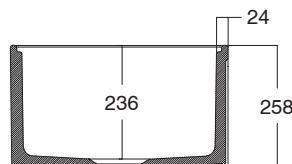

Dimensions are nominal measurements only.

CLEANING RECOMMENDATIONS:

We recommend the use of soapy water or approved cleaners. This product should not be cleaned with abrasive materials. Damage caused by any improper treatment is not covered by the product warranty. Refer to Warranty Conditions

Disclaimer: Products in this specification manual must by regulation be installed by licensed and registered trade people. The manufacturer/distributor reserves the right to vary specifications or delete models from their range without prior notification. Dimensions are nominal measurements only. Dimensions and set-outs listed are correct at time of publication however the manufacturer/distributor takes no responsibility for printing errors.

Published 03/08/2022

To see the complete Memo range go to www.reece.com.au