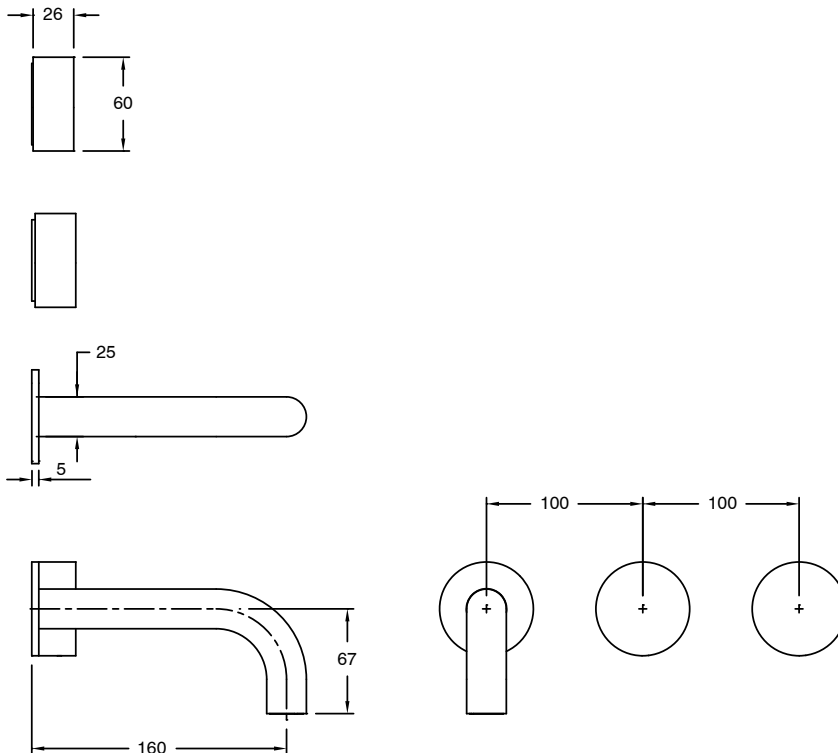

SUSSEX

Sussex Pure Wall Bath Hostess System 200mm Right Hand PVD Brushed Gunmetal

9511759

SPECIFICATIONS

Recommended Use	Residential;Commercial
Colour Finish	Brushed Smoke Gunmetal
Primary Material	DR Brass
Recommended Pressure Range	150 - 500 kPa as per AS3500
Max Continuous Working Temperature (deg C)	65
Min Continuous Working Temperature (deg C)	1

WARRANTY

Residential Use (Years)	40
Commercial Use (Years)	10

Please refer to Sussex Warranty page for full Terms and Conditions

Dimensions are nominal measurements only.

CLEANING RECOMMENDATIONS:

We recommend the use of soapy water or approved cleaners. This product should not be cleaned with abrasive materials. Damage caused by any improper treatment is not covered by the product warranty. Refer to Warranty Conditions

Disclaimer: Products in this specification manual must by regulation be installed by licensed and registered trade people. The manufacturer/distributor reserves the right to vary specifications or delete models from their range without prior notification. Dimensions are nominal measurements only. Dimensions and set-outs listed are correct at time of publication however the manufacturer/distributor takes no responsibility for printing errors.

Published 30/03/2026

To see the complete Sussex range go to www.reece.com.au