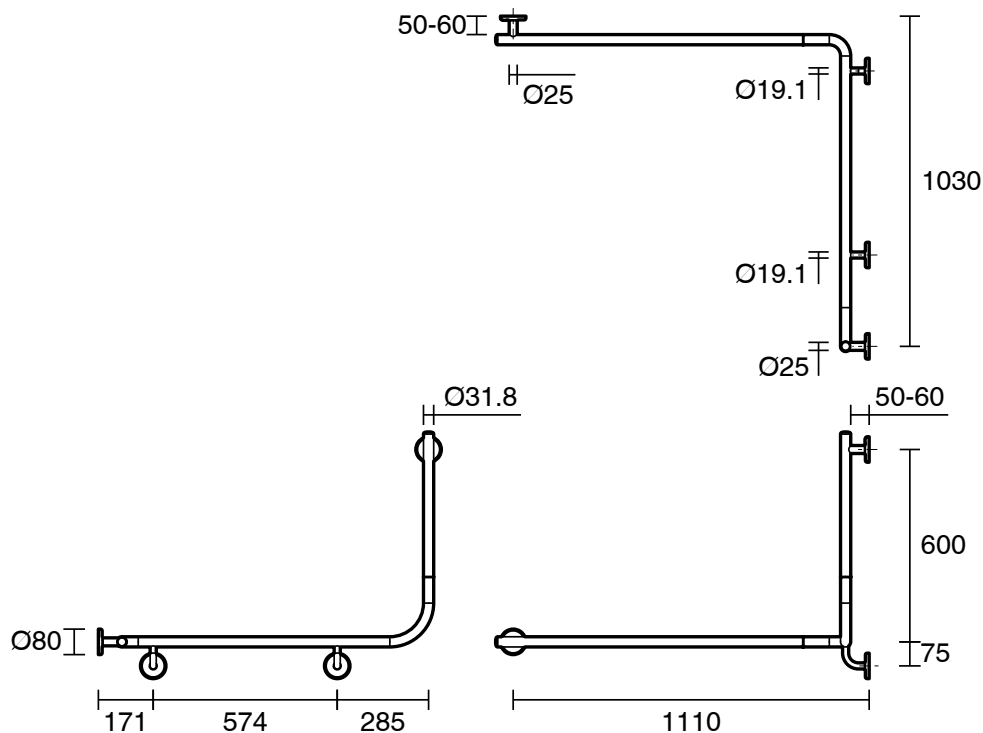

mizu

Mizu Drift 1110 x 1030 x 600 x 90 Degree Accessible Grab Rail Modular Left Hand Polished Stainless Steel

2266550

SPECIFICATIONS

Recommended Use	Domestic, Hotel & Commercial
Colour	Polished Stainless Steel
Material	304 grade (18/8) stainless steel
Weight Capacity	113 kg
Fixings	Double

WARRANTY

Replacement Only - Domestic Use	20 Years
Parts Replacement Only	12 Months

Please refer to Warranty Page for full Terms and Conditions

Dimensions are nominal measurements only.

CLEANING RECOMMENDATIONS:

We recommend the use of soapy water or approved cleaners. This product should not be cleaned with abrasive materials. Damage caused by any improper treatment is not covered by the product warranty. Refer to Warranty Conditions

Disclaimer: Products in this specification manual must by regulation be installed by licensed and registered trade people. The manufacturer/distributor reserves the right to vary specifications or delete models from their range without prior notification. Dimensions are nominal measurements only. Dimensions and set-outs listed are correct at time of publication however the manufacturer/distributor takes no responsibility for printing errors.

To see the complete Mizu range go to www.reece.com.au