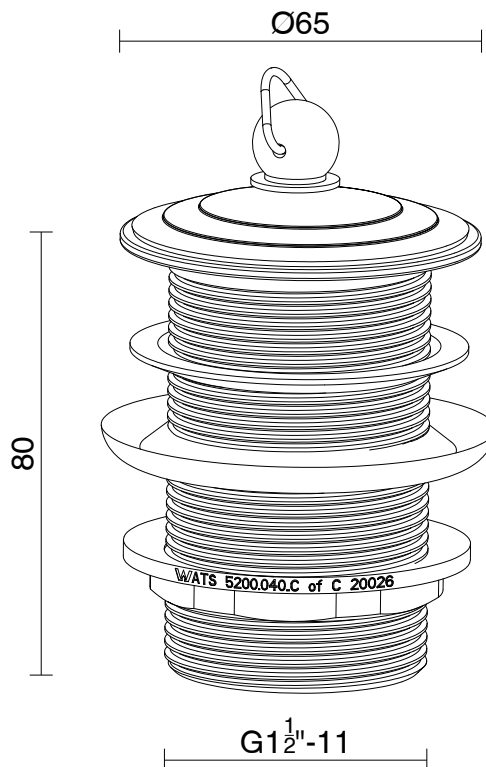

## Mizu Drift 40mm Plug & Waste with No Overflow Matte Black

9512181

SPECIFICATIONS	
Recommended Use	Domestic, Hotel & Commercial
Body Material	DR Brass
Colour	Matte Black
Finish	Matte
Overflow Configuration	No Overflow
Waste Size	40 mm
WARRANTY	
Replacement Only - Domestic Use	12 Months
<i>Please refer to Warranty Page for full Terms and Conditions</i>	

Dimensions are nominal measurements only.