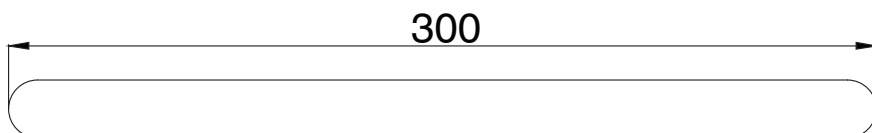

## Mizu Soothe Single Towel Rail 300mm Brushed Gunmetal

2265125

SPECIFICATIONS	
Recommended Use	Domestic;Hotel;Commercial
Colour Finish	Brushed Gunmetal
Primary Material	Zinc
WARRANTY	
Replacement Only - Domestic Use (Years)	10
Parts Replacement Only (Years)	1
<i>Please refer to Warranty Page for full Terms and Conditions</i>	

Dimensions are nominal measurements only.