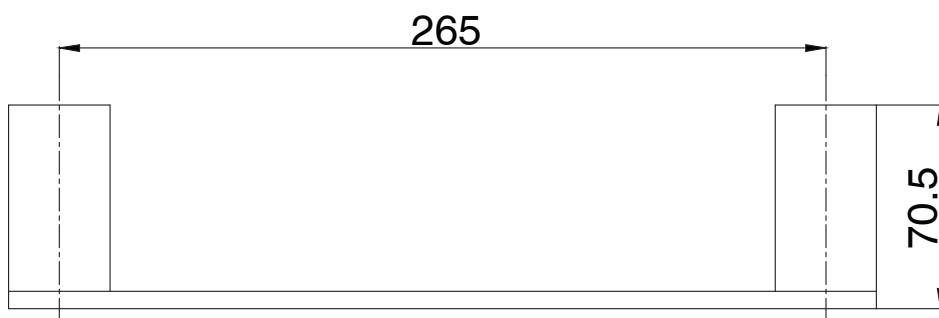

## Mizu Soothe Single Towel Rail 300mm Brushed Gunmetal

2265125

SPECIFICATIONS	
Recommended Use	Domestic;Hotel;Commercial
Colour Finish	Brushed Gunmetal
Primary Material	Zinc
WARRANTY	
Replacement Only - Domestic Use (Years)	10
Parts Replacement Only (Years)	1
<i>Please refer to Warranty Page for full Terms and Conditions</i>	

Dimensions are nominal measurements only.