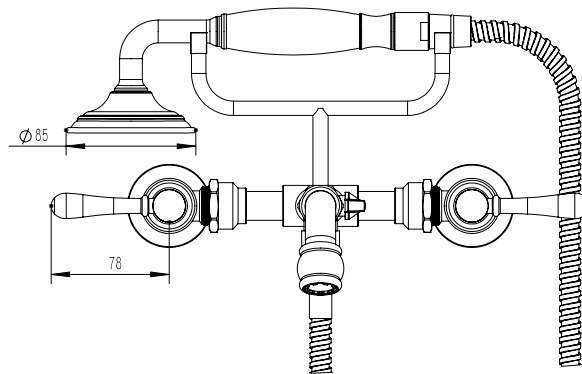

Milli

Milli Voir Wall Mounted Telephone Bath Set Lever Handles Brushed Nickel (3 Star)

2265478

SPECIFICATIONS

Recommended Use	Domestic, hotel and commercial
Colour	Brushed Nickel
Material	DR Brass
Recommended Pressure Range	150 - 500 kPa
Max Continuous Working Pressure	500 kPa
Max Continuous Working Temperature	80 deg C
Suitable for Storage Tank Hot Water	Yes
Suitable for Continuous Flow Hot Water	Yes
Suitable for Gravity Feed Hot Water	No

WARRANTY

Warranty - Domestic Use	15 Years
Spare Parts & Labour	12 Months

Please refer to Warranty Page for full Terms and Conditions

Dimensions are nominal measurements only.

CLEANING RECOMMENDATIONS:

We recommend the use of soapy water or approved cleaners. This product should not be cleaned with abrasive materials. Damage caused by any improper treatment is not covered by the product warranty. Refer to Warranty Conditions

Disclaimer: Products in this specification manual must by regulation be installed by licensed and registered trade people. The manufacturer/distributor reserves the right to vary specifications or delete models from their range without prior notification. Dimensions are nominal measurements only. Dimensions and set-outs listed are correct at time of publication however the manufacturer/distributor takes no responsibility for printing errors.

Published 01/06/2020

To see the complete Milli range go to www.reece.com.au