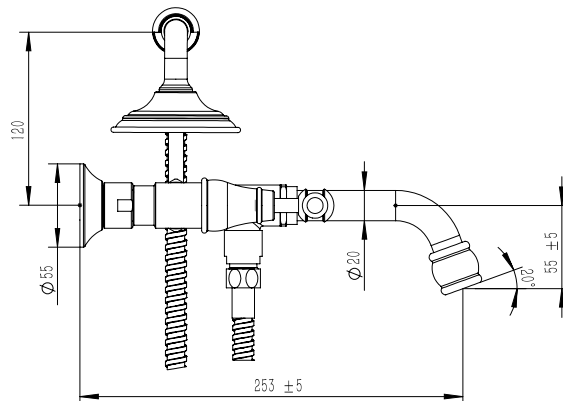

Milli

Milli Voir Wall Mounted Telephone Bath Set Lever Handles Brushed Nickel (3 Star)

2265478

SPECIFICATIONS

Recommended Use	Domestic, hotel and commercial
Colour	Brushed Nickel
Material	DR Brass
Recommended Pressure Range	150 - 500 kPa
Max Continuous Working Pressure	500 kPa
Max Continuous Working Temperature	80 deg C
Suitable for Storage Tank Hot Water	Yes
Suitable for Continuous Flow Hot Water	Yes
Suitable for Gravity Feed Hot Water	No

WARRANTY

Warranty - Domestic Use	15 Years
Spare Parts & Labour	12 Months

Please refer to Warranty Page for full Terms and Conditions

Dimensions are nominal measurements only.

CLEANING RECOMMENDATIONS:

We recommend the use of soapy water or approved cleaners. This product should not be cleaned with abrasive materials. Damage caused by any improper treatment is not covered by the product warranty. Refer to Warranty Conditions

Disclaimer: Products in this specification manual must by regulation be installed by licensed and registered trade people. The manufacturer/distributor reserves the right to vary specifications or delete models from their range without prior notification. Dimensions are nominal measurements only. Dimensions and set-outs listed are correct at time of publication however the manufacturer/distributor takes no responsibility for printing errors.

Published 01/06/2020

To see the complete Milli range go to www.reece.com.au