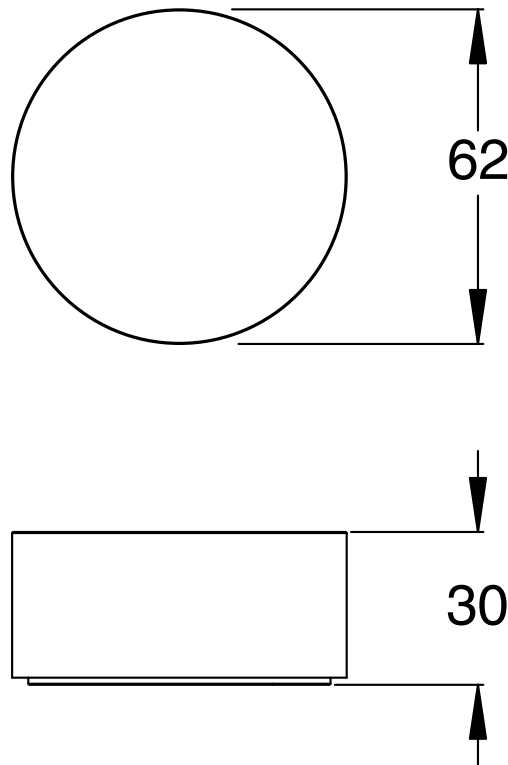

SUSSEX

Sussex Pure Progressive Top Mount Hob Mixer Tap with Cirque Textured Handle PVD Brushed Gold

9510950

SPECIFICATIONS

Recommended Use	Residential;Commercial
Colour Finish	Brushed Gold
Primary Material	DR Brass
Recommended Pressure Range	150 - 500 kPa as per AS3500
Max Continuous Working Temperature (deg C)	65
Min Continuous Working Temperature (deg C)	1

WARRANTY

Residential Use (Years)	40
Commercial Use (Years)	10

Please refer to Sussex Warranty page for full Terms and Conditions

Dimensions are nominal measurements only.

CLEANING RECOMMENDATIONS:

We recommend the use of soapy water or approved cleaners. This product should not be cleaned with abrasive materials. Damage caused by any improper treatment is not covered by the product warranty. Refer to Warranty Conditions

Disclaimer: Products in this specification manual must by regulation be installed by licensed and registered trade people. The manufacturer/distributor reserves the right to vary specifications or delete models from their range without prior notification. Dimensions are nominal measurements only. Dimensions and set-outs listed are correct at time of publication however the manufacturer/distributor takes no responsibility for printing errors.

Published 01/04/2026

To see the complete Sussex range go to www.reece.com.au