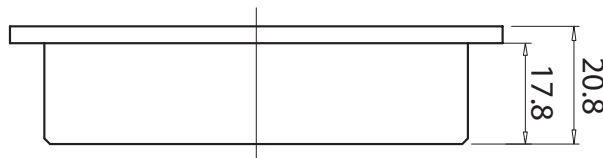

Mizu Drift Brass Trapscrew Grate Square 80mm Matte Black

246021

SPECIFICATIONS

Recommended Use	Domestic, Hotel & Commercial
Material	Brass
Colour	Matte Black
Finish	Matte

WARRANTY

Replacement Only - Domestic Use	12 Months

Please refer to Warranty Page for full Terms and Conditions

Dimensions are nominal measurements only.

CLEANING RECOMMENDATIONS:

We recommend using a soft cloth or moist sponge with soapy water or mild detergent. Rinse with clean water, towel dry after cleaning. Clean regularly to protect surface finish. Do not use chemical or abrasive cleaners, avoid using a scrubbing brush or scourer sponge to clean. A soft brush can be used for hard to reach places. Damage caused by any improper treatment is not covered by the product warranty. Refer to Warranty Conditions.

Disclaimer: Products in this specification manual must by regulation be installed by licensed and registered trade people. The manufacturer/distributor reserves the right to vary specifications or delete models from their range without prior notification. Dimensions are nominal measurements only. Dimensions and set-outs listed are correct at time of publication however the manufacturer/distributor takes no responsibility for printing errors.

Published 22/12/2021

To see the complete Mizu range go to
www.reece.com.au