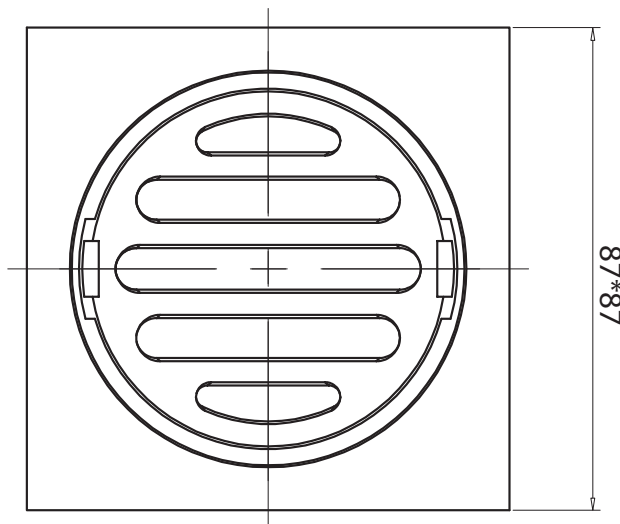

Mizu Drift Brass Trapscrew Grate Square 80mm Matte Black

246021

SPECIFICATIONS

Recommended Use	Domestic, Hotel & Commercial
Material	Brass
Colour	Matte Black
Finish	Matte

WARRANTY

Replacement Only - Domestic Use	12 Months

Please refer to Warranty Page for full Terms and Conditions

Dimensions are nominal measurements only.

CLEANING RECOMMENDATIONS:

We recommend using a soft cloth or moist sponge with soapy water or mild detergent. Rinse with clean water, towel dry after cleaning. Clean regularly to protect surface finish. Do not use chemical or abrasive cleaners, avoid using a scrubbing brush or scourer sponge to clean. A soft brush can be used for hard to reach places. Damage caused by any improper treatment is not covered by the product warranty. Refer to Warranty Conditions.

Disclaimer: Products in this specification manual must by regulation be installed by licensed and registered trade people. The manufacturer/distributor reserves the right to vary specifications or delete models from their range without prior notification. Dimensions are nominal measurements only. Dimensions and set-outs listed are correct at time of publication however the manufacturer/distributor takes no responsibility for printing errors.

Published 22/12/2021

To see the complete Mizu range go to
www.reece.com.au