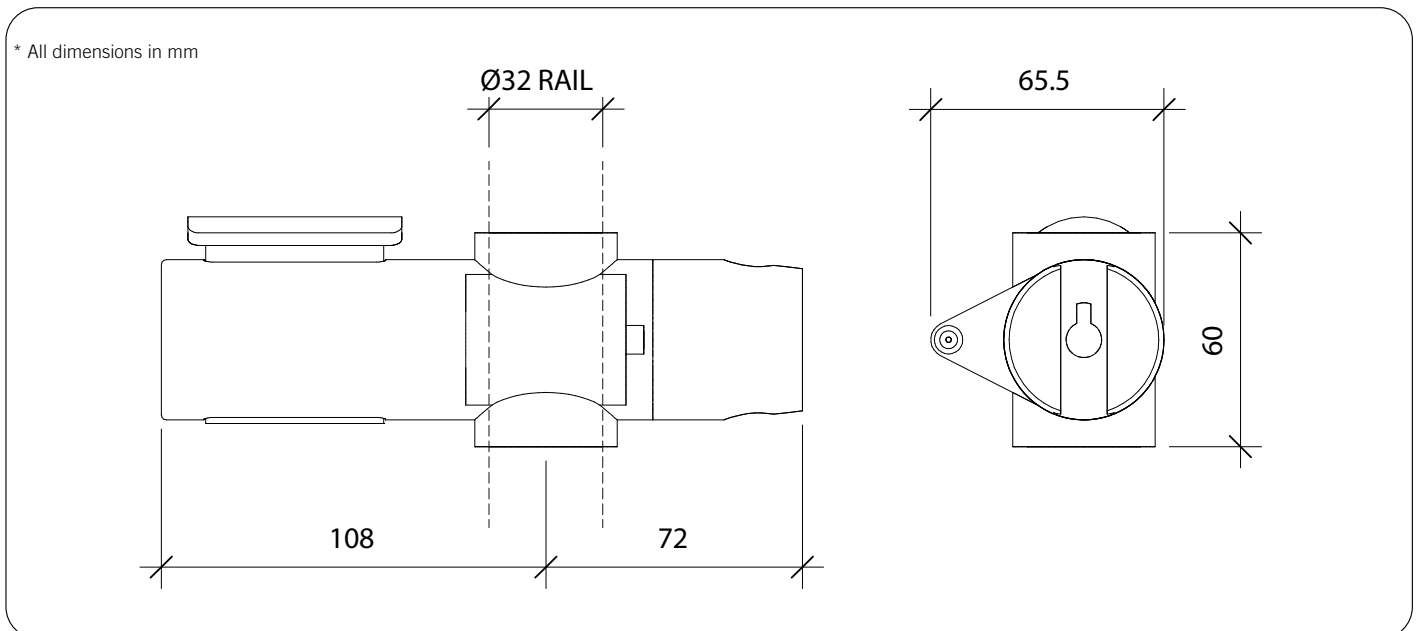

## Materials & Features

Chrome plated ABS finish. Suitable for 32mm diameter shower rail. Easily adjustable and suits most shower handsets.

## Installation

Unit is designed to be retrofitted onto 32mm grab rails.

**Important:** Installation instructions and current rough-in details should be furnished with each fixture. Do not rough in without certified dimensions. Dimensions are subject to manufacturer's tolerance of +/-10mm.