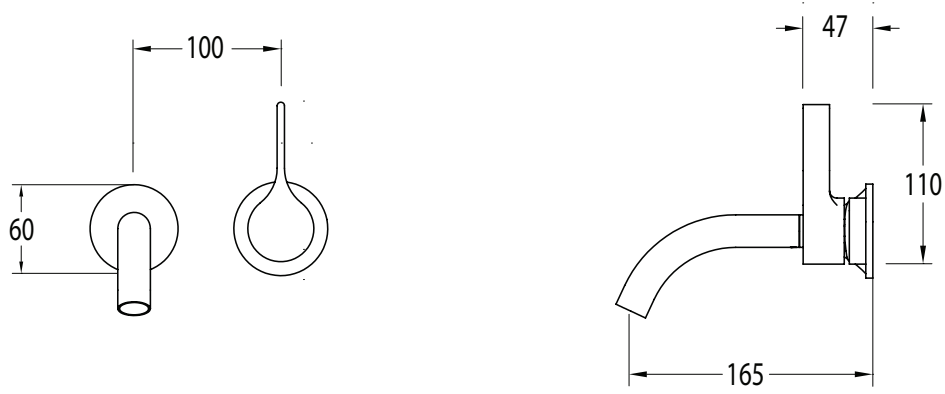

Milli Oria Wall Basin Mixer Outlet System 165mm PVD Brushed Gunmetal (5 Star)

2265634

SPECIFICATIONS

Recommended Use	Domestic, Hotel & Commercial
Colour	Gunmetal
Finish	Brushed
Material	Brass
Recommended Pressure Range	250-500kPa
Maximum Continuous Working Temperature	65 deg C
Suitable for Storage Tank Hot Water	Yes
Suitable for Continuous Flow Hot Water	Yes
Suitable for Gravity Feed Hot Water	No

WARRANTY

Warranty - Domestic Use	15 Years
Spare Parts & Labour	12 Months

Please refer to Warranty Page for full Terms and Conditions

Dimensions are nominal measurements only.

CLEANING RECOMMENDATIONS:

We recommend the use of soapy water or approved cleaners. This product should not be cleaned with abrasive materials. Damage caused by any improper treatment is not covered by the product warranty. Refer to Warranty Conditions

Disclaimer: Products in this specification manual must by regulation be installed by licensed and registered trade people. The manufacturer/distributor reserves the right to vary specifications or delete models from their range without prior notification. Dimensions are nominal measurements only. Dimensions and set-outs listed are correct at time of publication however the manufacturer/distributor takes no responsibility for printing errors.

Published 02/07/2021

To see the complete Milli range go to www.reece.com.au