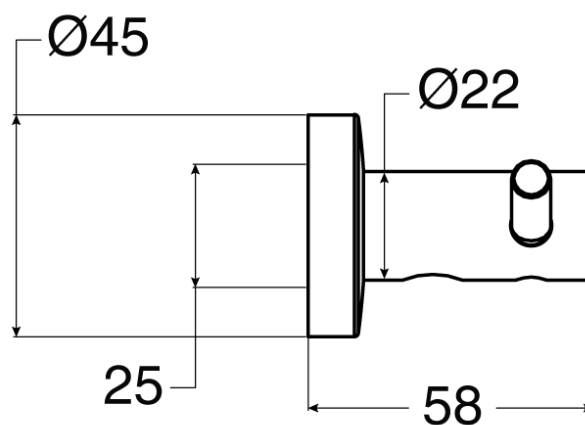

Posh Solus MK2 Robe Hook Matte Black

2263975

SPECIFICATIONS

Recommended Use	Domestic, Hotel & Commercial
Colour	Matte Black

WARRANTY

Domestic Use Replacement Only	10 Years

Please refer to Warranty Page for full Terms and Conditions

Dimensions are nominal measurements only.

CLEANING RECOMMENDATIONS:

We recommend the use of soapy water or approved cleaners. This product should not be cleaned with abrasive materials. Damage caused by any improper treatment is not covered by the product warranty. Refer to Posh Warranty page for full Terms and Conditions.

Disclaimer: Products in this specification manual must by regulation be installed by licensed and registered trade people. The manufacturer/distributor reserves the right to vary specifications or delete models from their range without prior notification. Dimensions are nominal measurements only. Dimensions and set-outs listed are correct at time of publication however the manufacturer/distributor takes no responsibility for printing errors.

Published 27/04/2021

To see the complete Posh range go to
www.reece.com.au