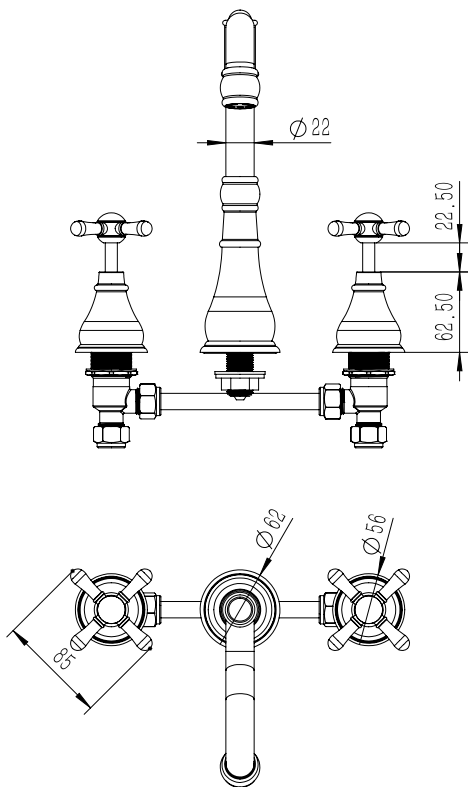

Milli Voir English Basin Set Cross Handle Matte Black (5 Star)

2265394

SPECIFICATIONS

Recommended Use	Domestic, hotel and commercial
Colour	Matte Black
Material	DR Brass
Recommended Pressure Range	150 - 500 kPa
Max Continuous Working Pressure	500 kPa
Max Continuous Working Temperature	80 deg C
Suitable for Storage Tank Hot Water	Yes
Suitable for Continuous Flow Hot Water	Yes
Suitable for Gravity Feed Hot Water	No

WARRANTY

Warranty - Domestic Use	15 Years
Spare Parts & Labour	12 Months

Please refer to Warranty Page for full Terms and Conditions

Dimensions are nominal measurements only.

CLEANING RECOMMENDATIONS:

We recommend the use of soapy water or approved cleaners. This product should not be cleaned with abrasive materials. Damage caused by any improper treatment is not covered by the product warranty. Refer to Warranty Conditions

Disclaimer: Products in this specification manual must by regulation be installed by licensed and registered trade people. The manufacturer/distributor reserves the right to vary specifications or delete models from their range without prior notification. Dimensions are nominal measurements only. Dimensions and set-outs listed are correct at time of publication however the manufacturer/distributor takes no responsibility for printing errors.

Published 01/06/2020

To see the complete Milli range go to www.reece.com.au