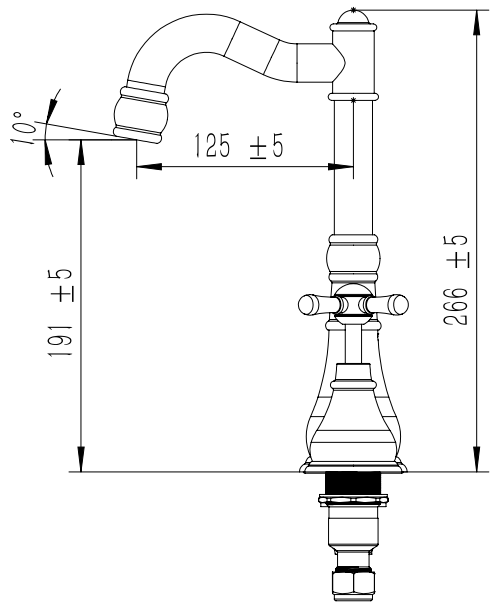

Milli Voir English Basin Set Cross Handle Matte Black (5 Star)

2265394

SPECIFICATIONS

Recommended Use	Domestic, hotel and commercial
Colour	Matte Black
Material	DR Brass
Recommended Pressure Range	150 - 500 kPa
Max Continuous Working Pressure	500 kPa
Max Continuous Working Temperature	80 deg C
Suitable for Storage Tank Hot Water	Yes
Suitable for Continuous Flow Hot Water	Yes
Suitable for Gravity Feed Hot Water	No

WARRANTY

Warranty - Domestic Use	15 Years
Spare Parts & Labour	12 Months

Please refer to Warranty Page for full Terms and Conditions

Dimensions are nominal measurements only.

CLEANING RECOMMENDATIONS:

We recommend the use of soapy water or approved cleaners. This product should not be cleaned with abrasive materials. Damage caused by any improper treatment is not covered by the product warranty. Refer to Warranty Conditions

Disclaimer: Products in this specification manual must by regulation be installed by licensed and registered trade people. The manufacturer/distributor reserves the right to vary specifications or delete models from their range without prior notification. Dimensions are nominal measurements only. Dimensions and set-outs listed are correct at time of publication however the manufacturer/distributor takes no responsibility for printing errors.

Published 01/06/2020

To see the complete Milli range go to www.reece.com.au