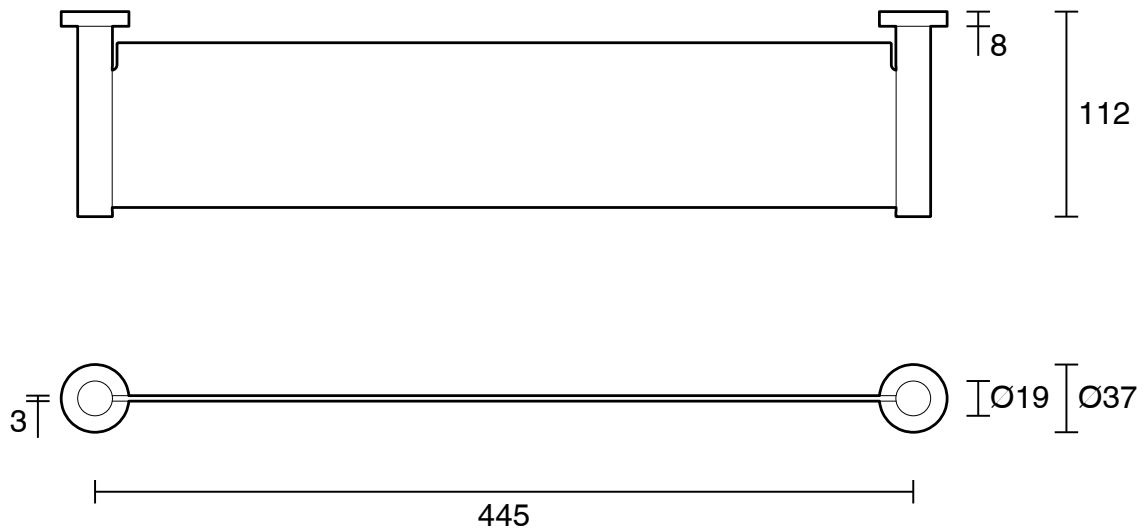

SUSSEX

Sussex Pure Metal Vanity Shelf PVD Brushed Nickel

2266309

| SPECIFICATIONS | |
|---|------------------------|
| Recommended Use | Residential;Commercial |
| Colour Finish | Brushed Nickel |
| Primary Material | Brass |
| WARRANTY | |
| Residential Use (Years) | 40 |
| Commercial Use (Years) | 10 |
| <i>Please refer to Sussex Warranty page for full Terms and Conditions</i> | |