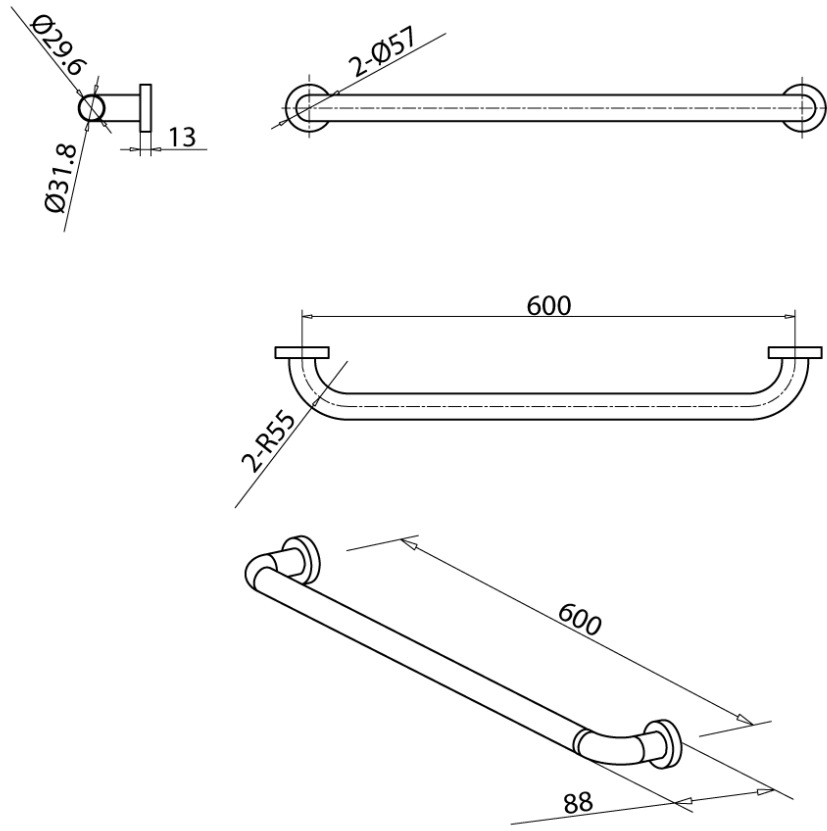

Mobi 32 x 600mm Grab Rail Polished Stainless Steel

9502623

SPECIFICATIONS

Recommended Use	Domestic;Hotel;Commercial
Material	Stainless Steel 304
Colour	Polished Stainless Steel
Mounting	Wall

WARRANTY

Warranty - Domestic Use (Years)	7
Spare Parts & Labour (Years)	1

Please refer to Warranty Page for full Terms and Conditions

Dimensions are nominal measurements only.

CLEANING RECOMMENDATIONS:

We recommend the use of soapy water or approved cleaners. This product should not be cleaned with abrasive materials. Damage caused by any improper treatment is not covered by the product warranty. Refer to Warranty Conditions

Disclaimer: Products in this specification manual must by regulation be installed by licensed and registered trade people. The manufacturer/distributor reserves the right to vary specifications or delete models from their range without prior notification. Dimensions are nominal measurements only. Dimensions and set-outs listed are correct at time of publication however the manufacturer/distributor takes no responsibility for printing errors.

Published 25/03/2025

To see the complete Mobi range go to www.reece.com.au