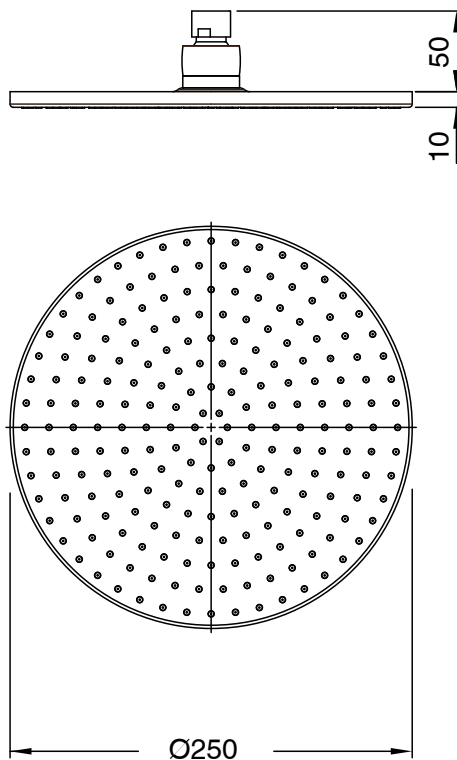

## Sussex Pure Shower Head 250mm PVD Brushed Gold (3 Star)

9510975

Dimensions are nominal measurements only.