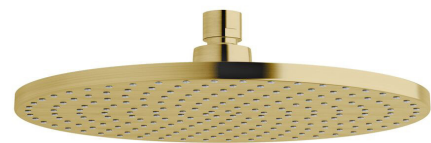

SUSSEX

Sussex Pure Shower Head 250mm PVD Brushed Gold (3 Star)

9510975

SPECIFICATIONS

Recommended Use	Residential;Commercial
Colour Finish	Brushed Gold
Primary Material	DR Brass
Recommended Pressure Range	150 - 500 kPa as per AS3500
Max Continuous Working Temperature (deg C)	65
Min Continuous Working Temperature (deg C)	1

WARRANTY

Residential Use (Years)	40
Commercial Use (Years)	10

Please refer to Sussex Warranty page for full Terms and Conditions

Dimensions are nominal measurements only.

CLEANING RECOMMENDATIONS:

We recommend the use of soapy water or approved cleaners. This product should not be cleaned with abrasive materials. Damage caused by any improper treatment is not covered by the product warranty. Refer to Warranty Conditions

Disclaimer: Products in this specification manual must by regulation be installed by licensed and registered trade people. The manufacturer/distributor reserves the right to vary specifications or delete models from their range without prior notification. Dimensions are nominal measurements only. Dimensions and set-outs listed are correct at time of publication however the manufacturer/distributor takes no responsibility for printing errors.

Published 31/03/2026

To see the complete Sussex range go to www.reece.com.au