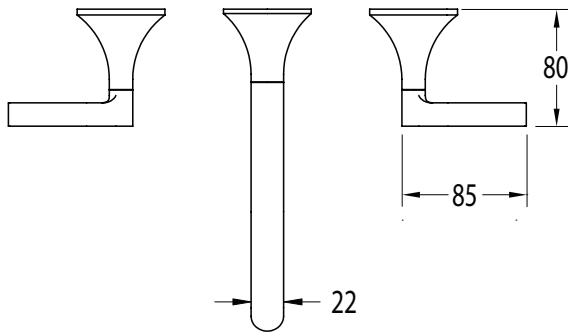

Milli Oria Wall Basin Set 215mm Chrome (5 Star)

2265596

SPECIFICATIONS

Recommended Use	Domestic, Hotel & Commercial
Colour	Chrome
Finish	Polished
Material	Brass
Recommended Pressure Range	250-500kPa
Maximum Continuous Working Temperature	65 deg C
Suitable for Storage Tank Hot Water	Yes
Suitable for Continuous Flow Hot Water	Yes
Suitable for Gravity Feed Hot Water	No

WARRANTY

Warranty - Domestic Use	15 Years
Spare Parts & Labour	12 Months

Please refer to Warranty Page for full Terms and Conditions

Dimensions are nominal measurements only.

CLEANING RECOMMENDATIONS:

We recommend the use of soapy water or approved cleaners. This product should not be cleaned with abrasive materials. Damage caused by any improper treatment is not covered by the product warranty. Refer to Warranty Conditions

Disclaimer: Products in this specification manual must by regulation be installed by licensed and registered trade people. The manufacturer/distributor reserves the right to vary specifications or delete models from their range without prior notification. Dimensions are nominal measurements only. Dimensions and set-outs listed are correct at time of publication however the manufacturer/distributor takes no responsibility for printing errors.

Published 02/07/2021

To see the complete Milli range go to www.reece.com.au