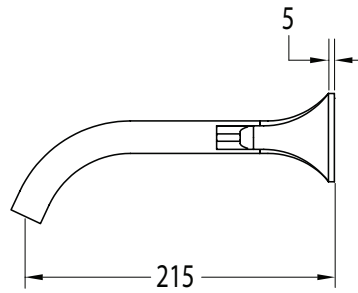

Dimensions are nominal measurements only.

CLEANING RECOMMENDATIONS:

We recommend the use of soapy water or approved cleaners. This product should not be cleaned with abrasive materials. Damage caused by any improper treatment is not covered by the product warranty. Refer to Warranty Conditions

Disclaimer: Products in this specification manual must by regulation be installed by licensed and registered trade people. The manufacturer/distributor reserves the right to vary specifications or delete models from their range without prior notification. Dimensions are nominal measurements only. Dimensions and set-outs listed are correct at time of publication however the manufacturer/distributor takes no responsibility for printing errors.

Published 02/07/2021

To see the complete Milli range go to www.reece.com.au