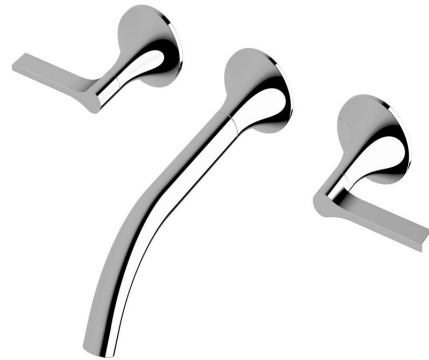

Milli Oria Wall Basin Set 215mm Chrome (5 Star)

2265596

SPECIFICATIONS

Recommended Use	Domestic, Hotel & Commercial
Colour	Chrome
Finish	Polished
Material	Brass
Recommended Pressure Range	250-500kPa
Maximum Continuous Working Temperature	65 deg C
Suitable for Storage Tank Hot Water	Yes
Suitable for Continuous Flow Hot Water	Yes
Suitable for Gravity Feed Hot Water	No

WARRANTY

Warranty - Domestic Use	15 Years
Spare Parts & Labour	12 Months

Please refer to Warranty Page for full Terms and Conditions

Dimensions are nominal measurements only.

CLEANING RECOMMENDATIONS:

We recommend the use of soapy water or approved cleaners. This product should not be cleaned with abrasive materials. Damage caused by any improper treatment is not covered by the product warranty. Refer to Warranty Conditions

Disclaimer: Products in this specification manual must by regulation be installed by licensed and registered trade people. The manufacturer/distributor reserves the right to vary specifications or delete models from their range without prior notification. Dimensions are nominal measurements only. Dimensions and set-outs listed are correct at time of publication however the manufacturer/distributor takes no responsibility for printing errors.

Published 02/07/2021

To see the complete Milli range go to www.reece.com.au