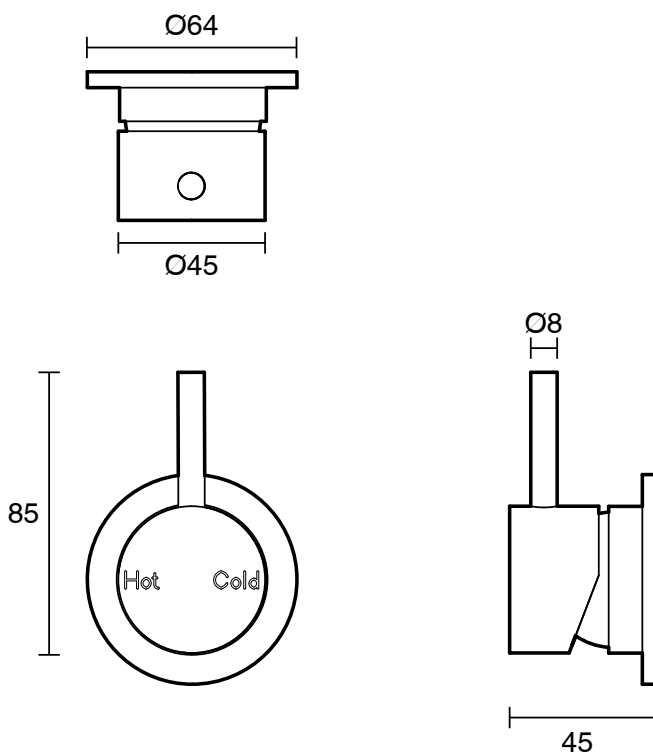

SUSSEX

Sussex Scala Shower / Bath Mixer Tap LUX PVD Brushed Oyster Nickel

2267010

SPECIFICATIONS

Recommended Use	Residential;Commercial
Colour Finish	Brushed Oyster Nickel
Primary Material	Brass
Recommended Pressure Range	150 - 500 kPa as per AS3500
Max Continuous Working Temperature (deg C)	65
Min Continuous Working Temperature (deg C)	1

WARRANTY

Residential Use (Years)	40
Commercial Use (Years)	10

Please refer to Sussex Warranty page for full Terms and Conditions

Dimensions are nominal measurements only.

CLEANING RECOMMENDATIONS:

We recommend the use of soapy water or approved cleaners. This product should not be cleaned with abrasive materials. Damage caused by any improper treatment is not covered by the product warranty. Refer to Warranty Conditions

Disclaimer: Products in this specification manual must by regulation be installed by licensed and registered trade people. The manufacturer/distributor reserves the right to vary specifications or delete models from their range without prior notification. Dimensions are nominal measurements only. Dimensions and set-outs listed are correct at time of publication however the manufacturer/distributor takes no responsibility for printing errors.

Published 01/04/2026

To see the complete Sussex range go to www.reece.com.au